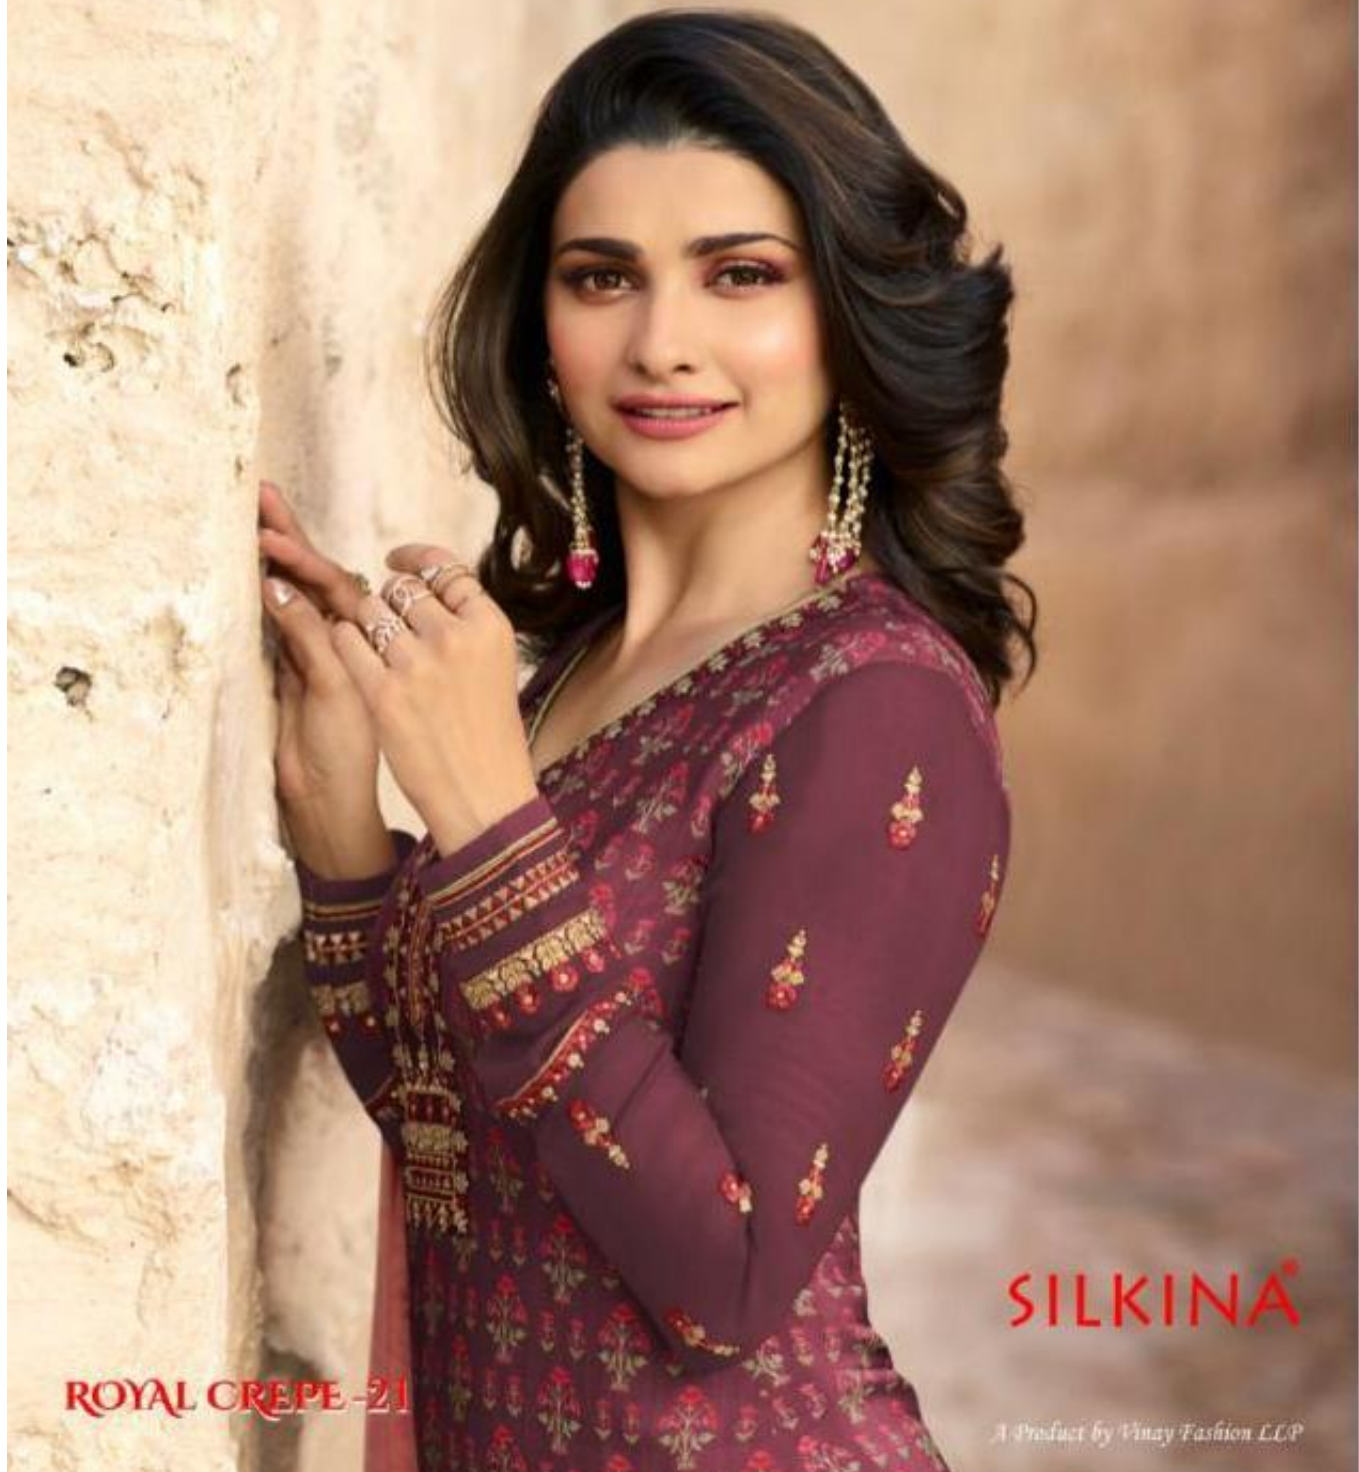

VINAY®

ROYAL CREPE -21

SILKINA®

A Product by Vinay Fashion LLP