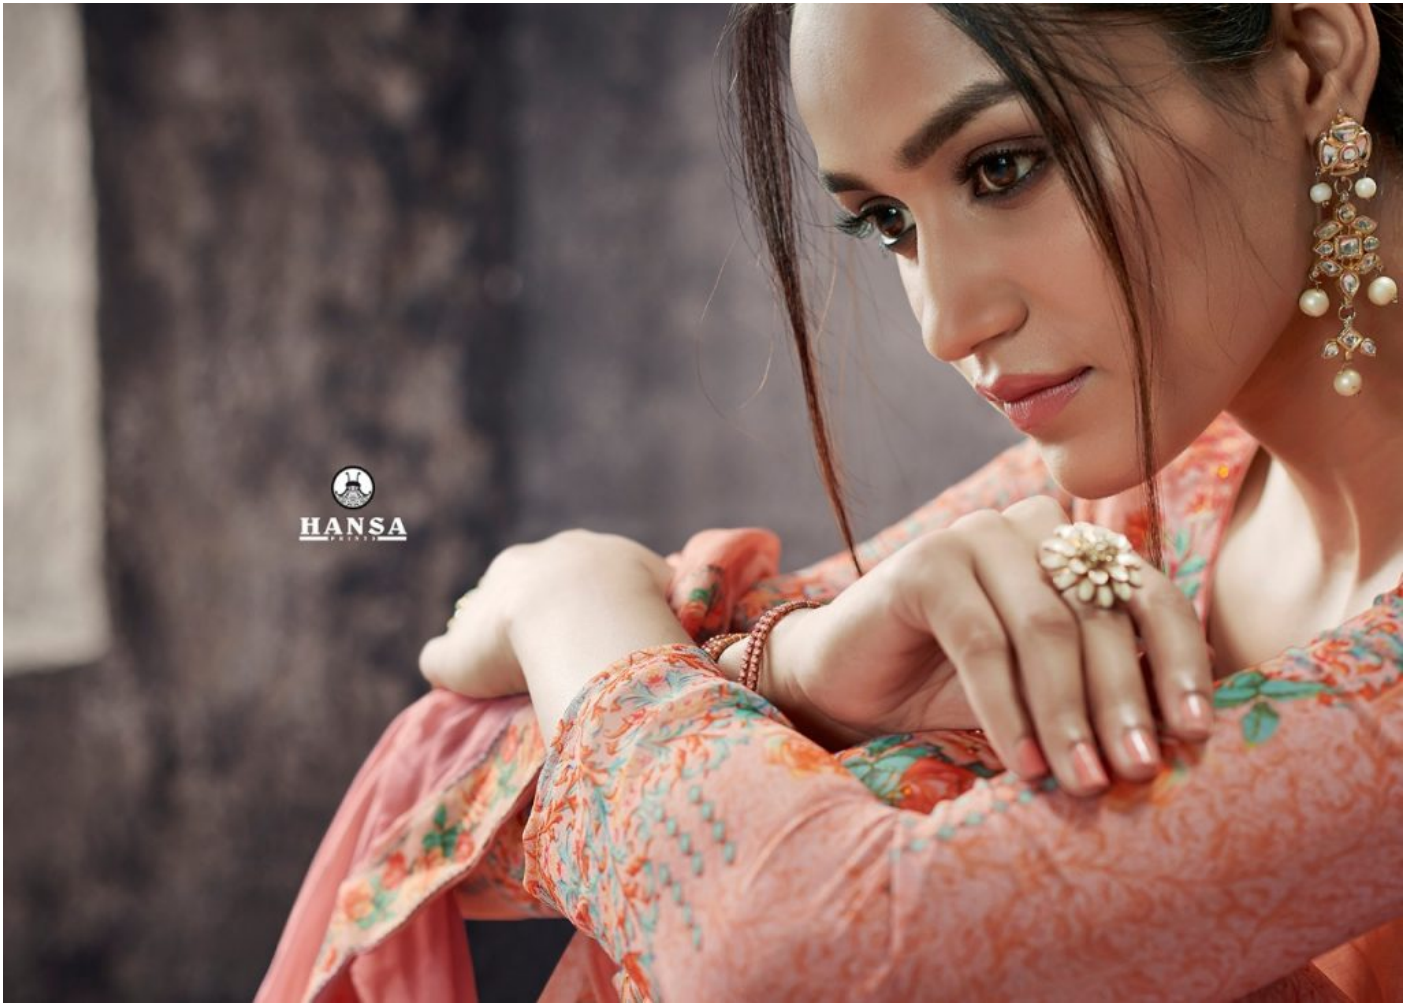

HANSA

Hansa
Exclusive vol. 3

HANSA

Hansa
Exclusive vol. 3

D. NO.	PRICE LIST QUALITY NAME	RATE
3001	TOP GEOR DIGITAL PRINT WITH EMB. WORK.SHARARA GEOR DIGITAL DUP.PURE CHIFFON DYED	1445
3002	TOP GEOR DIGITAL PRINT WITH EMB. WORK.SHARARA GEOR DIGITAL DUP.PURE CHIFFON DYED	1445
3003	TOP GEOR DIGITAL PRINT WITH EMB. WORK.SHARARA GEOR DIGITAL DUP.PURE CHIFFON DYED	1445
3004	TOP GEOR DIGITAL PRINT WITH EMB. WORK.SHARARA GEOR DIGITAL DUP.PURE CHIFFON DYED	1445
3005	TOP GEOR DIGITAL PRINT WITH EMB. WORK.SHARARA GEOR DIGITAL DUP.PURE CHIFFON DYED	1445
3006	TOP GEOR DIGITAL PRINT WITH EMB. WORK.SHARARA GEOR DIGITAL DUP.PURE CHIFFON DYED	1445
	TOTAL AMOUNTS	8670
	TOTAL SUITS	6
	AVERAGE PRICE LIST	1445
	TOP DIGITAL PRINT WITH INNER	5.00
	SHARARA DIGITAL PRINT WITH INNER	5.50
	DUPATTA PURE CHIFFON DYED WITH FOT SAID PRINTED BORDER	2.30
	CUT	12.70