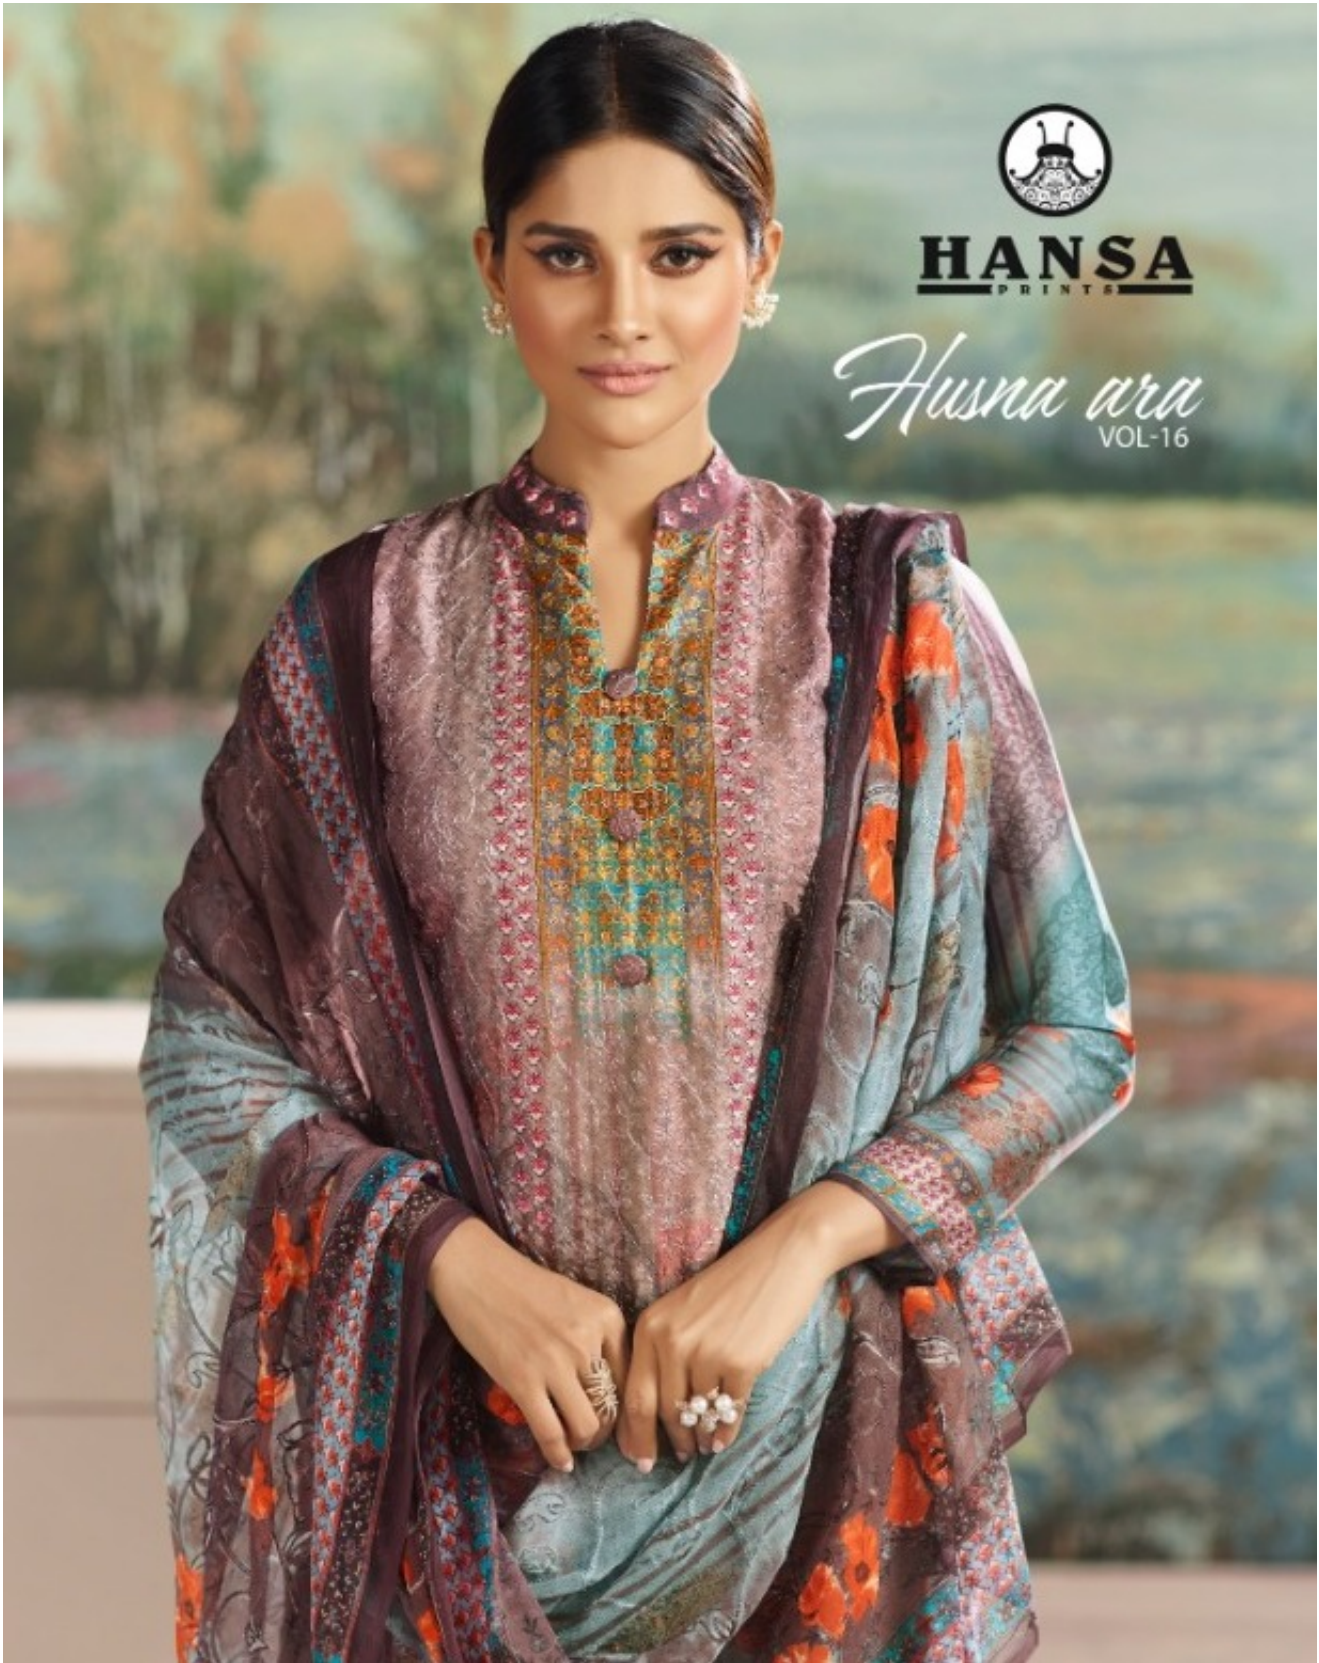

**HANSA**  
PRINTS

*Husna ara*  
VOL-16

16007

**HANSA**  
PRINTS

*Husna ara*  
VOL-16

DESIGN NO.	QUALITY NAME	RATE
16001	TOP SATIN GEORGETTE DIGITAL PRINT WITH AARI WORK BOTTOM SANTOON DUPATTA PURE CHIFFON DIGITAL PRINT WITH EMBROIDERY	1195
16002	TOP SATIN GEORGETTE DIGITAL PRINT WITH AARI WORK BOTTOM SANTOON DUPATTA PURE CHIFFON DIGITAL PRINT WITH EMBROIDERY	1195
16003	TOP SATIN GEORGETTE DIGITAL PRINT WITH AARI WORK BOTTOM SANTOON DUPATTA PURE CHIFFON DIGITAL PRINT WITH EMBROIDERY	1195
16004	TOP SATIN GEORGETTE DIGITAL PRINT WITH AARI WORK BOTTOM SANTOON DUPATTA PURE CHIFFON DIGITAL PRINT WITH EMBROIDERY	1195
16005	TOP SATIN GEORGETTE DIGITAL PRINT WITH AARI WORK BOTTOM SANTOON DUPATTA PURE CHIFFON DIGITAL PRINT WITH EMBROIDERY	1195
16006	TOP SATIN GEORGETTE DIGITAL PRINT WITH AARI WORK BOTTOM SANTOON DUPATTA PURE CHIFFON DIGITAL PRINT WITH EMBROIDERY	1195
16007	TOP SATIN GEORGETTE DIGITAL PRINT WITH AARI WORK BOTTOM SANTOON DUPATTA PURE CHIFFON DIGITAL PRINT WITH EMBROIDERY	1195
16008	TOP SATIN GEORGETTE DIGITAL PRINT WITH AARI WORK BOTTOM SANTOON DUPATTA PURE CHIFFON DIGITAL PRINT WITH EMBROIDERY	1195
	TOTAL AMOUNT	9560
	TOTAL SUITS	8
	AVERAGE PRICE PER LIST	1195
	TOP SATIN GEORGETTE DIGITAL PRINT WITH AARI WORK	3
	BOTTOM SANTOON	4
	DUPATTA PURE CHIFFON DIGITAL PRINT WITH EMBROIDERY	2.40
	CUT	9.40

**HANSA**  
PRINTS

*Husna ara*  
VOL-16

HANSA

16003

HANSA  
16005

HANSA  
14006

16001

16002