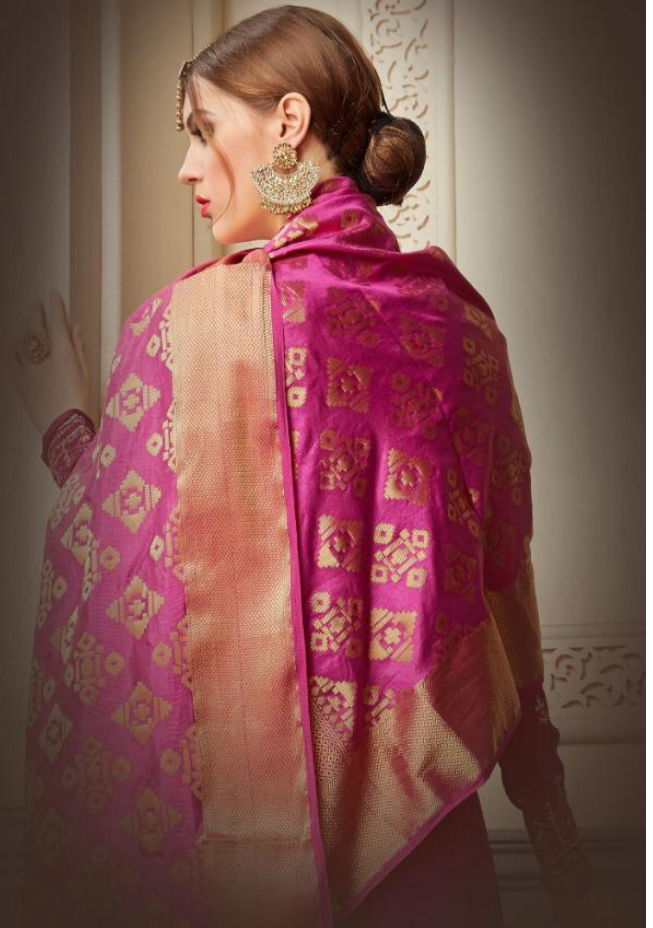

ASHSEE[®]
Symbol of Luxury

BANARAS

A Product by Arpan Fashion

Vol - 02

ASHSEE
Symbol of Luxury

Ashsee
Symbol of Luxury

various designs

CELEBRATING PLETHORA OF TALENTED MASTERPIECE
INSPIRED BY BEAUTY FROM INDIAN CULTURE.

D.NO-7003

ASHSEE[®]
Symbol of Luxury

BANARAS

A Product by Arpan Fashion

Vol - 02

Latest Designs

D NO-7006

If you chase the latest trends, you will look after the fashion collection of the world has changed its course. Destination, no more a fight with your hand in mind.

BANARAS

A Product by Arpan Fashion

Vol - 02

EXPERIENCE
SHEER BLISS IN EMBROIDERED FABRIC WITH
A TOUCH OF DELIGHT.

tuch delight

Ashsee
Symbol of Luxury

■ various designs A SCINTILLATING PLETHORA OF TIMELESS MASTERPIECE
INSPIRED BY BEAUTY FROM INDIAN CULTURE.