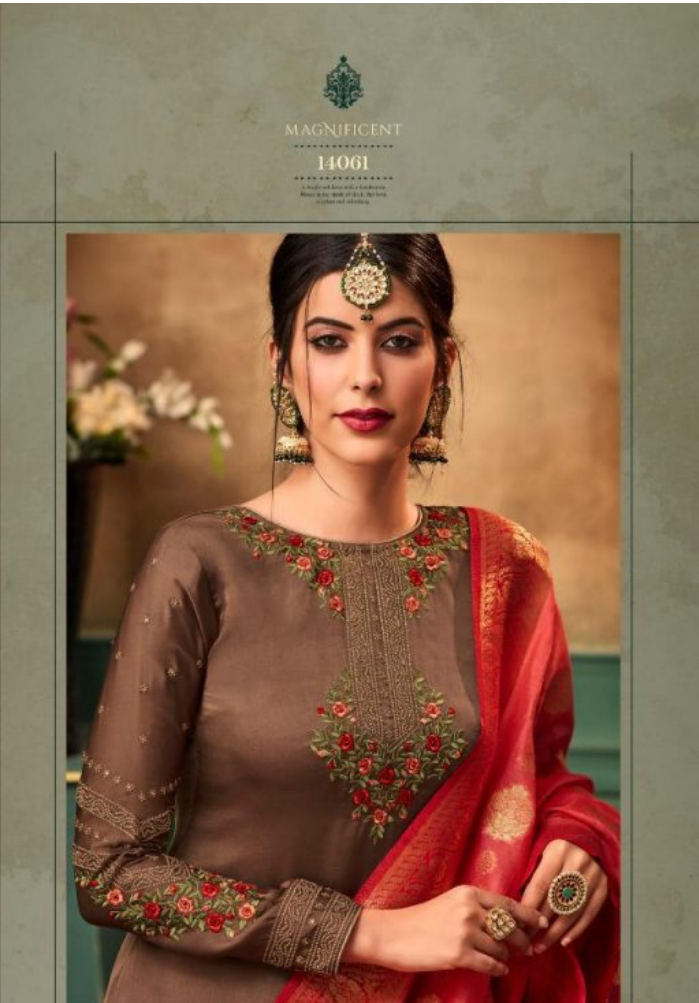

MAGNIFICENT
14061
© KARMA DESIGNER FASHION
BANGALORE, INDIA