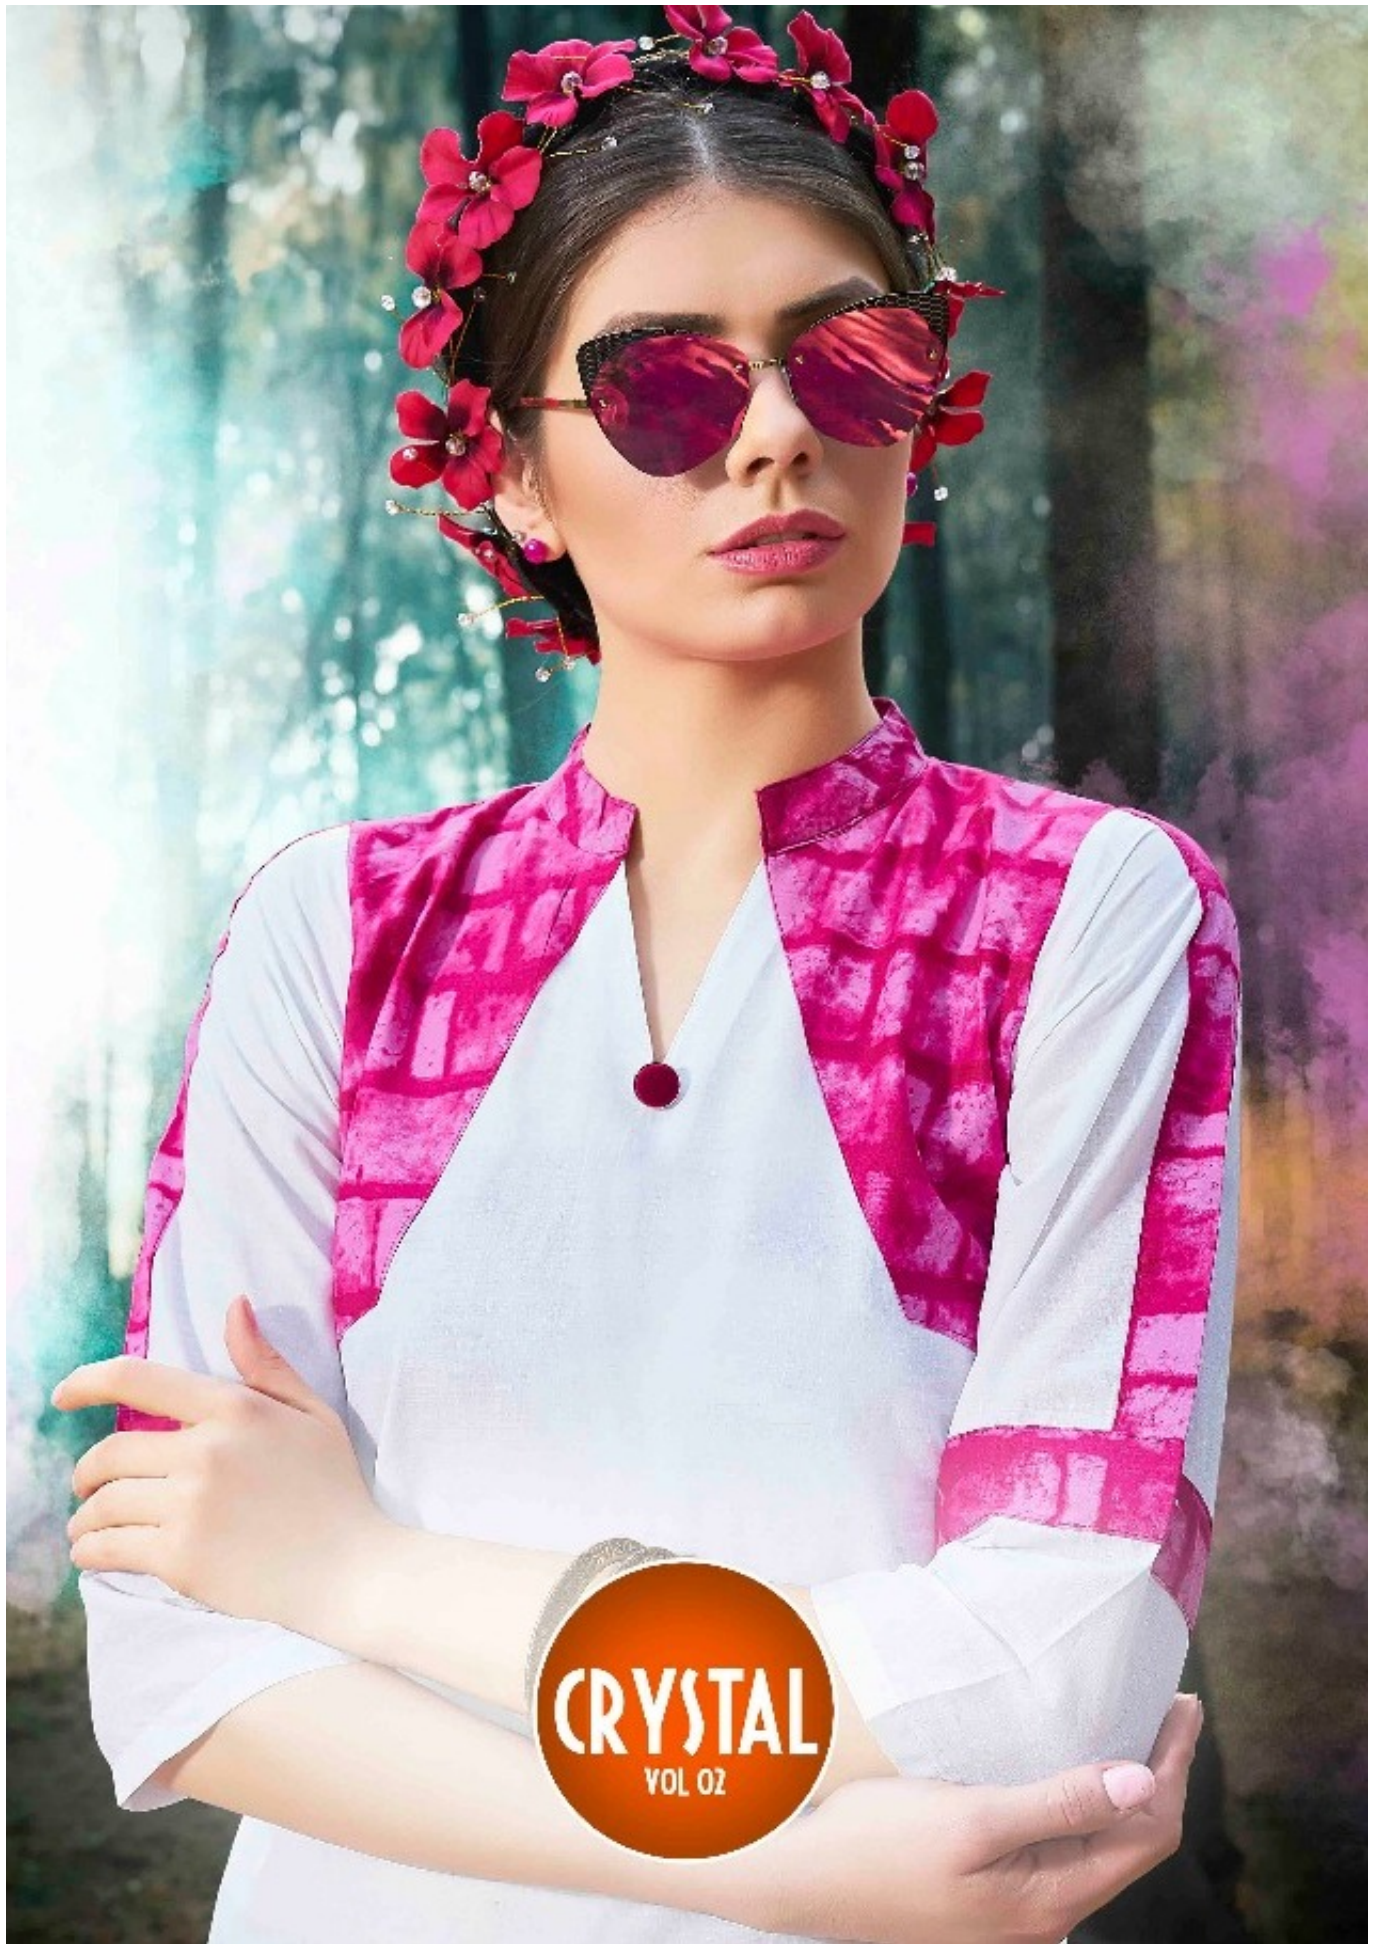

RETRO FASHION

FASHION TREND

CELESTIAL AFFAIR

7006

HOT TEST DIMENSION

7008