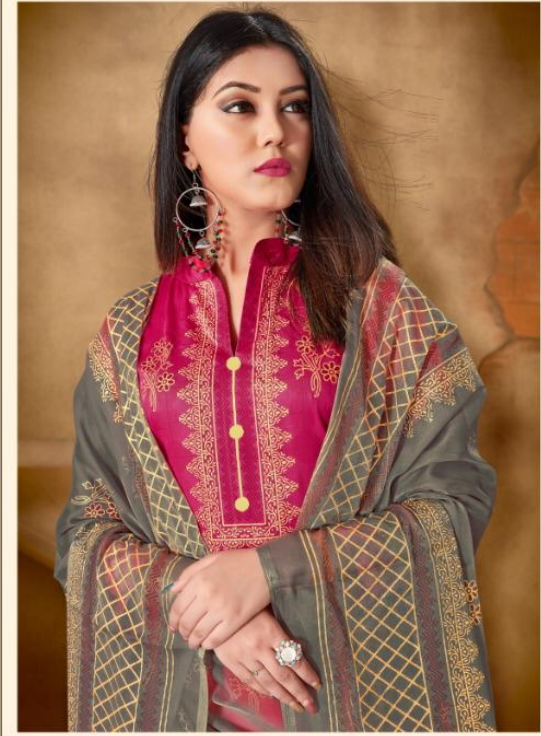

LFTM

Lavli

Foil Print
Vol-28

GLAMOROUS QUEEN

D.NO:1007

LF

LFTM

Lavli

Foil Print
Vol-28

BLISS OF NATURE

D.NO:1005

LF

BLISS OF NATURE

D.NO:1004

ROYAL QUEEN

D.NO:1003

Foil Print
Vol-28

LavliTM

LF

VOL-28

Foil Print

Foil Print

D.NO	TOP	BOTTOM	DUPATTA	PRICE
1001	Jaam cotton satin foil print	cotton plain dyed	sami nazmin Foil print	561/-
1002	Jaam cotton satin foil print	cotton plain dyed	sami nazmin Foil print	561/-
1003	Jaam cotton satin foil print	cotton plain dyed	sami nazmin Foil print	561/-
1004	Jaam cotton satin foil print	cotton plain dyed	sami nazmin Foil print	561/-
1005	Jaam cotton satin foil print	cotton plain dyed	sami nazmin Foil print	561/-
1006	Jaam cotton satin foil print	cotton plain dyed	sami nazmin Foil print	561/-
1007	Jaam cotton satin foil print	cotton plain dyed	sami nazmin Foil print	561/-
1008	Jaam cotton satin foil print	cotton plain dyed	sami nazmin Foil print	561/-
MTR	2:50	2:80	2:25	