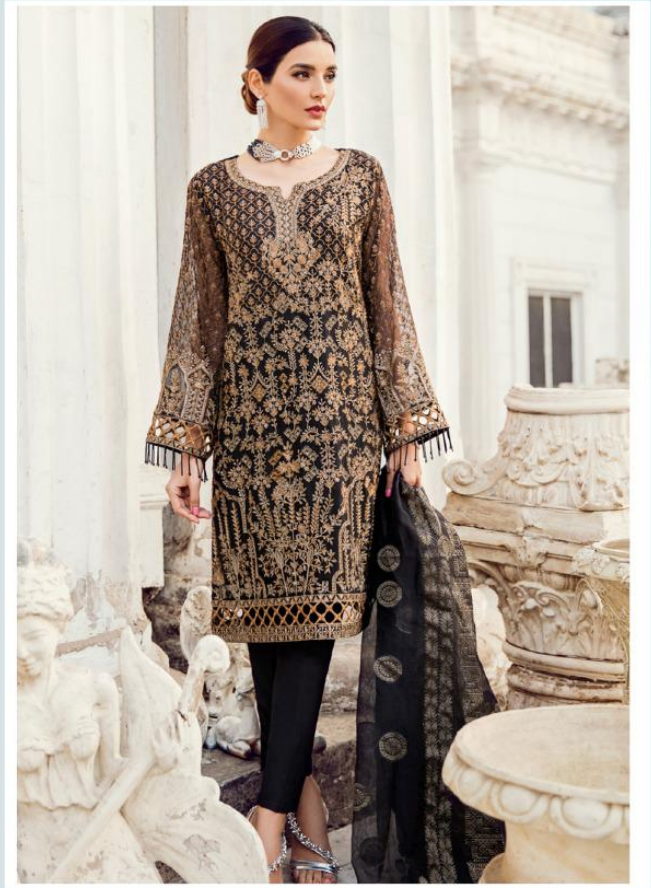

Maria.B-3

S

600-404

S

www.s...

Maria.B-3

600-406

S

S

600-407

DEEPSY
suits

presents our new catalogue

Maria.B-3

D.No	TOP	BOTTOM	DUPATTA
600-401	Georgette with Heavy embroidery	Santoon	Soft net with Heavy embroidery
600-402	Georgette with Heavy embroidery	Santoon	Soft net with Heavy embroidery
600-403	Georgette with Heavy embroidery	Santoon	Soft net with Heavy embroidery
600-404	Georgette with Heavy embroidery	Santoon	Banaras Jeq (36")
600-405	Organza with Heavy embroidery	Santoon	Soft net with Foil box dupatta
600-406	Georgette with Heavy embroidery	Santoon	Jeqard dupatta
600-407	Georgette with Heavy embroidery	Santoon	Soft net with Heavy embroidery