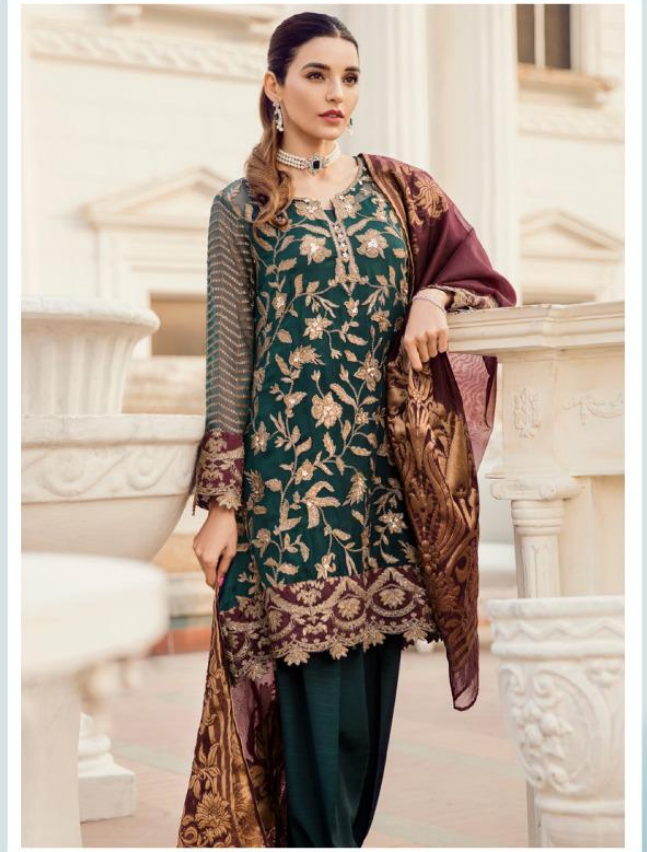

Maria.B-3

S

600-404

S

www.s...

Maria.B-3

600-406

S

S

600-407

DEEPSY
suits

presents our new catalogue

Maria.B-3

D.No	TOP	BOTTOM	DUPATTA
600-401	Georgette with Heavy embroidery	Santoon	Soft net with Heavy embroidery
600-402	Georgette with Heavy embroidery	Santoon	Soft net with Heavy embroidery
600-403	Georgette with Heavy embroidery	Santoon	Soft net with Heavy embroidery
600-404	Georgette with Heavy embroidery	Santoon	Banaras Jeq (36")
600-405	Organza with Heavy embroidery	Santoon	Soft net with Foil box dupatta
600-406	Georgette with Heavy embroidery	Santoon	Jeqard dupatta
600-407	Georgette with Heavy embroidery	Santoon	Soft net with Heavy embroidery