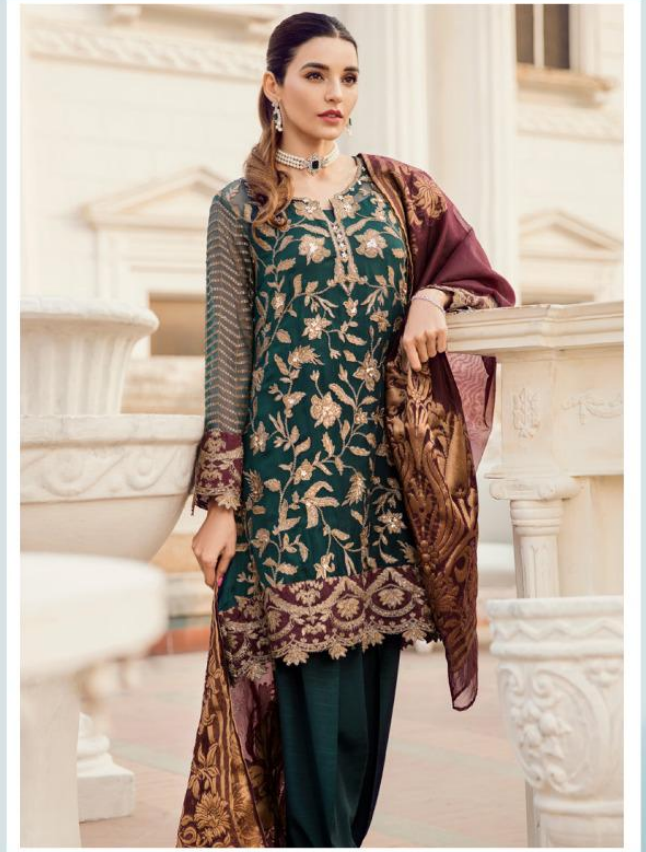

Maria.B-3

S

600-404

600-403

Maria.B-3

S

600-406

S

600-405

S

600-407

DEEPSY
suits

presents our new catalogue

Maria.B-3

D.No	TOP	BOTTOM	DUPATTA
600-401	Georgette with Heavy embroidery	Santoon	Soft net with Heavy embroidery
600-402	Georgette with Heavy embroidery	Santoon	Soft net with Heavy embroidery
600-403	Georgette with Heavy embroidery	Santoon	Soft net with Heavy embroidery
600-404	Georgette with Heavy embroidery	Santoon	Banaras Jeq (36")
600-405	Organza with Heavy embroidery	Santoon	Soft net with Foil box dupatta
600-406	Georgette with Heavy embroidery	Santoon	Jeqard dupatta
600-407	Georgette with Heavy embroidery	Santoon	Soft net with Heavy embroidery