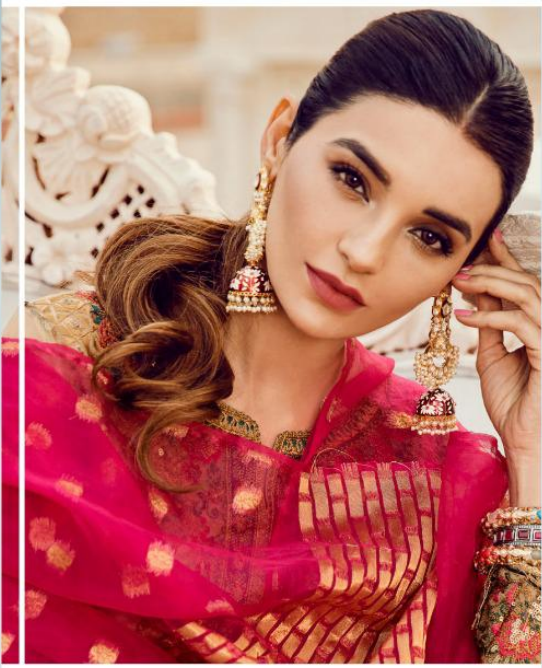

600-405

S

600-407

DEEPSY
suits

presents our new catalogue

Maria.B-3

D.No	TOP	BOTTOM	DUPATTA
600-401	Georgette with Heavy embroidery	Santoon	Soft net with Heavy embroidery
600-402	Georgette with Heavy embroidery	Santoon	Soft net with Heavy embroidery
600-403	Georgette with Heavy embroidery	Santoon	Soft net with Heavy embroidery
600-404	Georgette with Heavy embroidery	Santoon	Banaras Jeq (36")
600-405	Organza with Heavy embroidery	Santoon	Soft net with Foil box dupatta
600-406	Georgette with Heavy embroidery	Santoon	Jeqard dupatta
600-407	Georgette with Heavy embroidery	Santoon	Soft net with Heavy embroidery