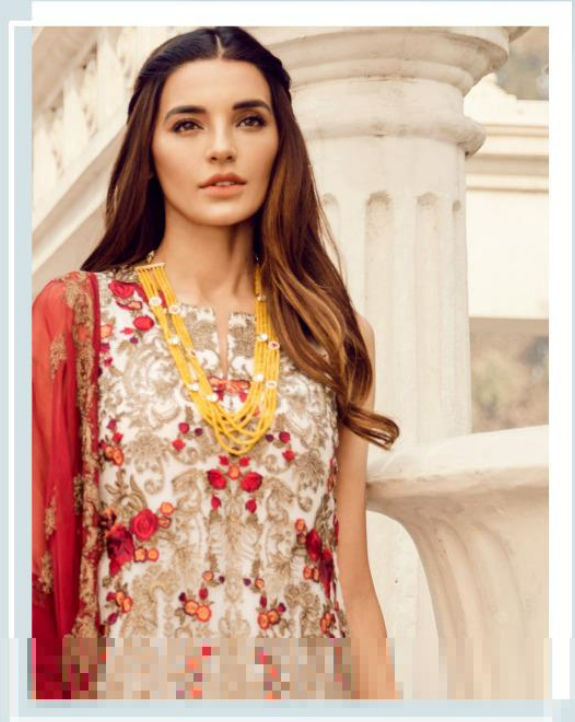

Maria.B-3

S

600-404

S

www.s...

Maria.B-3

600-406

S

S

600-407

DEEPSY
suits

presents our new catalogue

Maria.B-3

D.No	TOP	BOTTOM	DUPATTA
600-401	Georgette with Heavy embroidery	Santoon	Soft net with Heavy embroidery
600-402	Georgette with Heavy embroidery	Santoon	Soft net with Heavy embroidery
600-403	Georgette with Heavy embroidery	Santoon	Soft net with Heavy embroidery
600-404	Georgette with Heavy embroidery	Santoon	Banaras Jeq (36")
600-405	Organza with Heavy embroidery	Santoon	Soft net with Foil box dupatta
600-406	Georgette with Heavy embroidery	Santoon	Jeqard dupatta
600-407	Georgette with Heavy embroidery	Santoon	Soft net with Heavy embroidery