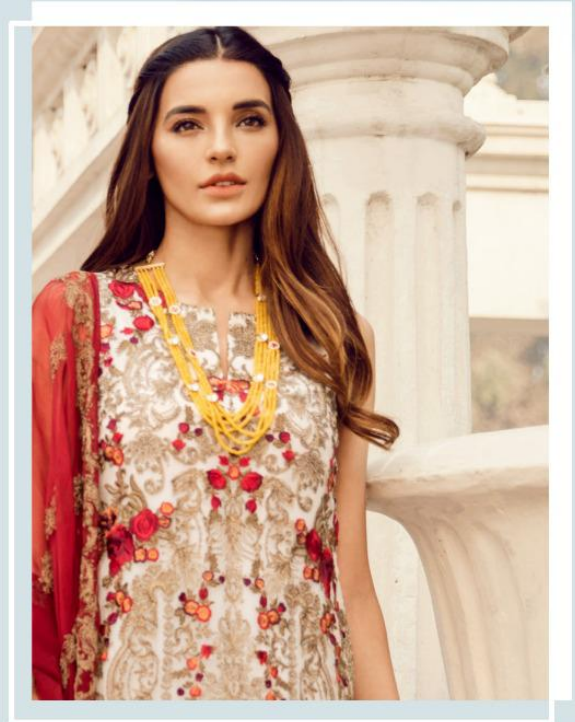

Maria.B-3

S

600-404

600-403

Maria.B-3

S

600-406

S

600-405

S

600-407

DEEPSY
suits

presents our new catalogue

Maria.B-3

D.No	TOP	BOTTOM	DUPATTA
600-401	Georgette with Heavy embroidery	Santoon	Soft net with Heavy embroidery
600-402	Georgette with Heavy embroidery	Santoon	Soft net with Heavy embroidery
600-403	Georgette with Heavy embroidery	Santoon	Soft net with Heavy embroidery
600-404	Georgette with Heavy embroidery	Santoon	Banaras Jeq (36")
600-405	Organza with Heavy embroidery	Santoon	Soft net with Foil box dupatta
600-406	Georgette with Heavy embroidery	Santoon	Jeqard dupatta
600-407	Georgette with Heavy embroidery	Santoon	Soft net with Heavy embroidery