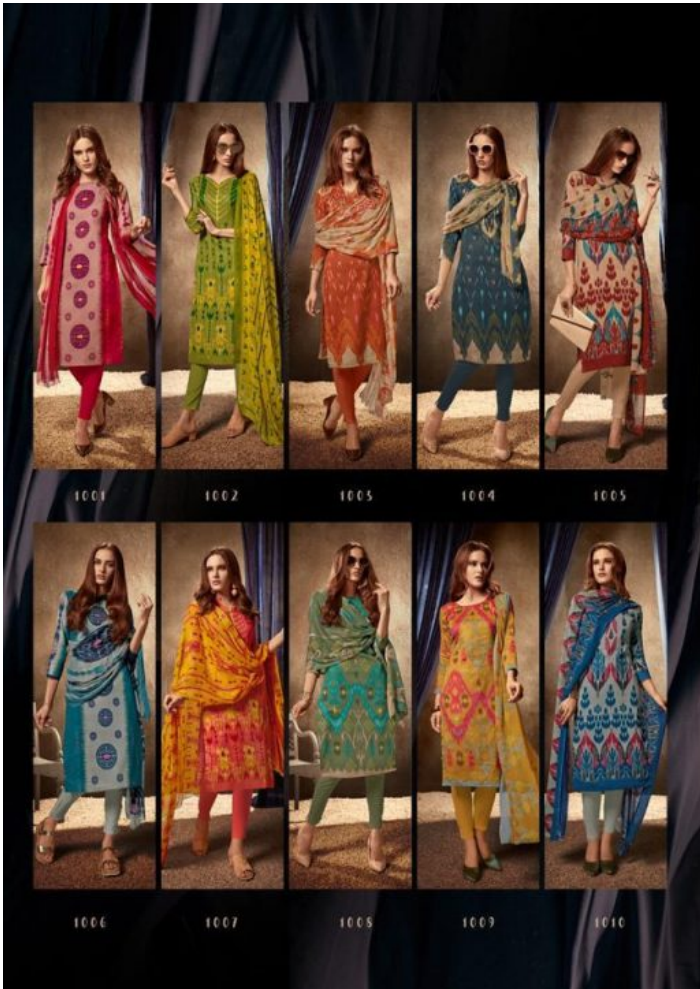

Akaya

KALKI
1002

Akaya

Akaya

TOP

PURE JAAM SATIN PRINT 2.5MTRS

BOTTOM

COTTON SOLID 2.7MTRS

DUPATTA

NAZMIN CHIFFON DRESS 2.225MTRS

RATE

TOTAL SUITS 10

RS- 495

Akaya