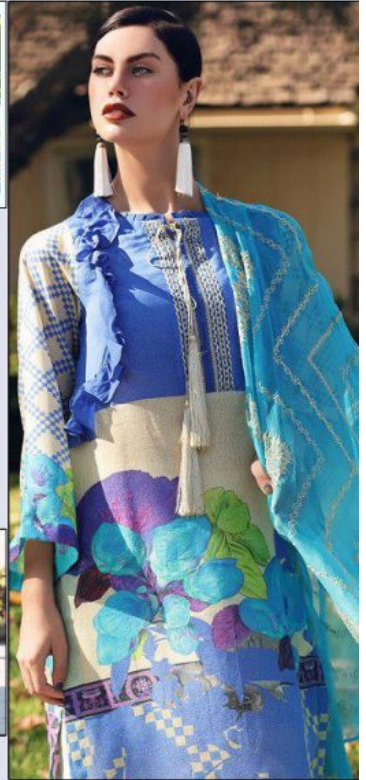

**CHARIZMA
KARANDI
VOL-1**