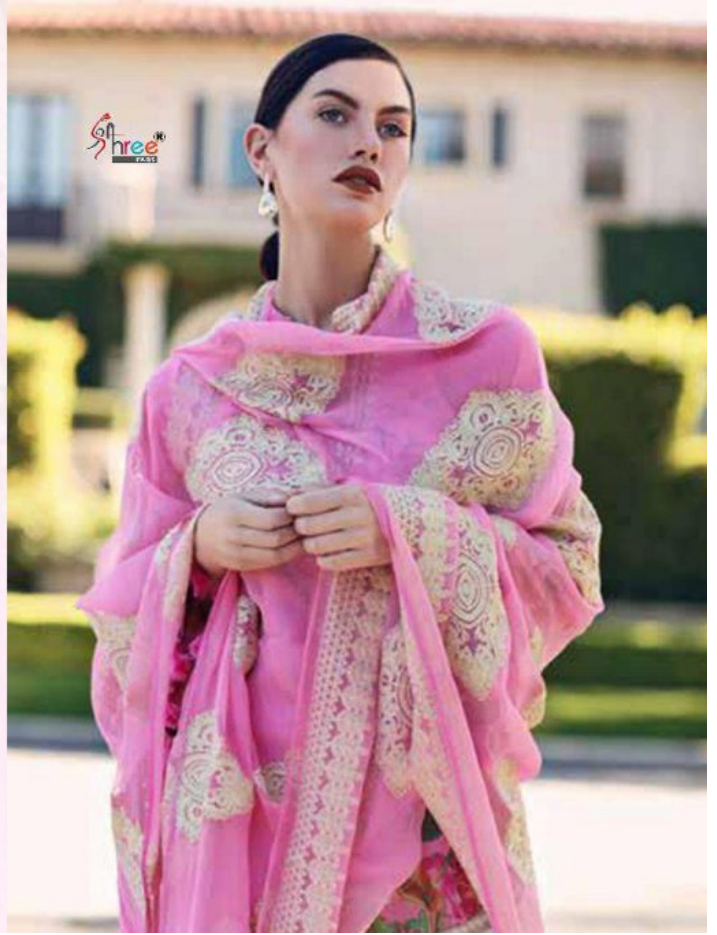

3103

**CHARIZMA
KARANDI**
VOL-1