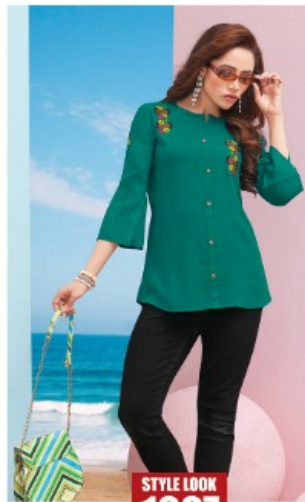

STYLE LOOK
1007