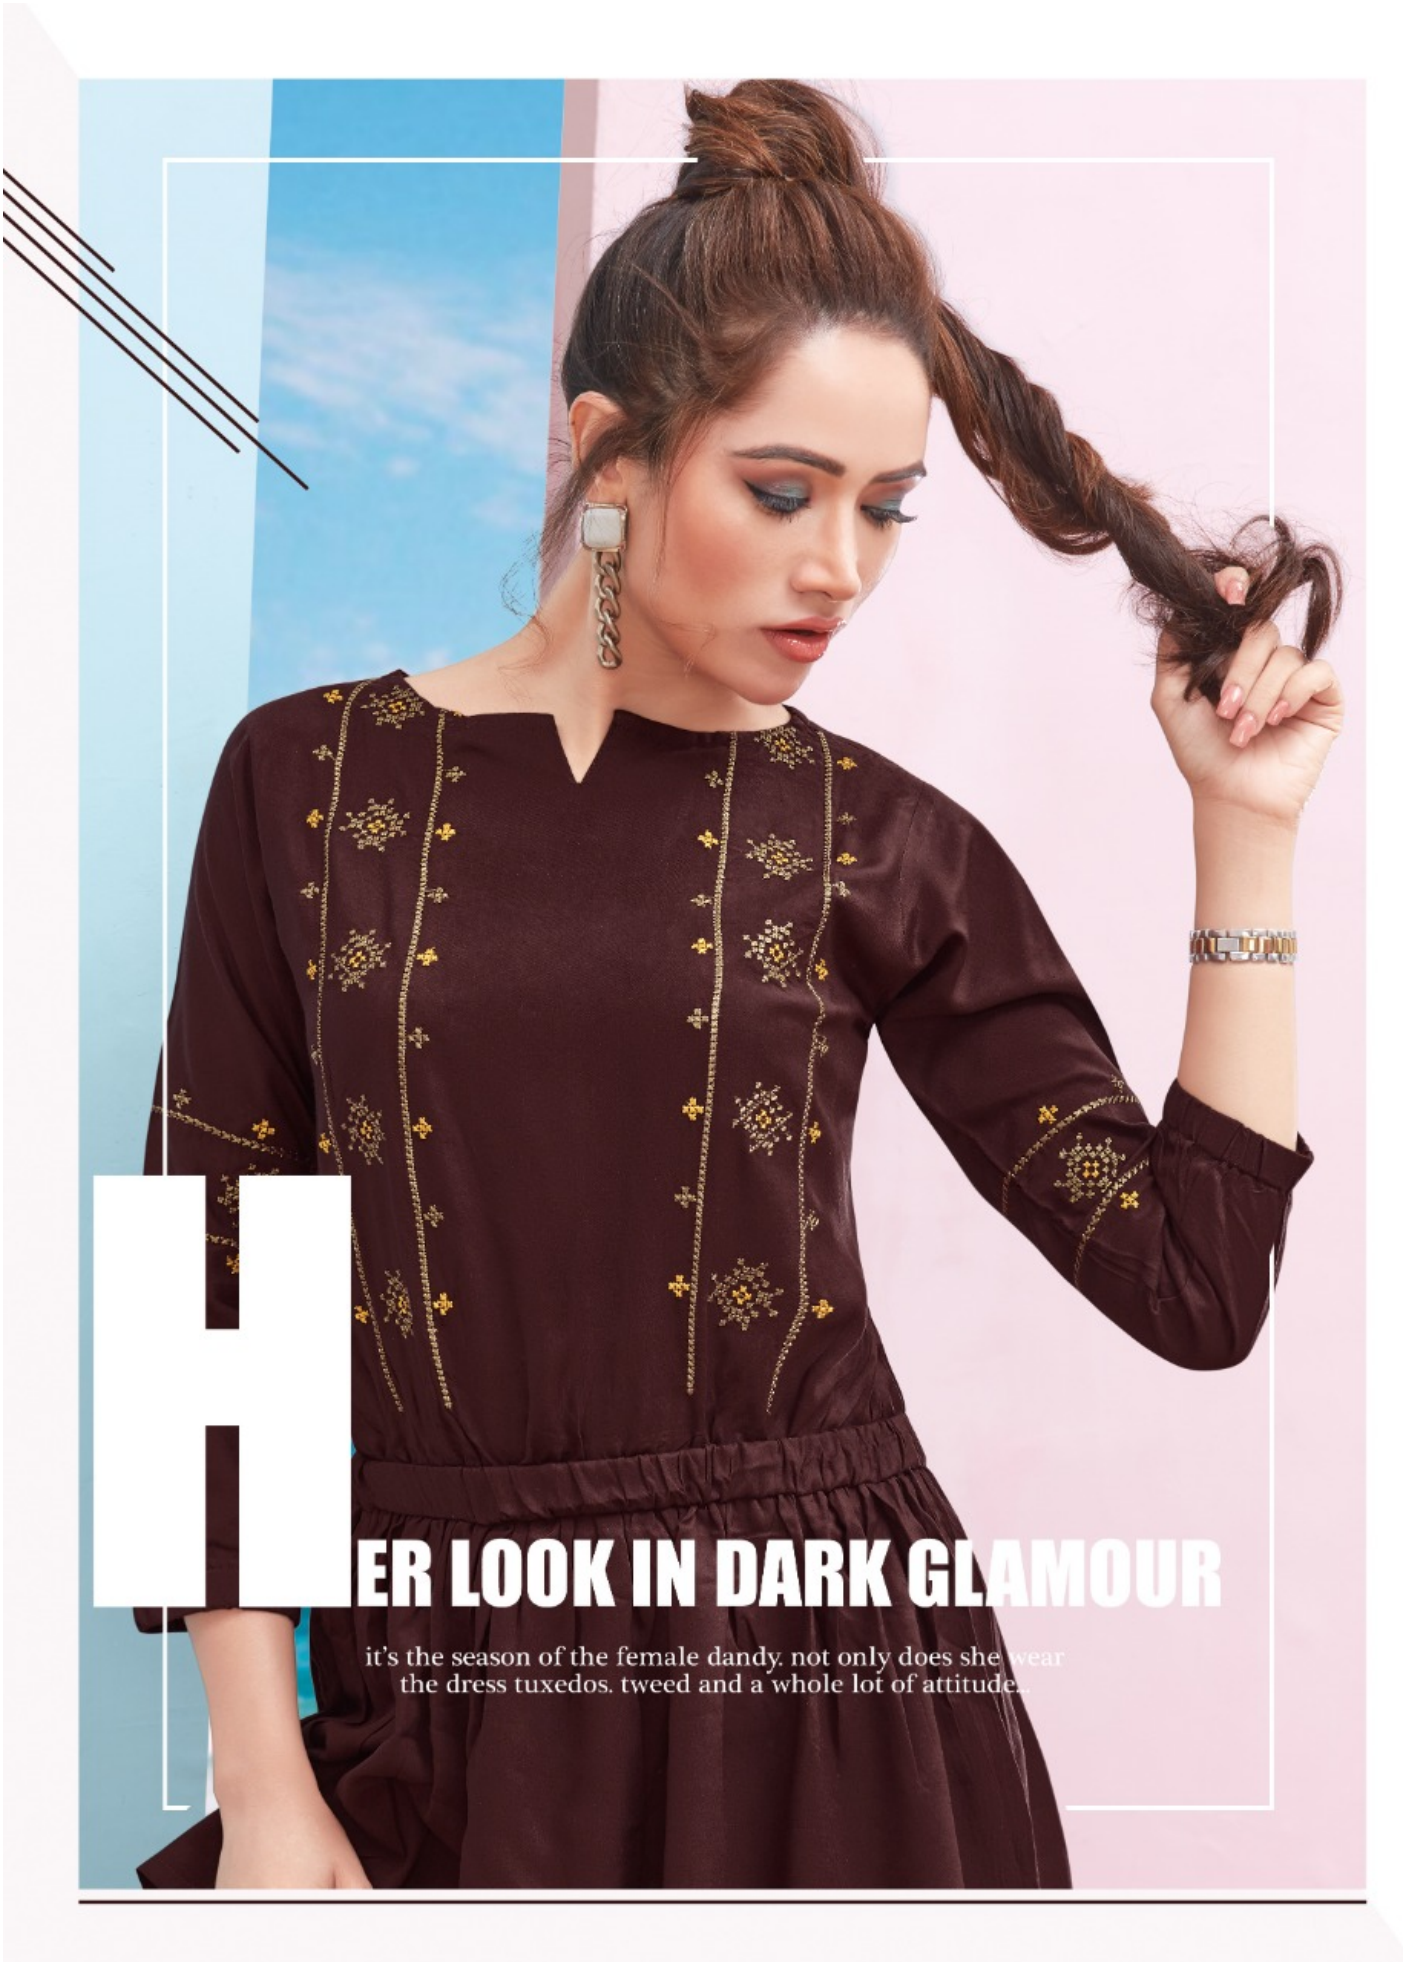

H

ER LOOK IN DARK GLAMOUR

it's the season of the female dandy. not only does she wear the dress tuxedos. tweed and a whole lot of attitude.