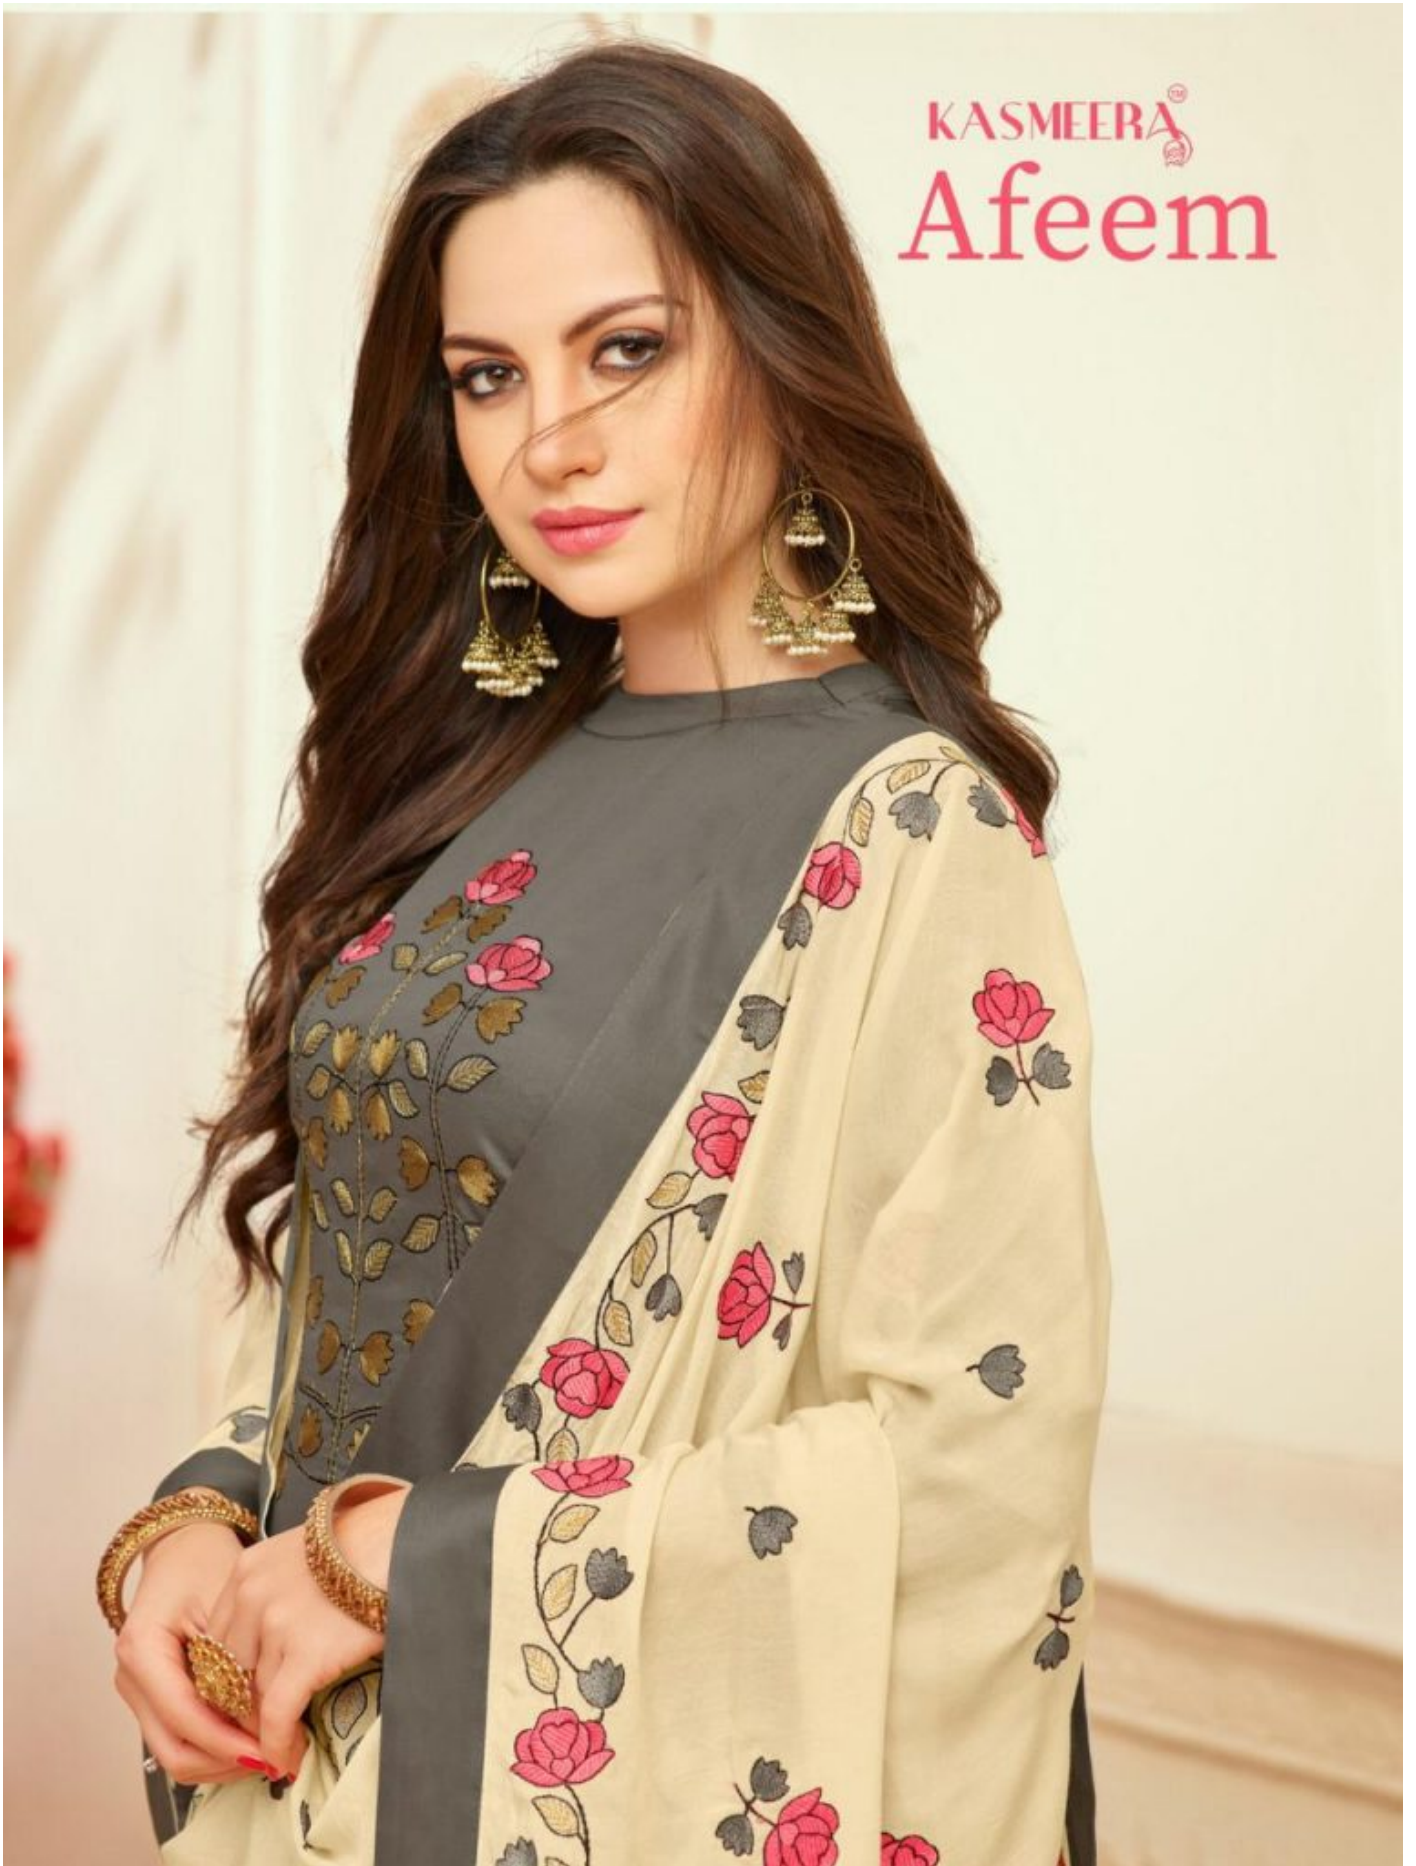

KASMEERA®
Afeem