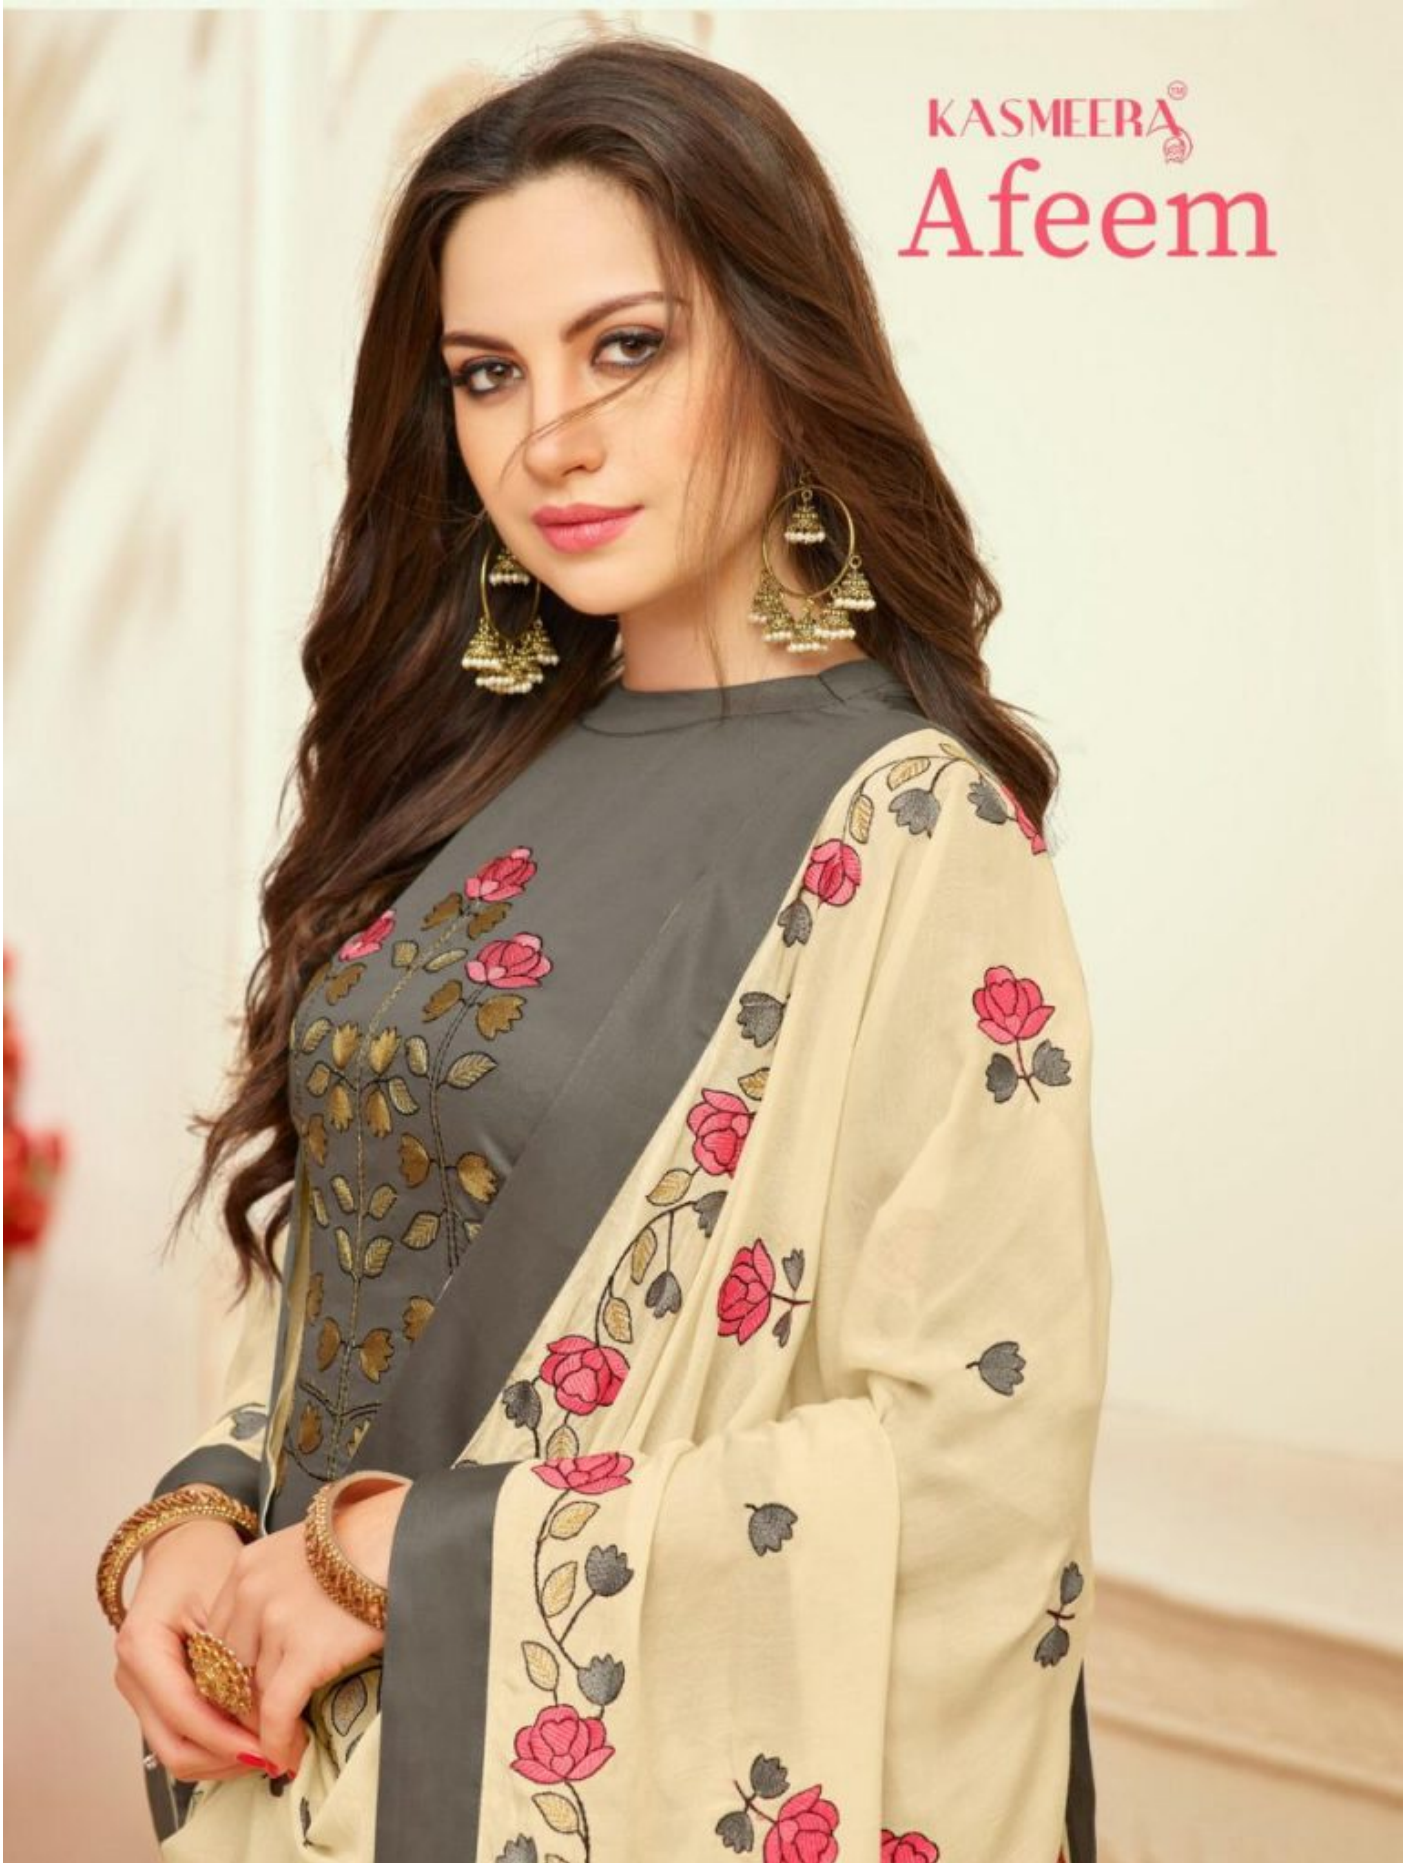

KASMEERA[®]
Afeem

KASMEERATM Afeem

108

109

110

111

112

113

Afeem

D.n.108... Top... Muslin Digital Print 46" Length
Dupatta.. Heavy Khatli Work 2.25 mtr.
Bottom..Dull Santon 2.5 mtr.

D.n.109... Top... Modal Cotton Emb. Work 46" Length
Dupatta.. Chendari Heavy Work 2.25 mtr.
Bottom..Dull Santon 2.5 mtr.

D.n.110... Top... Pure Modal Cotton
With Khatli Work 46" Length
Dupatta.. Maslin Digital Print 2.25 mtr.
Bottom.. Santon 2.5 mtr.

D.n.111... Top... Maslin Digital Print 46"
Dupatta.. Maslin Digital Print 2.25 mtr.
Bottom.. Dull Santon 2.5 mtr.

D.n.112... Top... Maslin Print with Fancy Neck Work 46"
Dupatta.. Chendari Heavy Work 2.25 mtr.
Bottom.. Dull Santon 2.5 mtr.

D.n.113... Top... Jam Cotton Emb. Work 46"
Dupatta.. Chendari Silk Work
Bottom..Cotton 2.5 mtr