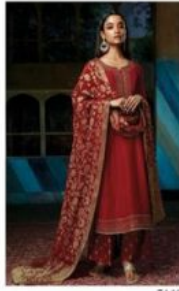

7142

Ganga™