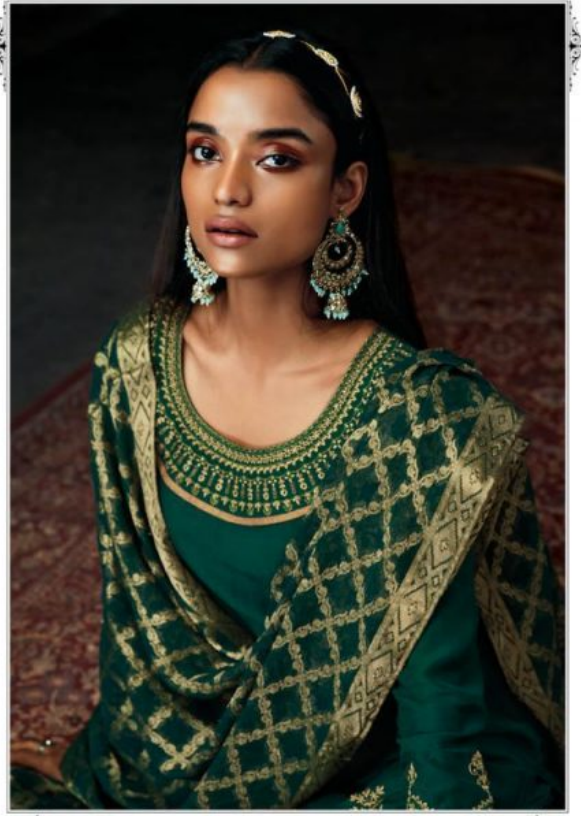

Ganga™

*Ezarah*

*Ezarah*

7138

Ganga™

*Ezarah*

Ganga™

*Ezarah*

*Ezarah*

7137

**EZARAH – DESIGNER SALWAR SUITS**

DESIGN NO.	CATALOG NAME	DESCRIPTION	PRICE
7137	EZARAH	Pure Silk Solid With Heavy Emb & Hand Work With Extra Sleeves & Emb Also	2465/-
7142	EZARAH	Pure Silk Solid With Heavy Emb & Hand Work With Extra Sleeves & Emb Also	2465/-
7143	EZARAH	Pure Silk Solid With Heavy Emb & Hand Work With Extra Sleeves & Emb Also	2465/-
7144	EZARAH	Pure Silk Solid With Heavy Emb & Hand Work With Extra Sleeves & Emb Also	2465/-
7145	EZARAH	Pure Silk Solid With Heavy Emb & Hand Work With Extra Sleeves & Emb Also	2465/-
7146	EZARAH	Pure Silk Solid With Heavy Emb & Hand Work With Extra Sleeves & Emb Also	2465/-