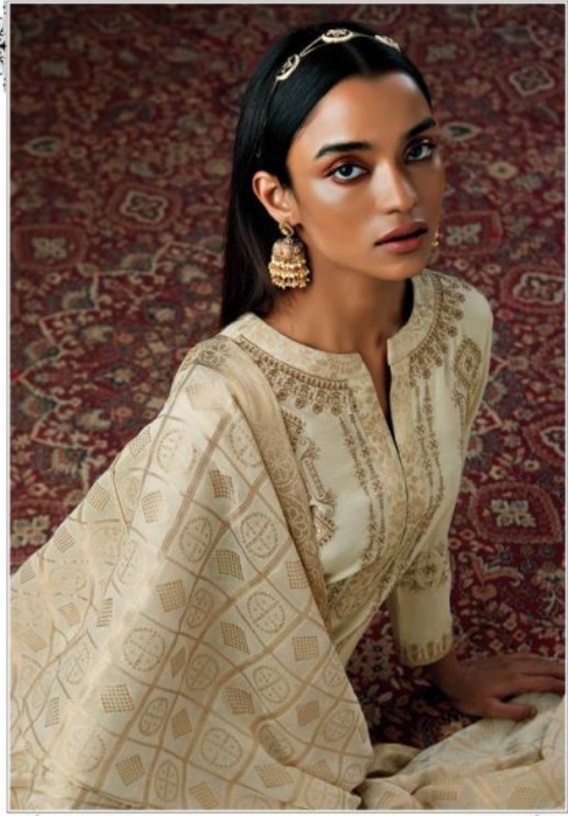

Ezarah

7141