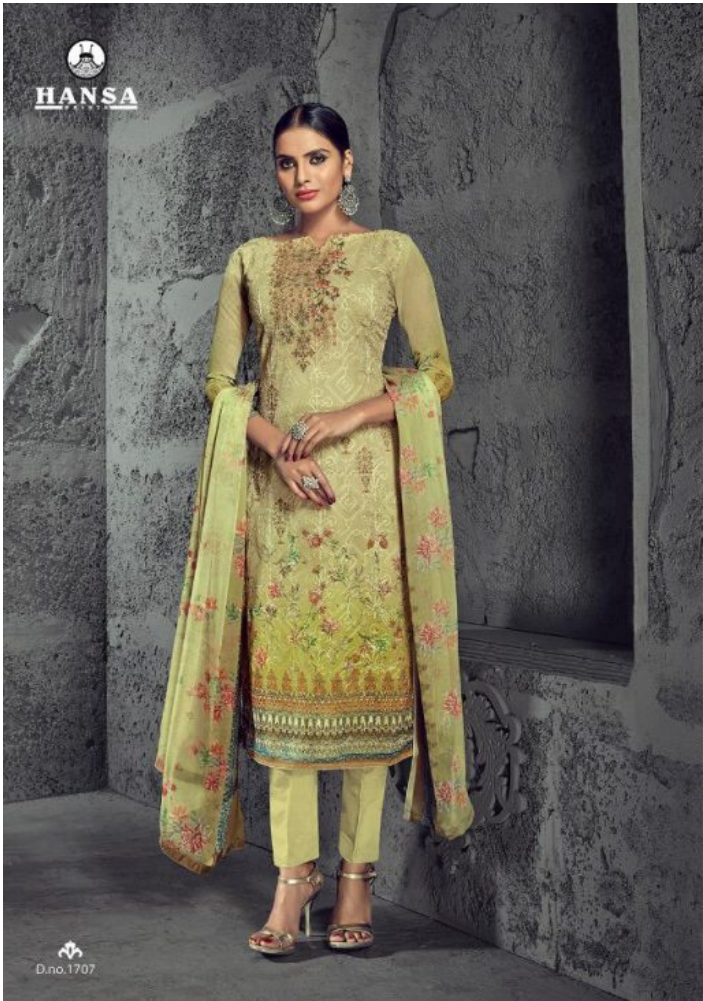

That feeling you get when you dress up and feel pretty