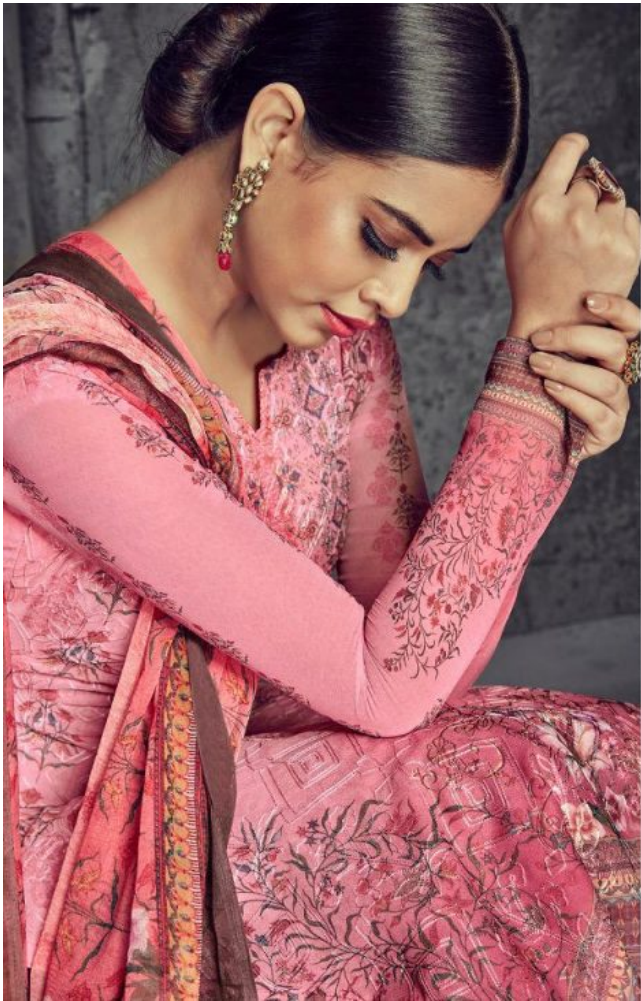

HUSNA
ARA VOL-17

Dressing well is a form of good manners.

Pleasure does not begin at eye level and never truly ends.

HANSA
D.No.1707

DESING NO.	QUALTY NAME	RATE
1701	TOP GEOR. DIGITAL PRINT WITH AARI WORK BOTTAM SANTOON DUP.PURE CHIFFFON DIGITAL PRINT	1049
1702	TOP GEOR. DIGITAL PRINT WITH AARI WORK BOTTAM SANTOON DUP.PURE CHIFFFON DIGITAL PRINT	1049
1703	TOP GEOR. DIGITAL PRINT WITH AARI WORK BOTTAM SANTOON DUP.PURE CHIFFFON DIGITAL PRINT	1049
1704	TOP GEOR. DIGITAL PRINT WITH AARI WORK BOTTAM SANTOON DUP.PURE CHIFFFON DIGITAL PRINT	1049
1705	TOP GEOR. DIGITAL PRINT WITH AARI WORK BOTTAM SANTOON DUP.PURE CHIFFFON DIGITAL PRINT	1049
1706	TOP GEOR. DIGITAL PRINT WITH AARI WORK BOTTAM SANTOON DUP.PURE CHIFFFON DIGITAL PRINT	1049
1707	TOP GEOR. DIGITAL PRINT WITH AARI WORK BOTTAM SANTOON DUP.PURE CHIFFFON DIGITAL PRINT	1049
1708	TOP GEOR. DIGITAL PRINT WITH AARI WORK BOTTAM SANTOON DUP.PURE CHIFFFON DIGITAL PRINT	1049
	TOTAL AMOUNTS	8392
	TOTAL SUITS	8
	AVERAGE PRICE PER LIST	1049
	TOP GEORGETTE DIGITAL PRINT WITH AARI WORK	3
	BOTTAM SANTOON	4
	DUPATTA PURE CHIFFFON DIGITAL PRINT	2.40
	CUT	9.40