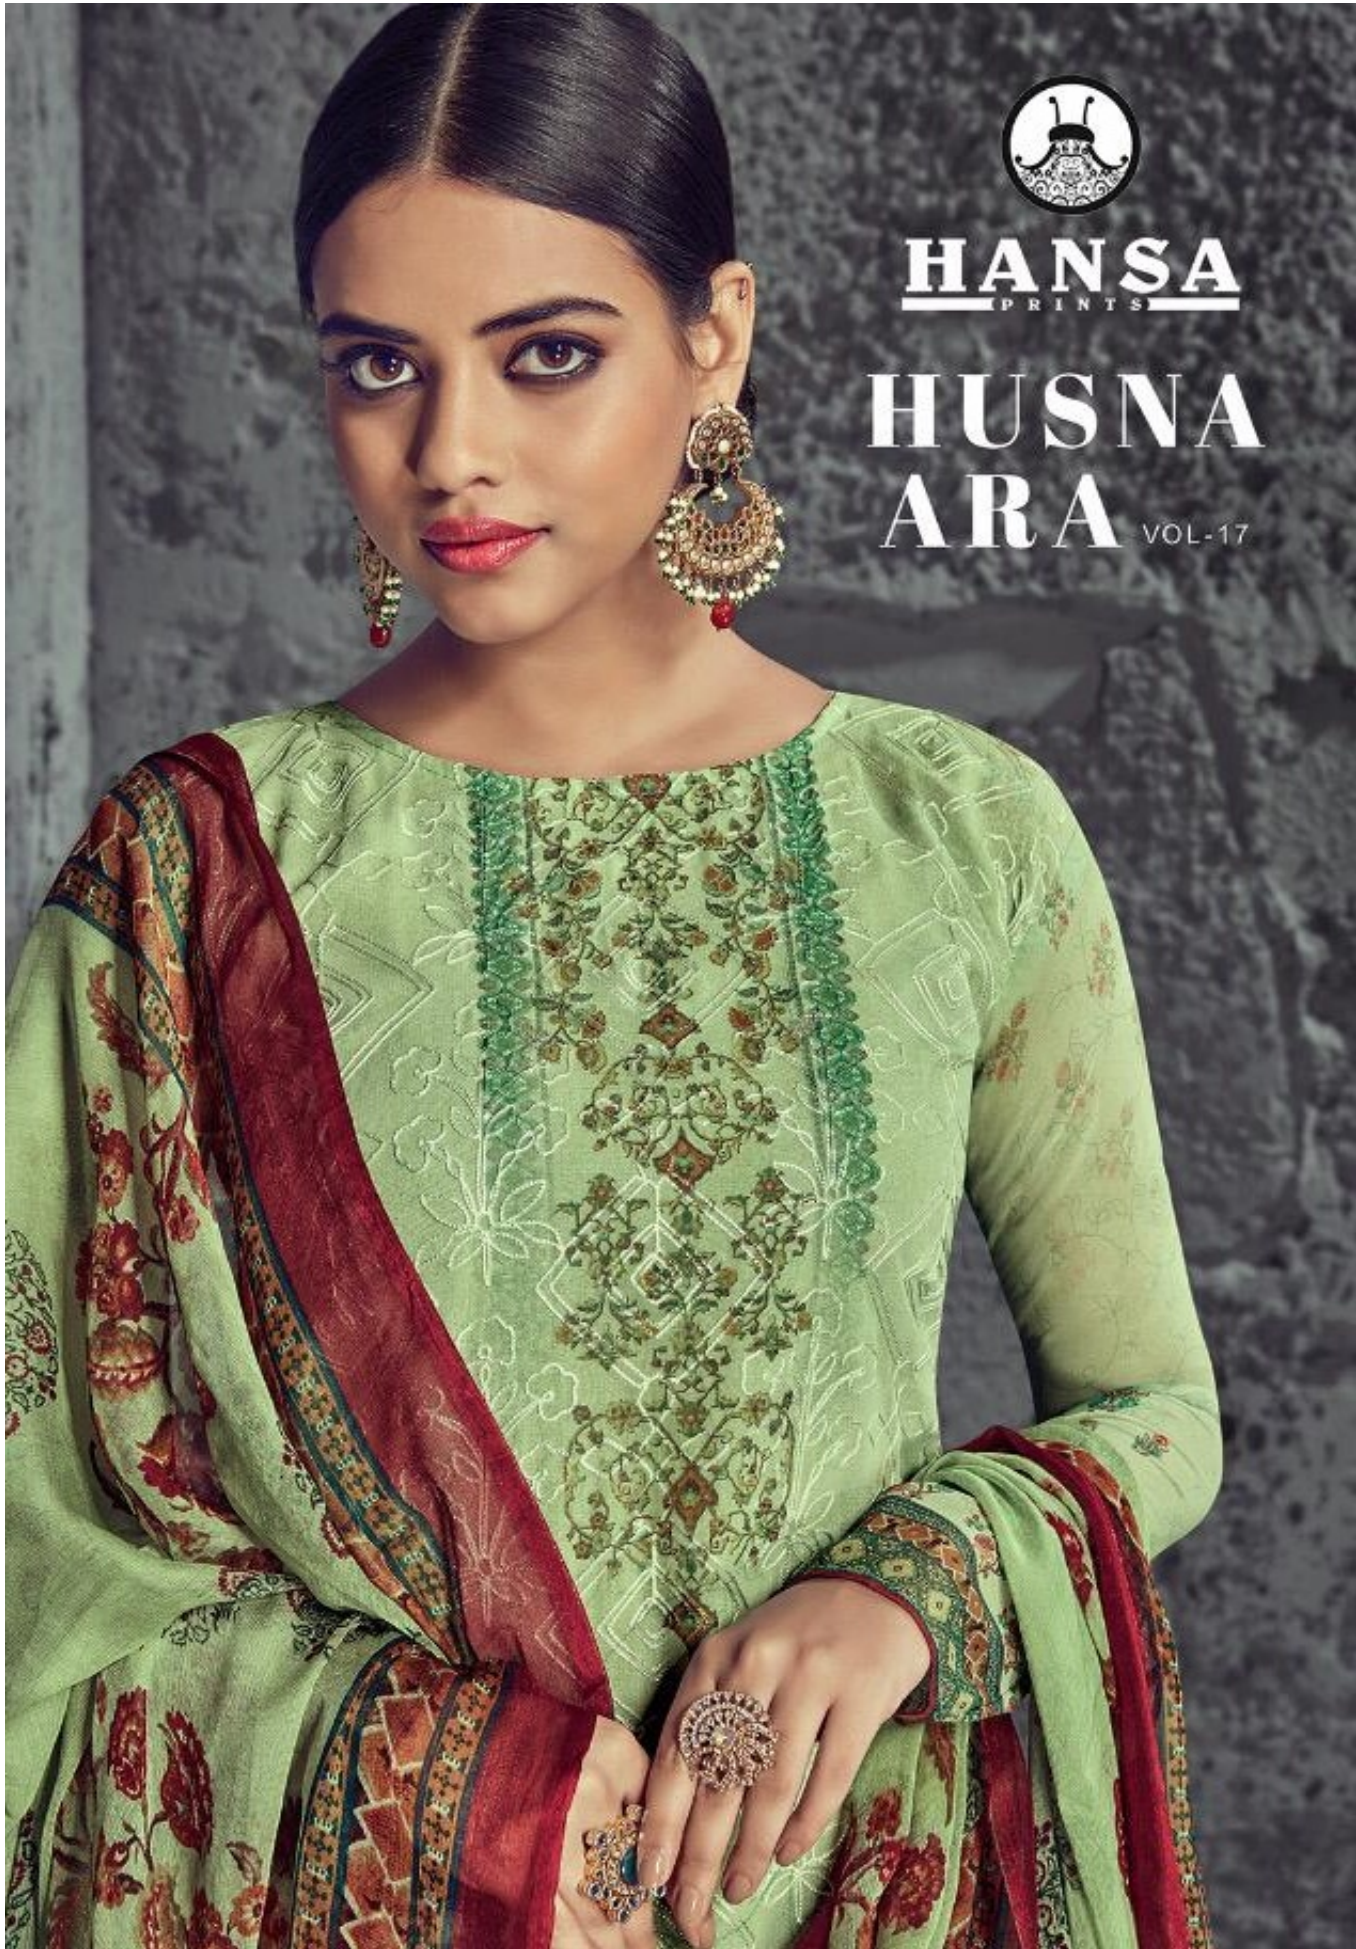

HANSA
PRINTS

HUSNA
ARA VOL-17