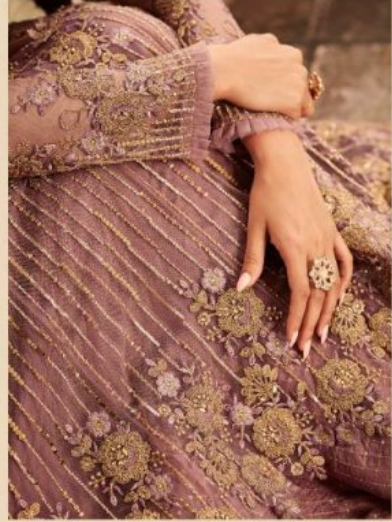

masha

Radiant Beauty

6702