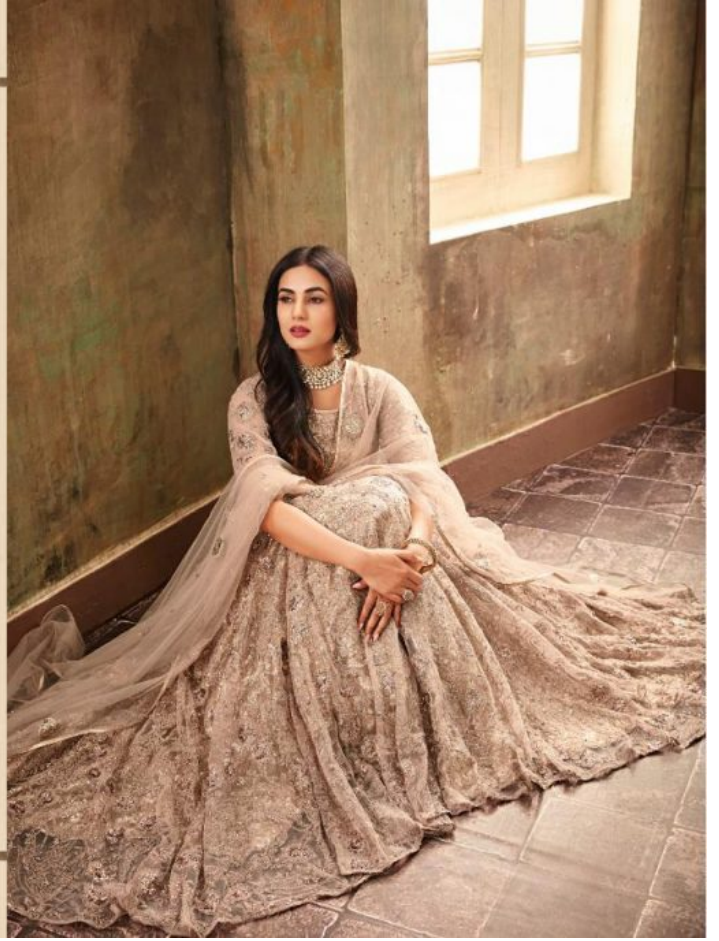

maisha®

AAFREEN

masha

Warrior Queen  
The vintage inspired gown is done in traditional  
6705

masha

*Exquisite Diva*

6704

maisha®