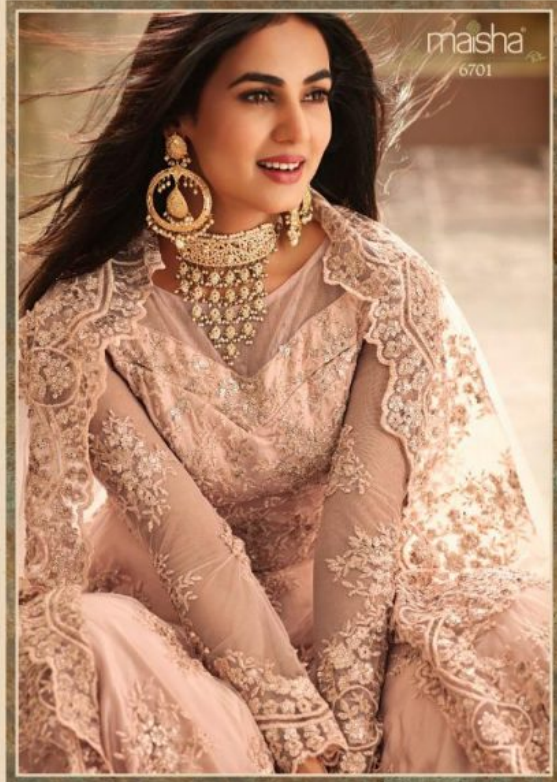

maisha®

AAFREEN

masha

Warrior Queen  
The vintage inspired gown is done in traditional  
6705

masha

*Exquisite Diva*

6704

maisha®

Total Design 7 pcs.      Average Rate : 3495/-      Total Amount : 24465/-

masha

*The Enchantress*

The Enchantress is a collection of traditional  
wedding attire with a touch of modernity.

6701

maisha

*Glamorous Lady*