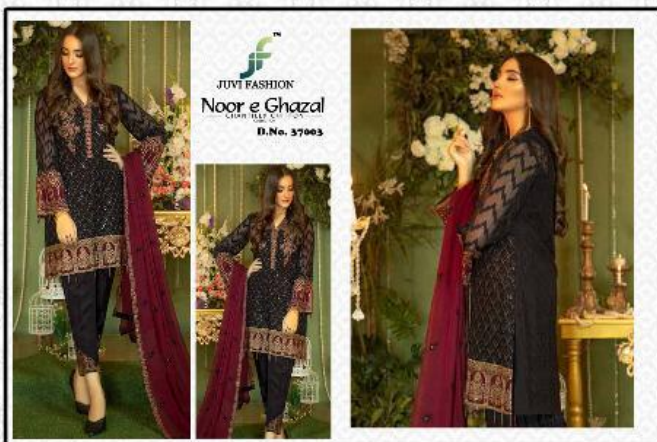

JUVI FASHION

Noor e Ghazal

— CHANTILLY CHIFFON —
COLLECTION

JUVI FASHION

Noor e Ghazal
CHANTILLY CHIFFON
COLLECTION

D.No. 37001

JUVI FASHION
Noor e Ghazal
CHANTILLY CHIFFON
COLLECTION
D.No. 37002

JUVI FASHION

Noor e Ghazal

— CHANTILLY CHIFFON —
COLLECTION

37001

37002

37003

37004

37005

37006

JUVI FASHION

Noor e Ghazal

— CHANTILLY CHIFFON —
COLLECTION

JF™
JUVI FASHION
Noor e Ghazal
CHANTILLY CHIFFON
COLLECTION
D.No. 37003

D.NO.	TOP	BOTTOM	DUPATTA
37001	FOX GEORGETTE (WITH SANTOON INNER)	SANTOON	NAJMEEN EMBROIDERY WORK
37002	FOX GEORGETTE (WITH SANTOON INNER)	SANTOON	NAJMEEN EMBROIDERY WORK
37003	FOX GEORGETTE (WITH SANTOON INNER)	SANTOON	NAJMEEN EMBROIDERY WORK
37004	FOX GEORGETTE (WITH SANTOON INNER)	SANTOON	NAJMEEN EMBROIDERY WORK
37005	FOX GEORGETTE (WITH SANTOON INNER)	SANTOON	NAJMEEN EMBROIDERY WORK
37006	FOX GEORGETTE (WITH SANTOON INNER)	SANTOON WITH PATCH	NAJMEEN EMBROIDERY WORK