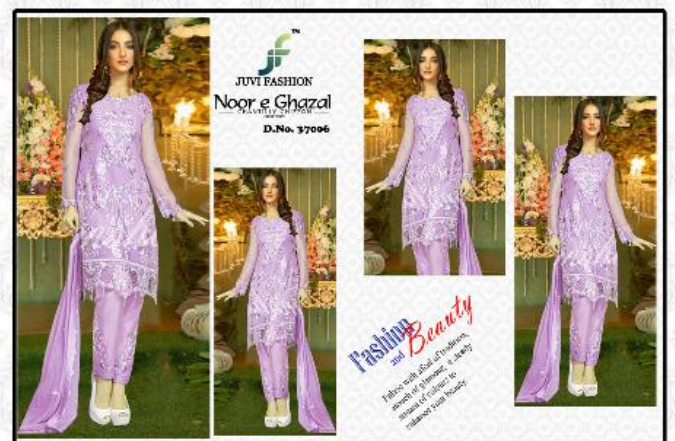

JUVI FASHION

Noor e Ghazal

— CHANTILLY CHIFFON —
COLLECTION

JUVI FASHION

Noor e Ghazal
CHANTILLY CHIFFON
COLLECTION

D.No. 37001

JUVI FASHION
Noor e Ghazal
CHANTILLY CHIFFON
COLLECTION
D.No. 37002

JUVI FASHION

Noor e Ghazal

— CHANTILLY CHIFFON —
COLLECTION

37001

37002

37003

37004

37005

37006

37001

37002

37003

37004

37005

37006

JUVI FASHION
Noor e Ghazal
CHANTILLY CHIFFON
COLLECTION
D.No. 37005

JUVI FASHION
Noor e Ghazal
CHANTILLY CHIFFON
COLLECTION
D.No. 37004

JUVI FASHION

Noor e Ghazal

— CHANTILLY CHIFFON —
COLLECTION

JF™
JUVI FASHION
Noor e Ghazal
CHANTILLY CHIFFON
COLLECTION
D.No. 37003

D.NO.	TOP	BOTTOM	DUPATTA
37001	FOX GEORGETTE (WITH SANTOON INNER)	SANTOON	NAJMEEN EMBROIDERY WORK
37002	FOX GEORGETTE (WITH SANTOON INNER)	SANTOON	NAJMEEN EMBROIDERY WORK
37003	FOX GEORGETTE (WITH SANTOON INNER)	SANTOON	NAJMEEN EMBROIDERY WORK
37004	FOX GEORGETTE (WITH SANTOON INNER)	SANTOON	NAJMEEN EMBROIDERY WORK
37005	FOX GEORGETTE (WITH SANTOON INNER)	SANTOON	NAJMEEN EMBROIDERY WORK
37006	FOX GEORGETTE (WITH SANTOON INNER)	SANTOON WITH PATCH	NAJMEEN EMBROIDERY WORK