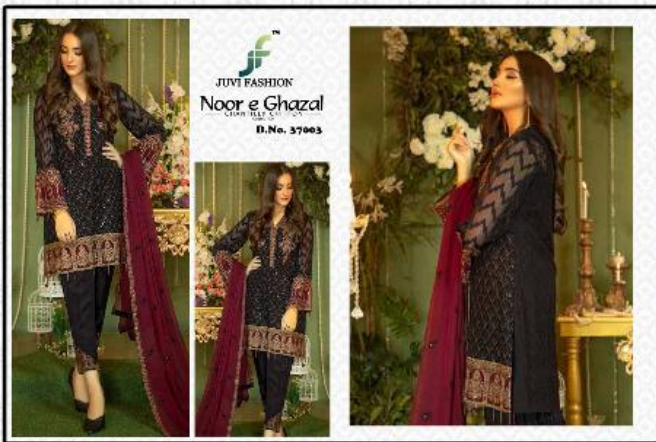

37001

37002

37003

37004

37005

37006