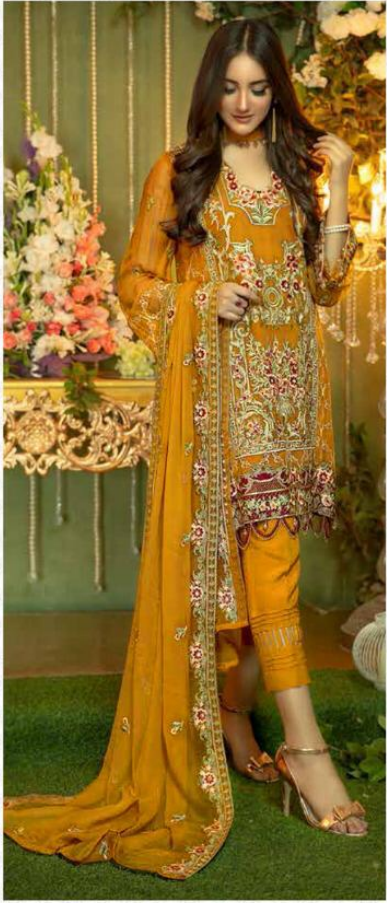

Noor e Ghazal

— CHANTILLY CHIFFON —
COLLECTION

37001

37002

37003

37004

37005

37006

37001

37002

37003

37004

37005

37006

JUVI FASHION
Noor e Ghazal
CHANTILLY CHIFFON
COLLECTION
D.No. 37005

JUVI FASHION
Noor e Ghazal
CHANTILLY CHIFFON
COLLECTION
D.No. 37004

JUVI FASHION

Noor e Ghazal

— CHANTILLY CHIFFON —
COLLECTION

JF™
JUVI FASHION
Noor e Ghazal
CHANTILLY CHIFFON
COLLECTION
D.No. 37003

D.NO.	TOP	BOTTOM	DUPATTA
37001	FOX GEORGETTE (WITH SANTOON INNER)	SANTOON	NAJMEEN EMBROIDERY WORK
37002	FOX GEORGETTE (WITH SANTOON INNER)	SANTOON	NAJMEEN EMBROIDERY WORK
37003	FOX GEORGETTE (WITH SANTOON INNER)	SANTOON	NAJMEEN EMBROIDERY WORK
37004	FOX GEORGETTE (WITH SANTOON INNER)	SANTOON	NAJMEEN EMBROIDERY WORK
37005	FOX GEORGETTE (WITH SANTOON INNER)	SANTOON	NAJMEEN EMBROIDERY WORK
37006	FOX GEORGETTE (WITH SANTOON INNER)	SANTOON WITH PATCH	NAJMEEN EMBROIDERY WORK