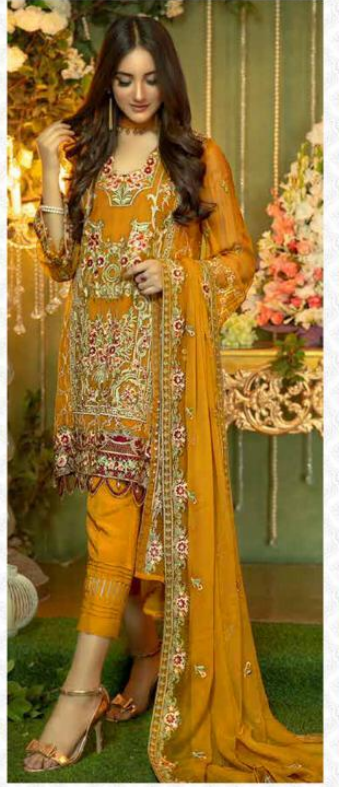

Noor e Ghazal

— CHANTILLY CHIFFON —
COLLECTION

37001

37002

37003

37004

37005

37006

37001

37002

37003

37004

37005

37006

JUVI FASHION
Noor e Ghazal
CHANTILLY CHIFFON
COLLECTION
D.No. 37005

JUVI FASHION
Noor e Ghazal
CHANTILLY CHIFFON
COLLECTION
D.No. 37004

JUVI FASHION

Noor e Ghazal

— CHANTILLY CHIFFON —
COLLECTION

JF™
JUVI FASHION
Noor e Ghazal
CHANTILLY CHIFFON
COLLECTION
D.No. 37003

D.NO.	TOP	BOTTOM	DUPATTA
37001	FOX GEORGETTE (WITH SANTOON INNER)	SANTOON	NAJMEEN EMBROIDERY WORK
37002	FOX GEORGETTE (WITH SANTOON INNER)	SANTOON	NAJMEEN EMBROIDERY WORK
37003	FOX GEORGETTE (WITH SANTOON INNER)	SANTOON	NAJMEEN EMBROIDERY WORK
37004	FOX GEORGETTE (WITH SANTOON INNER)	SANTOON	NAJMEEN EMBROIDERY WORK
37005	FOX GEORGETTE (WITH SANTOON INNER)	SANTOON	NAJMEEN EMBROIDERY WORK
37006	FOX GEORGETTE (WITH SANTOON INNER)	SANTOON WITH PATCH	NAJMEEN EMBROIDERY WORK