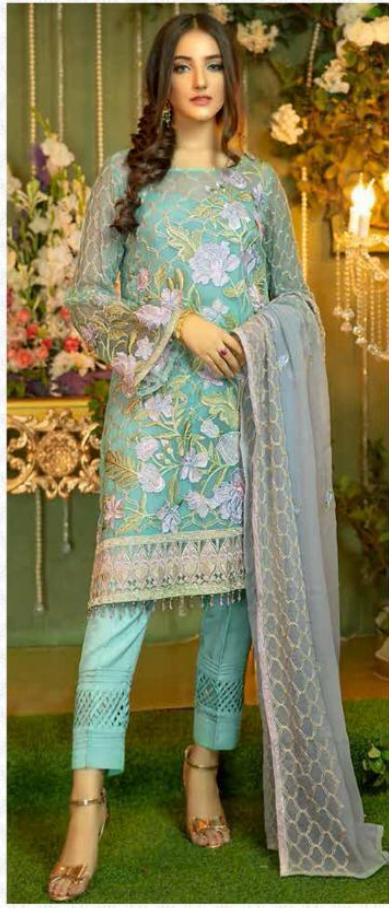

JUVI FASHION

Noor e Ghazal

— CHANTILLY CHIFFON —
COLLECTION

JUVI FASHION

Noor e Ghazal
CHANTILLY CHIFFON
COLLECTION

D.No. 37001

JUVI FASHION
Noor e Ghazal
CHANTILLY CHIFFON
COLLECTION
D.No. 37002

JUVI FASHION

Noor e Ghazal

— CHANTILLY CHIFFON —
COLLECTION

37001

37002

37003

37004

37005

37006

37001

37002

37003

37004

37005

37006

JUVI FASHION
Noor e Ghazal
CHANTILLY CHIFFON
COLLECTION
D.No. 37005

JUVI FASHION
Noor e Ghazal
CHANTILLY CHIFFON
COLLECTION
D.No. 37004

JUVI FASHION

Noor e Ghazal

— CHANTILLY CHIFFON —
COLLECTION

JF™
JUVI FASHION
Noor e Ghazal
CHANTILLY CHIFFON
COLLECTION
D.No. 37003

D.NO.	TOP	BOTTOM	DUPATTA
37001	FOX GEORGETTE (WITH SANTOON INNER)	SANTOON	NAJMEEN EMBROIDERY WORK
37002	FOX GEORGETTE (WITH SANTOON INNER)	SANTOON	NAJMEEN EMBROIDERY WORK
37003	FOX GEORGETTE (WITH SANTOON INNER)	SANTOON	NAJMEEN EMBROIDERY WORK
37004	FOX GEORGETTE (WITH SANTOON INNER)	SANTOON	NAJMEEN EMBROIDERY WORK
37005	FOX GEORGETTE (WITH SANTOON INNER)	SANTOON	NAJMEEN EMBROIDERY WORK
37006	FOX GEORGETTE (WITH SANTOON INNER)	SANTOON WITH PATCH	NAJMEEN EMBROIDERY WORK