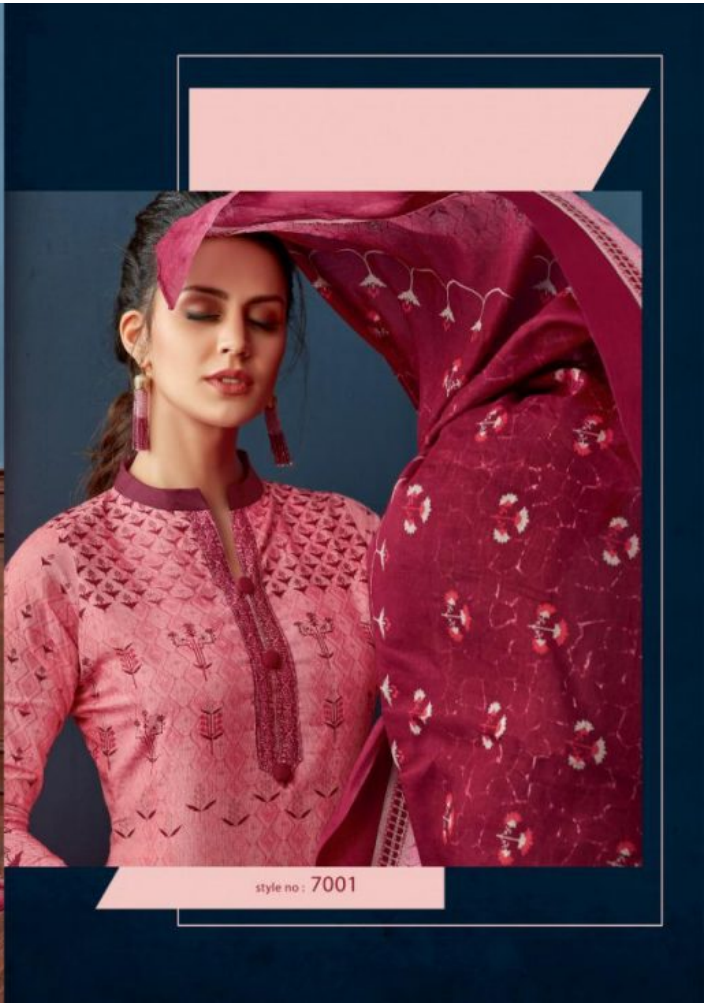

Suryajyoti®
Disappearing Cotton Salwar Suit

Margis
Cotton Vol. 7

Suryajyoti[®]
Disposables Cotton Salwar Suits

Margis
Cotton Vol. 7

style no: 7001

THE
VIRGIN
Design

style no. 7006

style no : 7008

YOUR
SECRET
Of Beauty

Suryajyoti
Creating Your Secret Look

Suryajyoti®
Disappearing Cotton Salwar Suit

Margis
Cotton Vol. 7

style no : 7001

style no : 7002

style no : 7003

style no : 7004