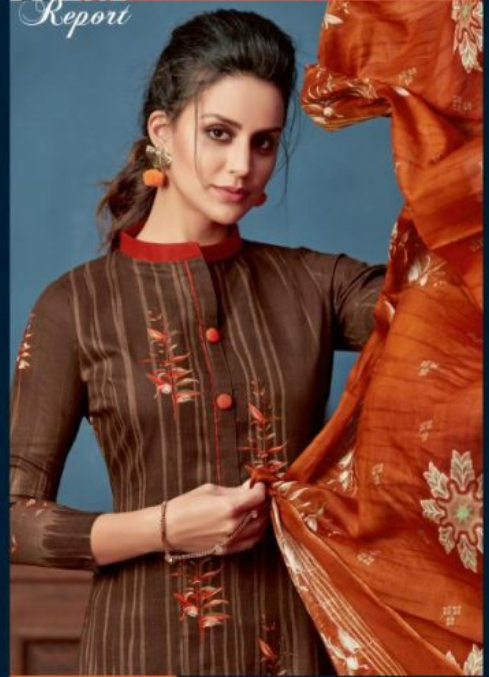

THE
TREND
Report