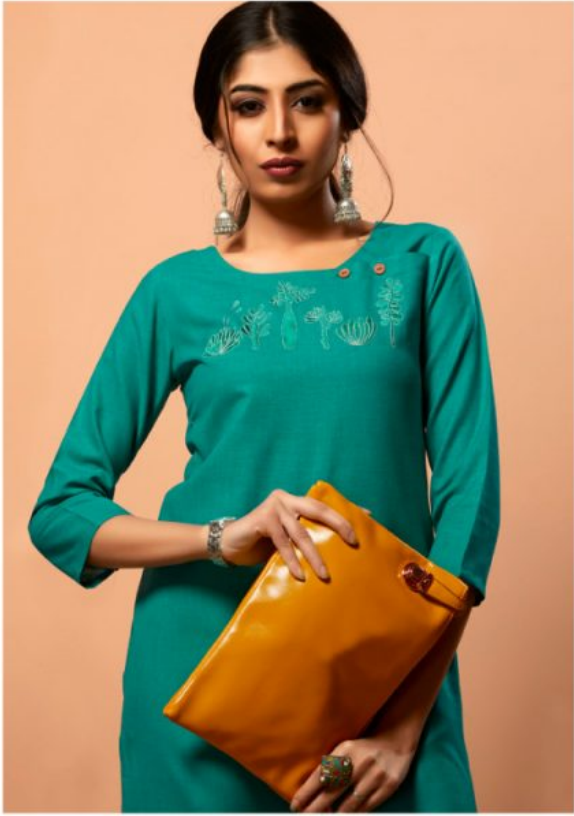

**kirara**<sup>TM</sup>  
YOUR WARDROBE PARTNER

सुई आगा

**kirara**<sup>TM</sup>  
YOUR WARDROBE PARTNER

सुई आगा

# SUI DHAAGA

SR NO.	DESIGN NO.	FABRIC	LENGTH INCHES APPROX	RATE
1	2024	MAGIC COTTON WITH PLACEMENT DESIGNING	40"+	345/-
2	2025	MAGIC COTTON WITH PLACEMENT DESIGNING	40"+	345/-
3	2026	MAGIC COTTON WITH PLACEMENT DESIGNING	40"+	345/-
4	2027	MAGIC COTTON WITH PLACEMENT DESIGNING	40"+	345/-
5	2028	MAGIC COTTON WITH PLACEMENT DESIGNING	40"+	345/-
6	2029	MAGIC COTTON WITH PLACEMENT DESIGNING	40"+	345/-
7	2030	MAGIC COTTON WITH PLACEMENT DESIGNING	40"+	345/-
8	2031	MAGIC COTTON WITH PLACEMENT DESIGNING	40"+	345/-