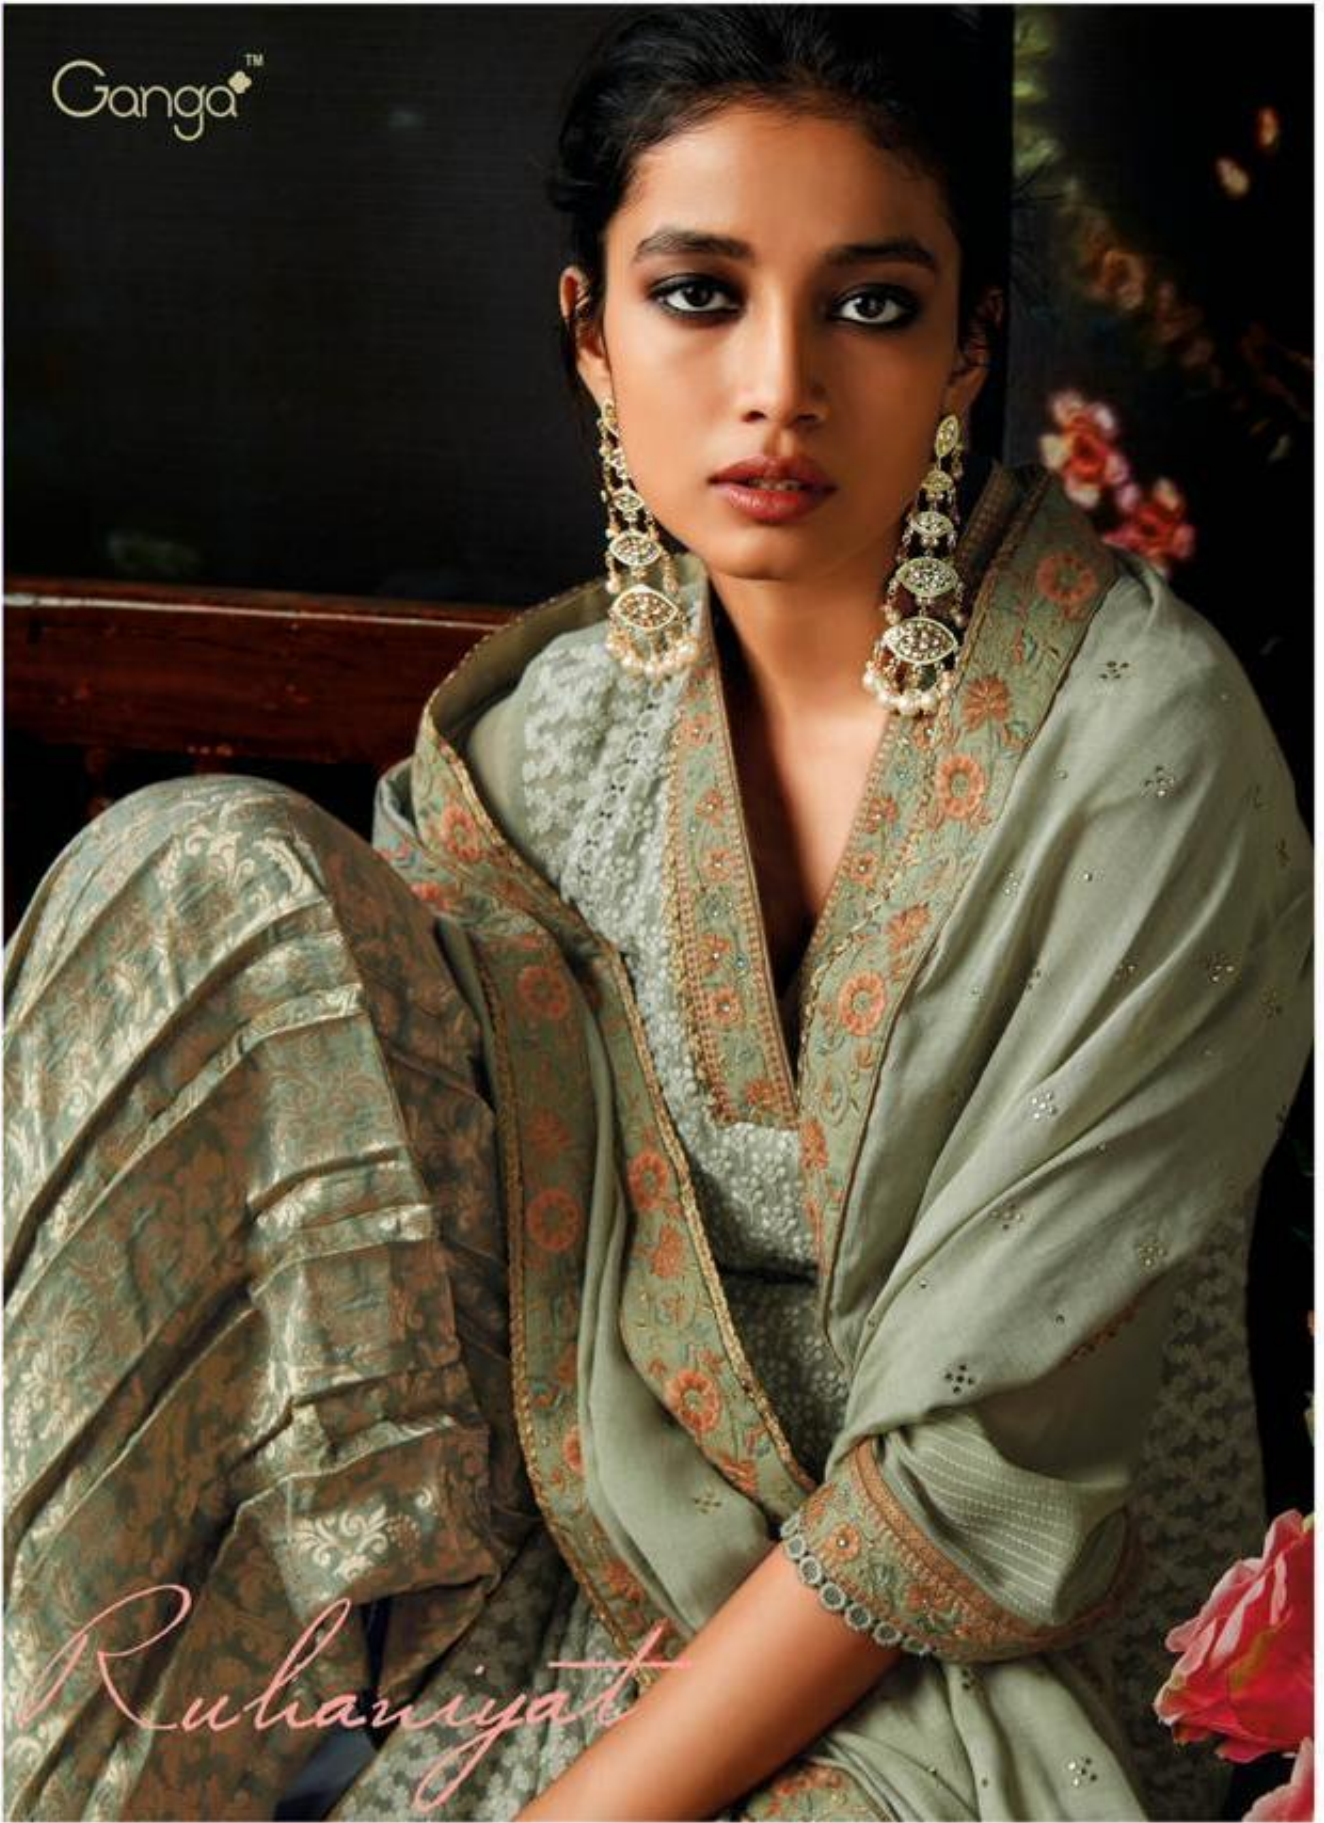

Ganga™

Ruhaniyat