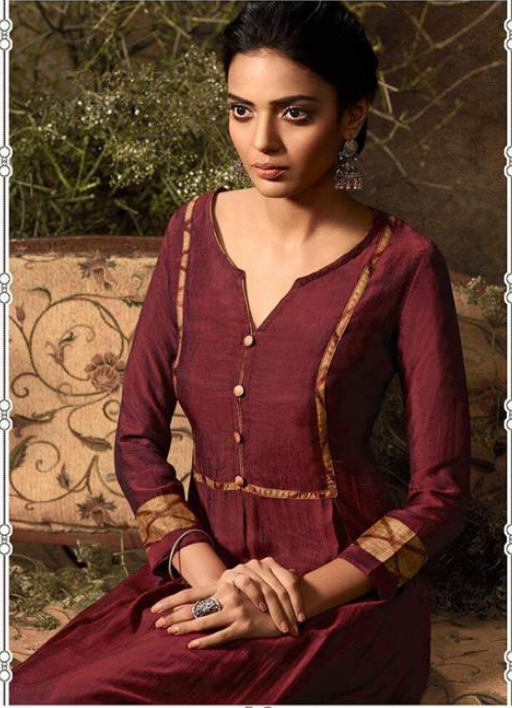

Om Lex
DESIGNER'S FASHION

396

Omtex
REFINING ETHNICITY

LIZE

TUNICS

D.NO	PRODUCT NAME	DESCRIPTION	RATE
391	LIZE	TOP: RABIA SILK WITH POCKET	585/-
392	LIZE	TOP: RABIA SILK WITH POCKET	585/-
393	LIZE	TOP: RABIA SILK WITH POCKET	585/-
394	LIZE	TOP: RABIA SILK WITH POCKET	585/-
395	LIZE	TOP: RABIA SILK WITH POCKET	585/-
396	LIZE	TOP: RABIA SILK WITH POCKET	585/-