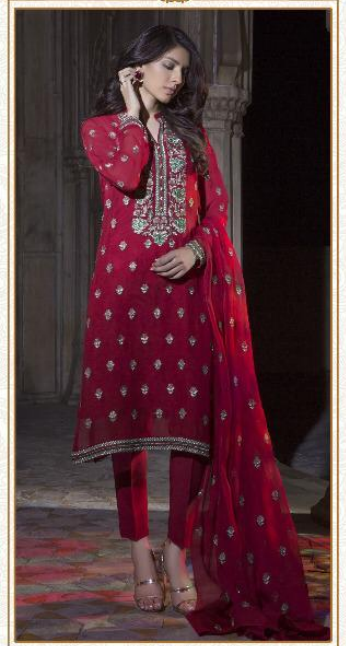

JUVI FASHION

Rangreza

Vol-6

COTTON COLLECTION - 19

JUVI FASHION

Rangreza
Vol-6

COTTON COLLECTION - 19

D.No.	TOP	BOTTOM	DUPATTA
41001	CAMBRIC COTTON WITH SELF EMBROIDERY WORK	SEMI LAWN (P.C. COTTON)	NAZMIN EMBROIDERY WORK
41002	CAMBRIC COTTON WITH SELF EMBROIDERY WORK	SEMI LAWN (P.C. COTTON)	NAZMIN EMBROIDERY WORK
41003	CAMBRIC COTTON WITH SELF EMBROIDERY WORK	SEMI LAWN (P.C. COTTON)	NAZMIN EMBROIDERY WORK
41004	CAMBRIC COTTON WITH SELF EMBROIDERY WORK	SEMI LAWN (P.C. COTTON)	HEAVY NET EMBROIDERY
41005	CAMBRIC COTTON WITH SELF EMBROIDERY WORK	SEMI LAWN (P.C. COTTON)	NAZMIN EMBROIDERY WORK
41006	CAMBRIC COTTON WITH SELF EMBROIDERY WORK	SEMI LAWN (P.C. COTTON)	NAZMIN EMBROIDERY WORK

JUVI FASHION

Rangreza
Vol-6
COTTON COLLECTION - 19

D.NO. 41002

JUVI FASHION

Rangreza
Vol-6
COTTON COLLECTION - 19

D.NO. 41001

41001

41002

41003

41004

41005

41006

JUVI FASHION

Rangreza
Vol-6
COTTON COLLECTION - 19

D.NO. 41003

JUVI FASHION