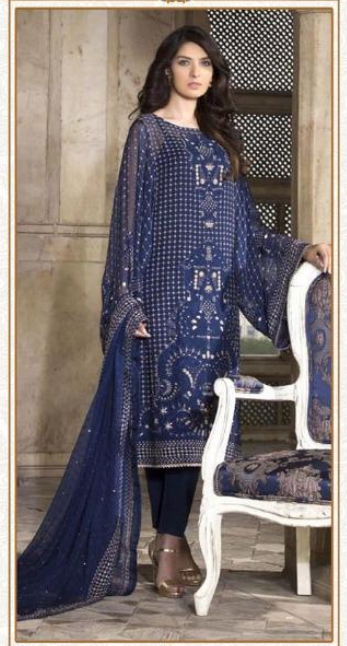

JUVI FASHION

Rangreza

Vol-6

COTTON COLLECTION - 19

JUVI FASHION

Rangreza
Vol-6

COTTON COLLECTION - 19

D.No.	TOP	BOTTOM	DUPATTA
41001	CAMBRIC COTTON WITH SELF EMBROIDERY WORK	SEMI LAWN (P.C. COTTON)	NAZMIN EMBROIDERY WORK
41002	CAMBRIC COTTON WITH SELF EMBROIDERY WORK	SEMI LAWN (P.C. COTTON)	NAZMIN EMBROIDERY WORK
41003	CAMBRIC COTTON WITH SELF EMBROIDERY WORK	SEMI LAWN (P.C. COTTON)	NAZMIN EMBROIDERY WORK
41004	CAMBRIC COTTON WITH SELF EMBROIDERY WORK	SEMI LAWN (P.C. COTTON)	HEAVY NET EMBROIDERY
41005	CAMBRIC COTTON WITH SELF EMBROIDERY WORK	SEMI LAWN (P.C. COTTON)	NAZMIN EMBROIDERY WORK
41006	CAMBRIC COTTON WITH SELF EMBROIDERY WORK	SEMI LAWN (P.C. COTTON)	NAZMIN EMBROIDERY WORK

RATE :- 899 + G.S.T. EXTRA

LOOKING FORWARD FOR POSITIVE RESPONSE FROM YOU ALL.

JUVI FASHION

Rangreza
Vol-6
COTTON COLLECTION - 19

D.NO. 41006

JUVI FASHION

Rangreza

Vol-6