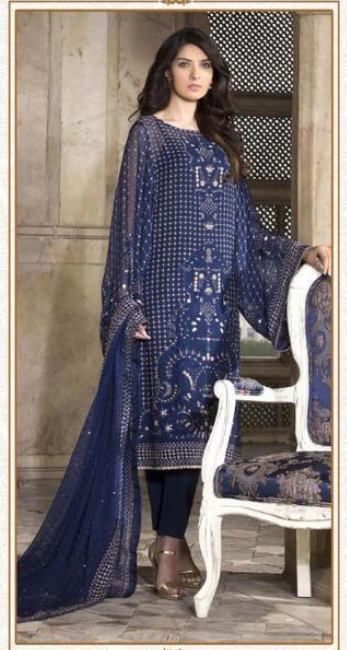

JUVI FASHION

Rangreza

Vol-6

COTTON COLLECTION - 19

JUVI FASHION

Rangreza
Vol-6

COTTON COLLECTION - 19

D.No.	TOP	BOTTOM	DUPATTA
41001	CAMBRIC COTTON WITH SELF EMBROIDERY WORK	SEMI LAWN (P.C. COTTON)	NAZMIN EMBROIDERY WORK
41002	CAMBRIC COTTON WITH SELF EMBROIDERY WORK	SEMI LAWN (P.C. COTTON)	NAZMIN EMBROIDERY WORK
41003	CAMBRIC COTTON WITH SELF EMBROIDERY WORK	SEMI LAWN (P.C. COTTON)	NAZMIN EMBROIDERY WORK
41004	CAMBRIC COTTON WITH SELF EMBROIDERY WORK	SEMI LAWN (P.C. COTTON)	HEAVY NET EMBROIDERY
41005	CAMBRIC COTTON WITH SELF EMBROIDERY WORK	SEMI LAWN (P.C. COTTON)	NAZMIN EMBROIDERY WORK
41006	CAMBRIC COTTON WITH SELF EMBROIDERY WORK	SEMI LAWN (P.C. COTTON)	NAZMIN EMBROIDERY WORK

RATE :- 899 + G.S.T. EXTRA

LOOKING FORWARD FOR POSITIVE RESPONSE FROM YOU ALL.

JUVI FASHION

Rangreza
Vol-6
COTTON COLLECTION - 19

D.NO. 41006

JUVI FASHION

Rangreza

Vol-6