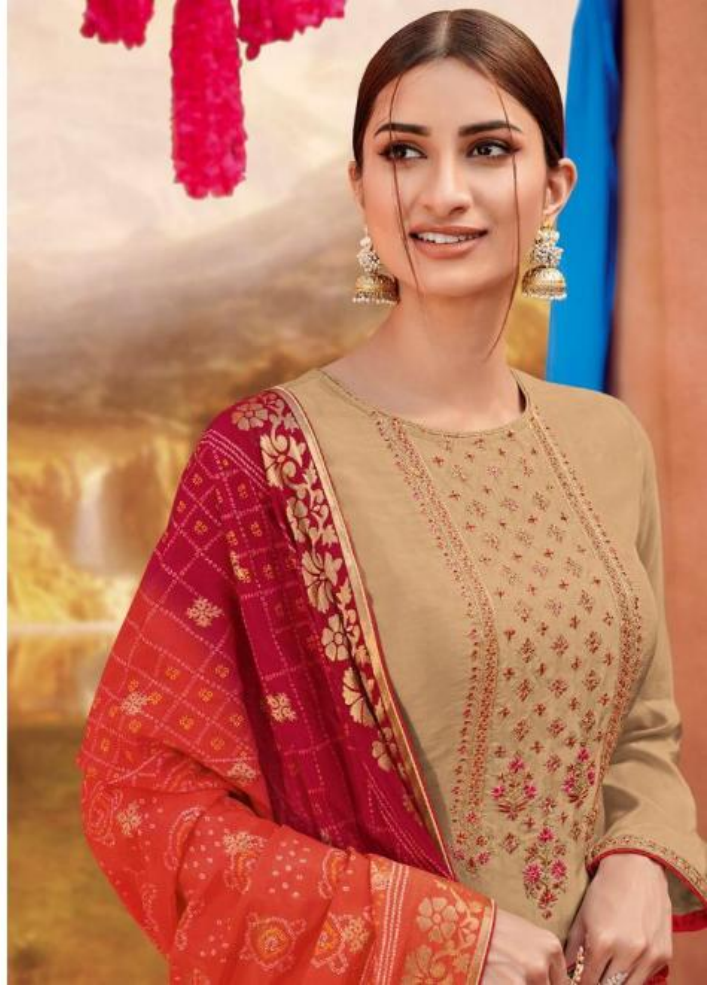

VARSHA

बधोज

VARSHA

B-16

VARSHA

बधोज

B-14

B-12

COTTON SILK WITH EMBROIDERY

: BOTTOM :

SUPERIOR COTTON

: DUPATTA :

PURE DOLA SILK BANDHNI PRINTED

VARSHA

GRACEFULLY YOURS

B-15