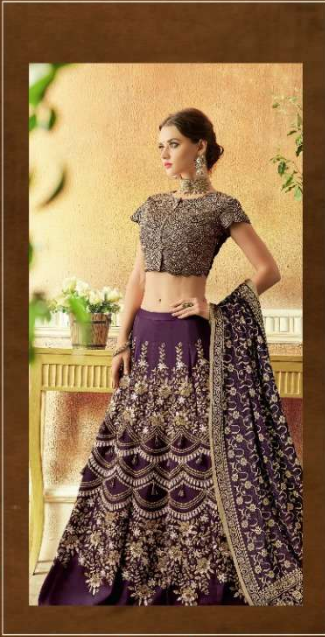

MOHMAYAA 7800 NITAARA

DESIGN NO.	LEHENGA FABRIC	BLOUSE FABRIC	DUPATTA FABRIC	LEHENGA WORK	CUSTZ.(SEMISTITCH/UN-STITCH)	BLOUSE LENGTH	SLEEVE LENGTH	CATEGORY
7803	Taffeta Silk	Silk	Georgette	Thread, Zari and cord embroidery	Semi-stitched	15"-16"	7"-8"	Traditional Functions
7804	Taffeta Silk	Taffeta Silk	Silk Georgette	Thread, Zari and cord embroidery	STITCHED BLOUSE (36 INCH SIZE)	15"-16"	8"-10"	Traditional Functions
7806	Brocade	Silk	Weaved Silk	Cord and gota embroidery	Semi-stitched	17"-18"	8"-10"	Traditional Functions
7807	Weaved Silk	Raw Silk	Weaved Silk	Cord , sequins and gota patti embroidery	Semi-stitched	15"-16"	4"-5"	Traditional Functions
7809	Net	Velvet	Tissue	Thread and cord embroidery	STITCHED BLOUSE (36 INCH SIZE)	15"-16"	3"-5"	Traditional Functions
7810	Brocade	Raw Silk	Weaved Silk	Cord and sequins embroidery	Semi-stitched	15"-16"	10"-12"	Traditional Functions
7812	Jacquard Silk	Raw Silk	Weaved Silk	Thread, zari and cord embroidery	Semi-stitched	15"-16"	4"-5"	Traditional Functions
7813	Taffeta Silk	Taffeta Silk	Net	Cord embroidery, Stone handwork	Semi-stitched	15"-16"	4"-5"	Traditional Functions
7817	Taffeta Silk	Raw Silk	Net	Cord, Zari and Sequins embroidery	Semi-stitched	15"-16"	16"-18"	Semi-traditional events
7818	Jacquard Silk	Raw Silk	Weaved Silk	Sequins and Cord embroidery	STITCHED BLOUSE (36 INCH SIZE)	15"-16"	4"-5"	Traditional Functions