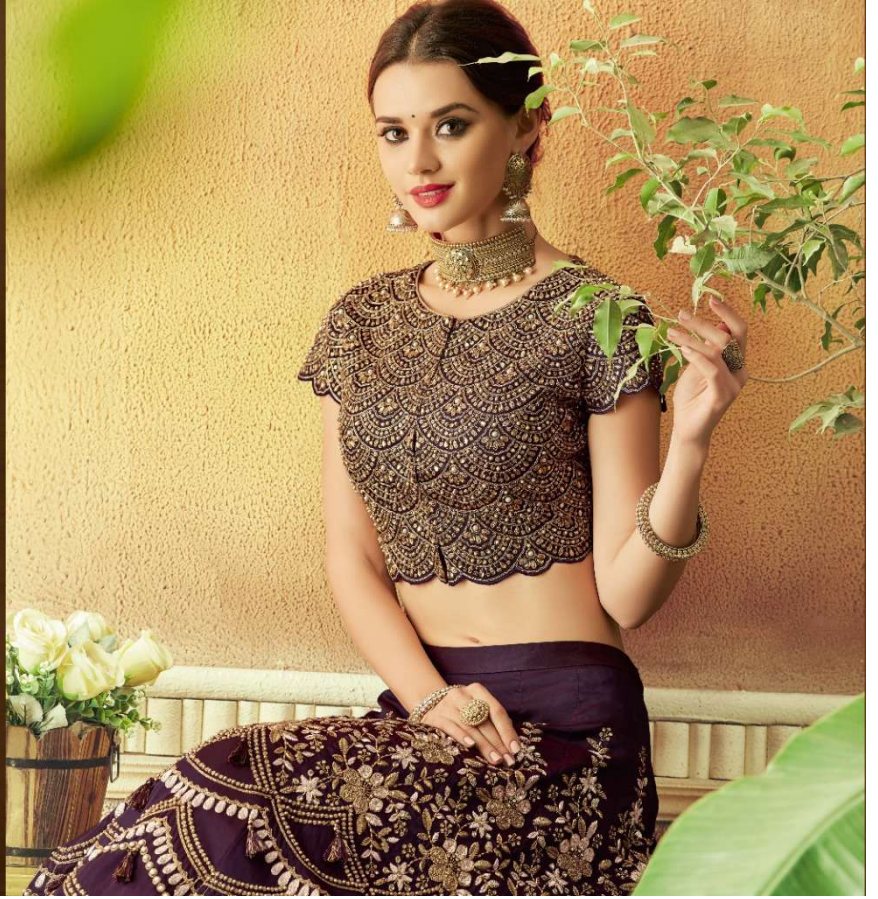

MOHMAYAA 7800 NITAARA

DESIGN NO.	LEHENGA FABRIC	BLOUSE FABRIC	DUPATTA FABRIC	LEHENGA WORK	CUSTZ.(SEMISTITCH/UN-STITCH)	BLOUSE LENGTH	SLEEVE LENGTH	CATEGORY
7803	Taffeta Silk	Silk	Georgette	Thread, Zari and cord embroidery	Semi-stitched	15"-16"	7"-8"	Traditional Functions
7804	Taffeta Silk	Taffeta Silk	Silk Georgette	Thread, Zari and cord embroidery	STITCHED BLOUSE (36 INCH SIZE)	15"-16"	8"-10"	Traditional Functions
7806	Brocade	Silk	Weaved Silk	Cord and gota embroidery	Semi-stitched	17"-18"	8"-10"	Traditional Functions
7807	Weaved Silk	Raw Silk	Weaved Silk	Cord , sequins and gota patti embroidery	Semi-stitched	15"-16"	4"-5"	Traditional Functions
7809	Net	Velvet	Tissue	Thread and cord embroidery	STITCHED BLOUSE (36 INCH SIZE)	15"-16"	3"-5"	Traditional Functions
7810	Brocade	Raw Silk	Weaved Silk	Cord and sequins embroidery	Semi-stitched	15"-16"	10"-12"	Traditional Functions
7812	Jacquard Silk	Raw Silk	Weaved Silk	Thread, zari and cord embroidery	Semi-stitched	15"-16"	4"-5"	Traditional Functions
7813	Taffeta Silk	Taffeta Silk	Net	Cord embroidery, Stone handwork	Semi-stitched	15"-16"	4"-5"	Traditional Functions
7817	Taffeta Silk	Raw Silk	Net	Cord, Zari and Sequins embroidery	Semi-stitched	15"-16"	16"-18"	Semi-traditional events
7818	Jacquard Silk	Raw Silk	Weaved Silk	Sequins and Cord embroidery	STITCHED BLOUSE (36 INCH SIZE)	15"-16"	4"-5"	Traditional Functions