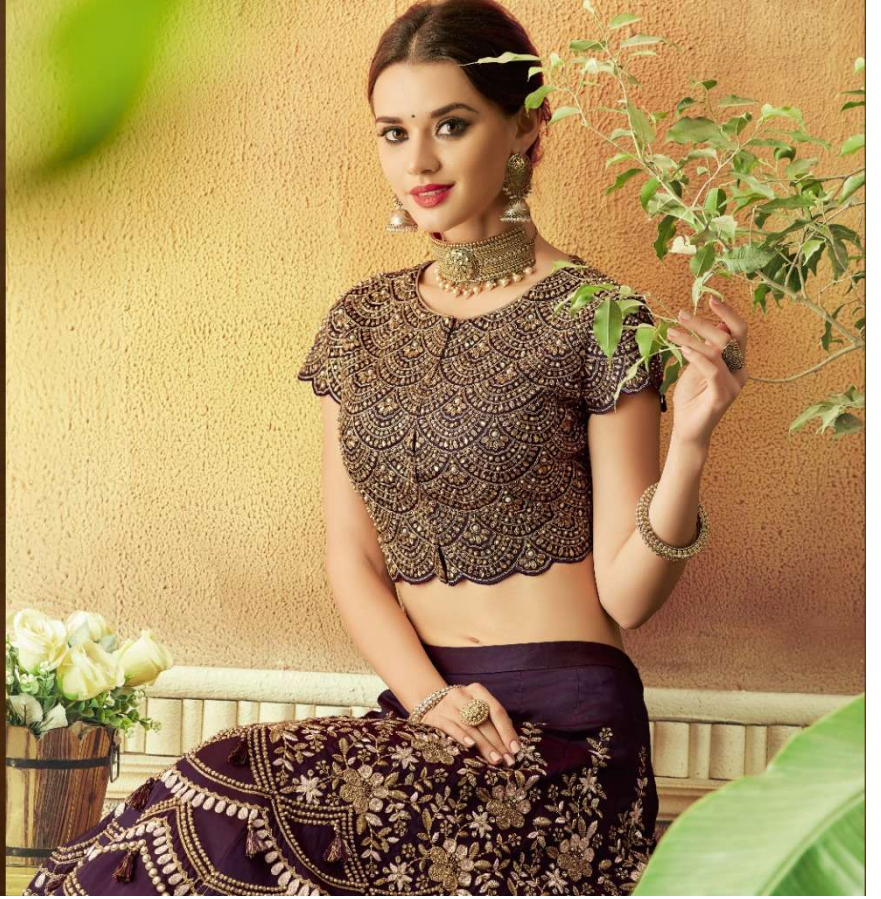

MOHMAYAA 7800 NITAARA

DESIGN NO.	LEHENGA FABRIC	BLOUSE FABRIC	DUPATTA FABRIC	LEHENGA WORK	CUSTZ.(SEMISTITCH/UN-STITCH)	BLOUSE LENGTH	SLEEVE LENGTH	CATEGORY
7803	Taffeta Silk	Silk	Georgette	Thread, Zari and cord embroidery	Semi-stitched	15"-16"	7"-8"	Traditional Functions
7804	Taffeta Silk	Taffeta Silk	Silk Georgette	Thread, Zari and cord embroidery	STITCHED BLOUSE (36 INCH SIZE)	15"-16"	8"-10"	Traditional Functions
7806	Brocade	Silk	Weaved Silk	Cord and gota embroidery	Semi-stitched	17"-18"	8"-10"	Traditional Functions
7807	Weaved Silk	Raw Silk	Weaved Silk	Cord , sequins and gota patti embroidery	Semi-stitched	15"-16"	4"-5"	Traditional Functions
7809	Net	Velvet	Tissue	Thread and cord embroidery	STITCHED BLOUSE (36 INCH SIZE)	15"-16"	3"-5"	Traditional Functions
7810	Brocade	Raw Silk	Weaved Silk	Cord and sequins embroidery	Semi-stitched	15"-16"	10"-12"	Traditional Functions
7812	Jacquard Silk	Raw Silk	Weaved Silk	Thread, zari and cord embroidery	Semi-stitched	15"-16"	4"-5"	Traditional Functions
7813	Taffeta Silk	Taffeta Silk	Net	Cord embroidery, Stone handwork	Semi-stitched	15"-16"	4"-5"	Traditional Functions
7817	Taffeta Silk	Raw Silk	Net	Cord, Zari and Sequins embroidery	Semi-stitched	15"-16"	16"-18"	Semi-traditional events
7818	Jacquard Silk	Raw Silk	Weaved Silk	Sequins and Cord embroidery	STITCHED BLOUSE (36 INCH SIZE)	15"-16"	4"-5"	Traditional Functions