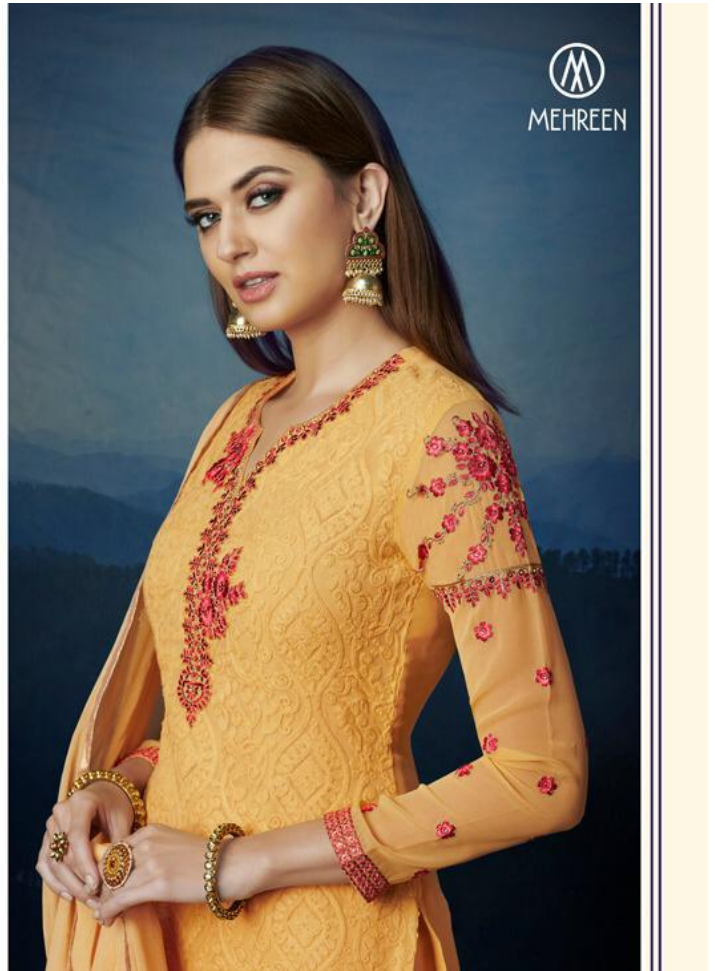

D. NO: 115

D. NO: 116

  
MEHREEN

MEHREEN

ANTRA

MEHREEN

ANTRA

TOP - NAVY BLUE  
GEORGETTE WITH  
AARI WORK

INNER AND BOTTOM -  
NAVY BLUE SANTOON

DUPATTA - CHIFFON

D. NO : 109

MEHREEN

TOP - COFFEE  
GEORGETTE WITH  
AARI WORK  
INNER AND BOTTOM -  
COFFEE SANTOON  
DUPATTA - CHIFFON  
D. NO: 113

  
MEHREEN

MEHREEN

TOP - FEROZI  
GEORGETTE WITH  
AARI WORK.

INNER AND BOTTOM -  
FEROZI SANTOON

DUPATTA - CHIFFON

D. NO : 111