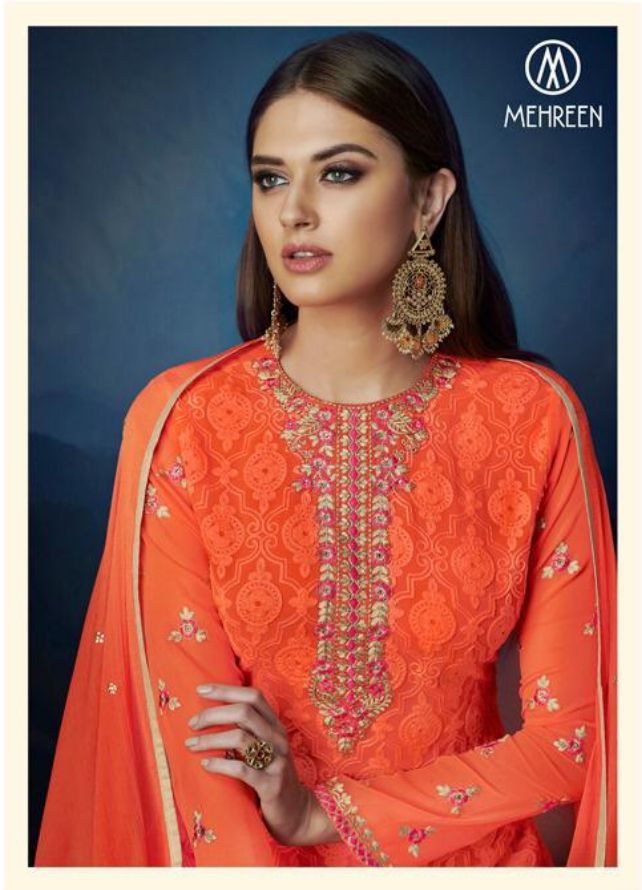

D. NO: 115

D. NO: 116

  
MEHREEN

MEHREEN

ANTRA

MEHREEN

ANTRA

TOP - NAVY BLUE  
GEORGETTE WITH  
AARI WORK

INNER AND BOTTOM -  
NAVY BLUE SANTOON

DUPATTA - CHIFFON

D. NO : 109

MEHREEN

TOP - COFFEE  
GEORGETTE WITH  
AARI WORK  
INNER AND BOTTOM -  
COFFEE SANTOON  
DUPATTA - CHIFFON  
D. NO: 113

  
MEHREEN

MEHREEN