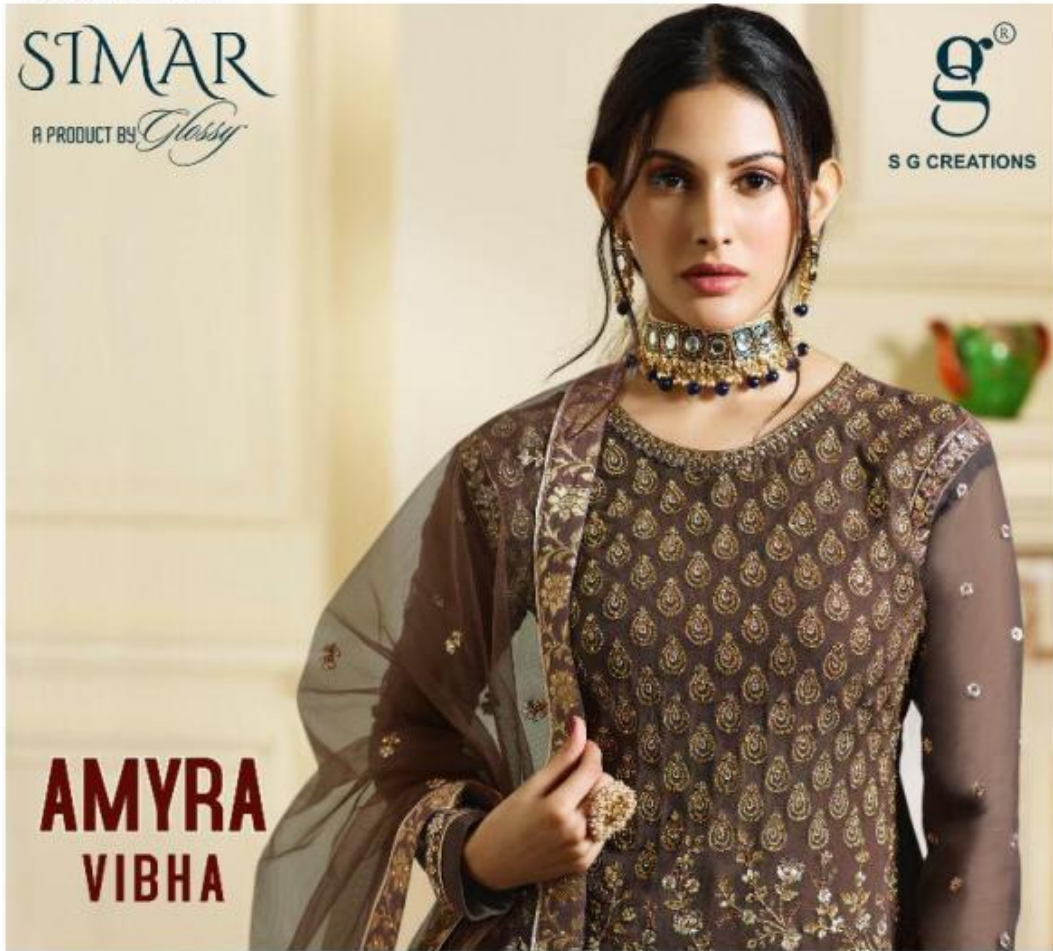

STIMAR<sup>®</sup>

A PRODUCT BY *Glossy*<sup>®</sup>

AMYRA  
• VIBHA •

SIMAR®

D.NO.4050

PRODUCT DETAILS

DESIGN NO.	TOP	BOTTOM	DUPATTA
4050	PURE SATIN WITH EMBROIDERY AND SWAROVSKI WORK	PURE GEORGETTE WITH EMBROIDERY AND SWAROVSKI WORK	NET WITH EMBROIDERY AND PURE JAQUARD BORDERS
4051	PURE SATIN WITH EMBROIDERY AND SWAROVSKI WORK	PURE GEORGETTE WITH EMBROIDERY AND SWAROVSKI WORK	NET WITH EMBROIDERY AND PURE JAQUARD BORDERS
4052	PURE SATIN WITH EMBROIDERY AND SWAROVSKI WORK	PURE BANARASI JAQUARD BOTTOM	NET WITH EMBROIDERY AND PURE JAQUARD BORDERS
4053	PURE SATIN WITH EMBROIDERY AND SWAROVSKI WORK	PURE GEORGETTE WITH EMBROIDERY AND SWAROVSKI WORK	NET WITH EMBROIDERY AND PURE JAQUARD BORDERS
4054	PURE GEORGETTE WITH EMBROIDERY AND SWAROVSKI WORK	PURE GEORGETTE WITH EMBROIDERY AND SWAROVSKI WORK	NET WITH EMBROIDERY AND PURE JAQUARD BORDERS