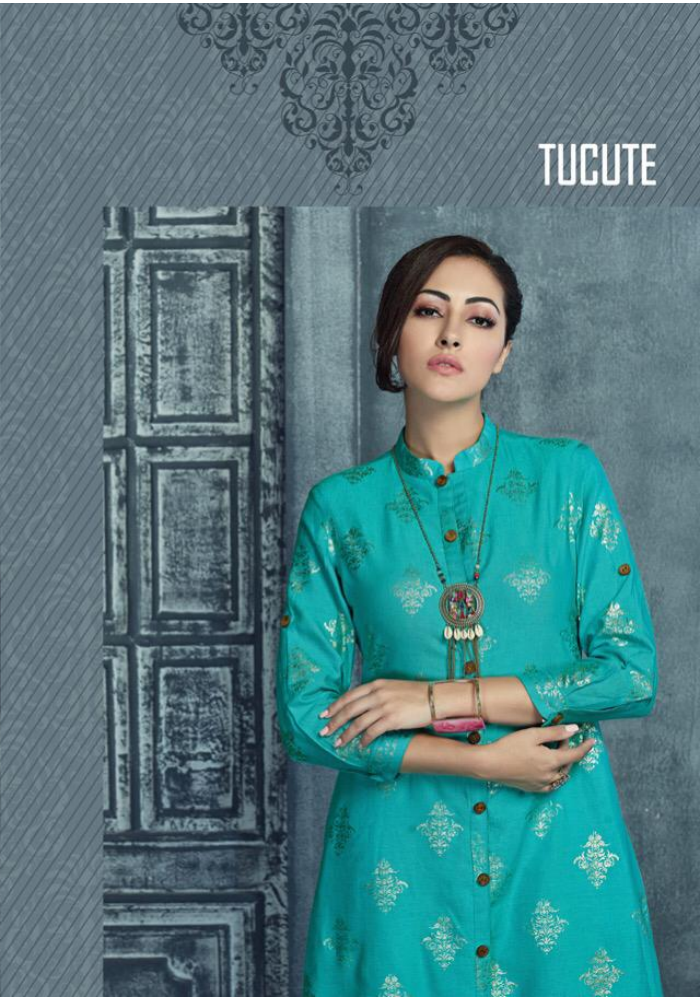

TUCUTE

TC 417

TUCUTE

TUCUTE

*“Discover & polish
Royalty in you,
with our exceptional
babiliments...”*

TUCUTE

TC 419

TUCUTE

TUCUTE

TUCUTE

Design No.	PROUDUCT NAME	Rate
TC-414	TUCUTE	695/-
TC-415	TUCUTE	695/-
TC-416	TUCUTE	695/-
TC-417	TUCUTE	695/-
TC-418	TUCUTE	695/-
TC-419	TUCUTE	695/-

(FULLY STITCHED)

FEBRIC

TOP

= RAYON FLEX FOIL PRINT