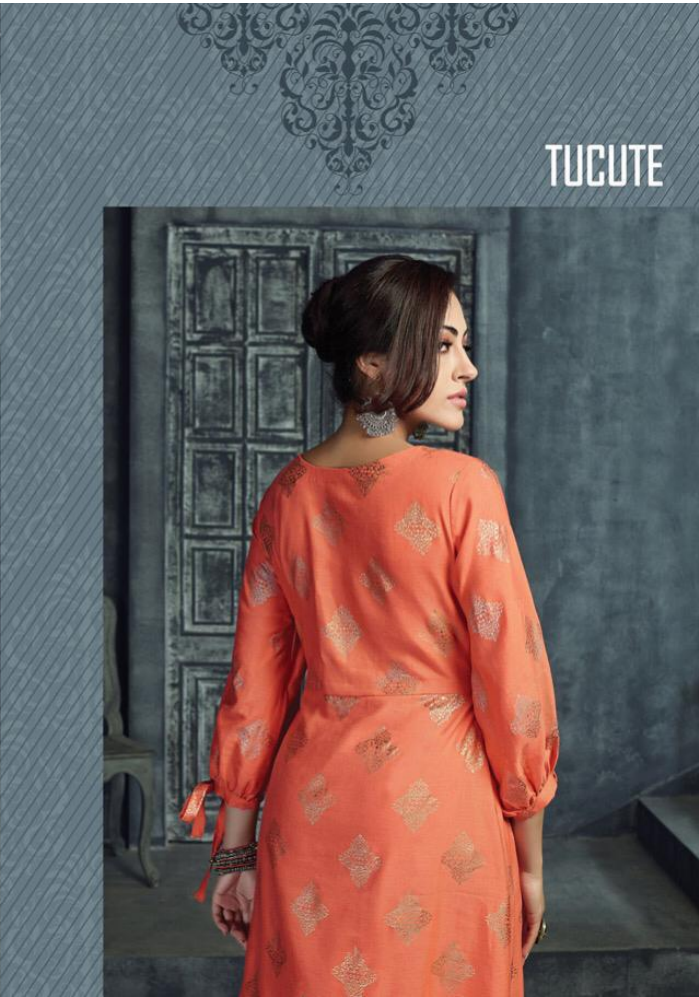

TC 417

TC 419

TUCUTE