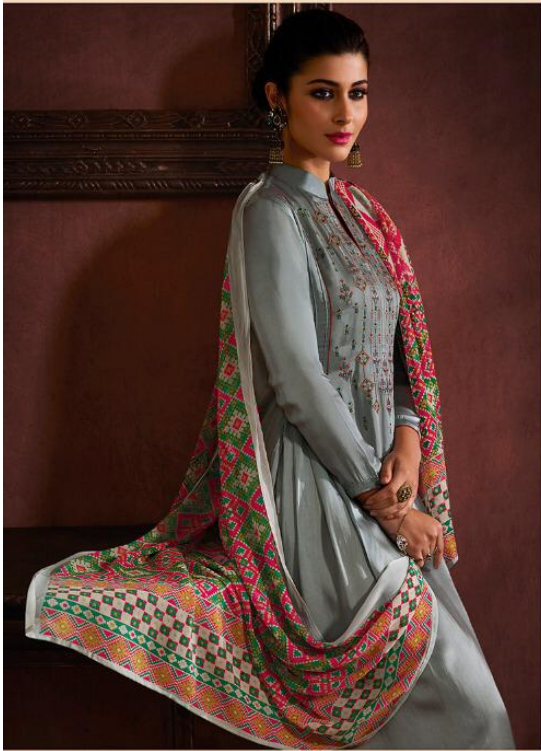

D.NO.18003

D.NO.18004