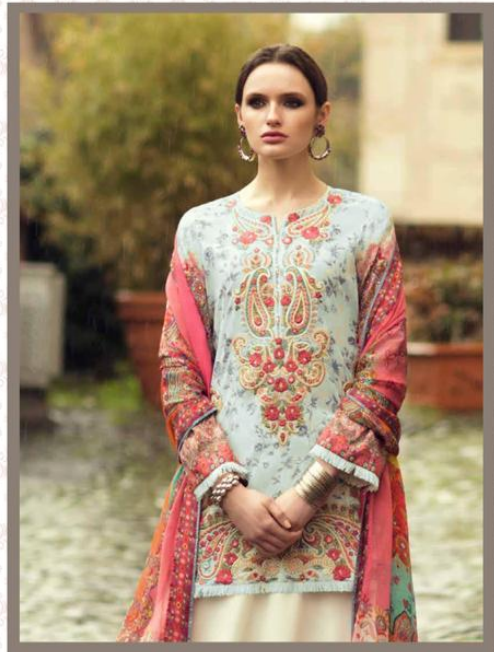

D.NO.35004