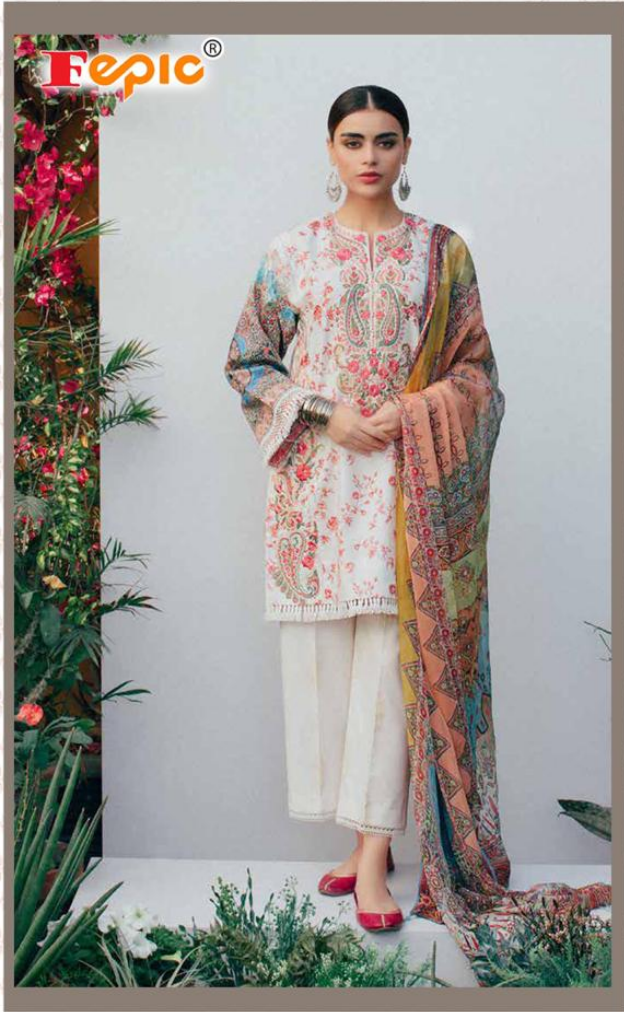

D.NO.35002