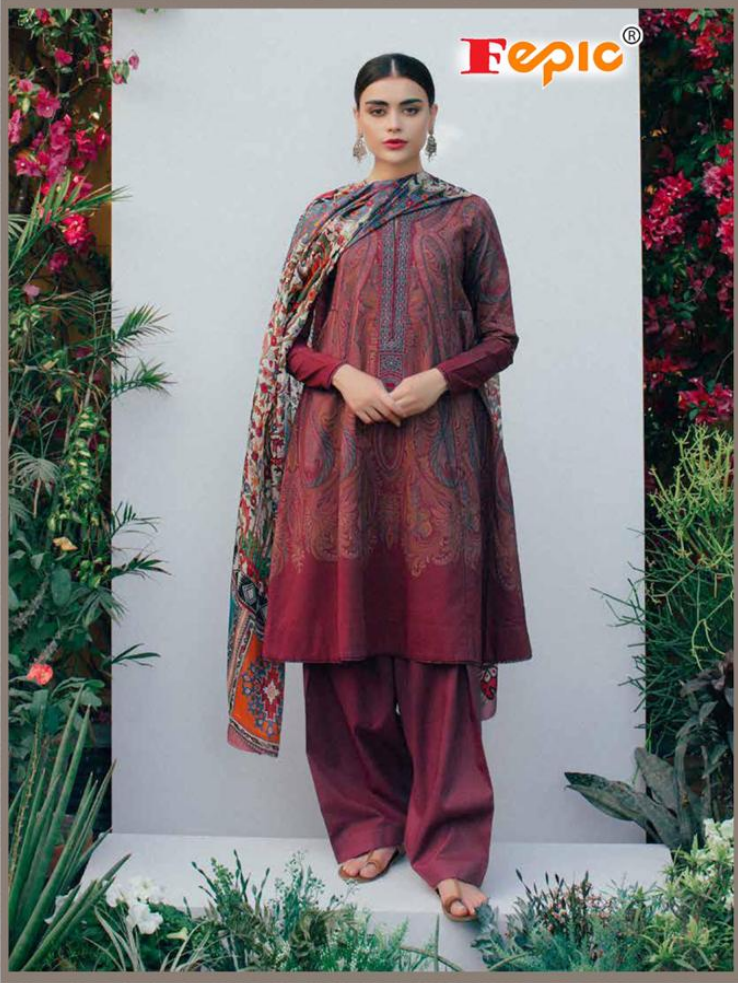

D.NO.35006