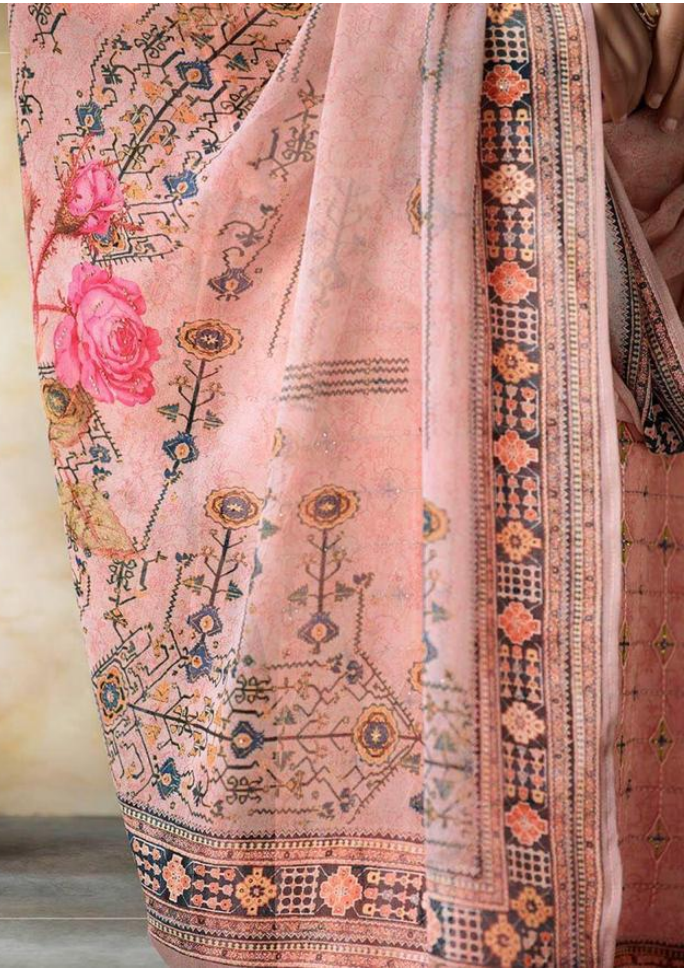

Om Lax
ARTISAN PRODUCTS

422