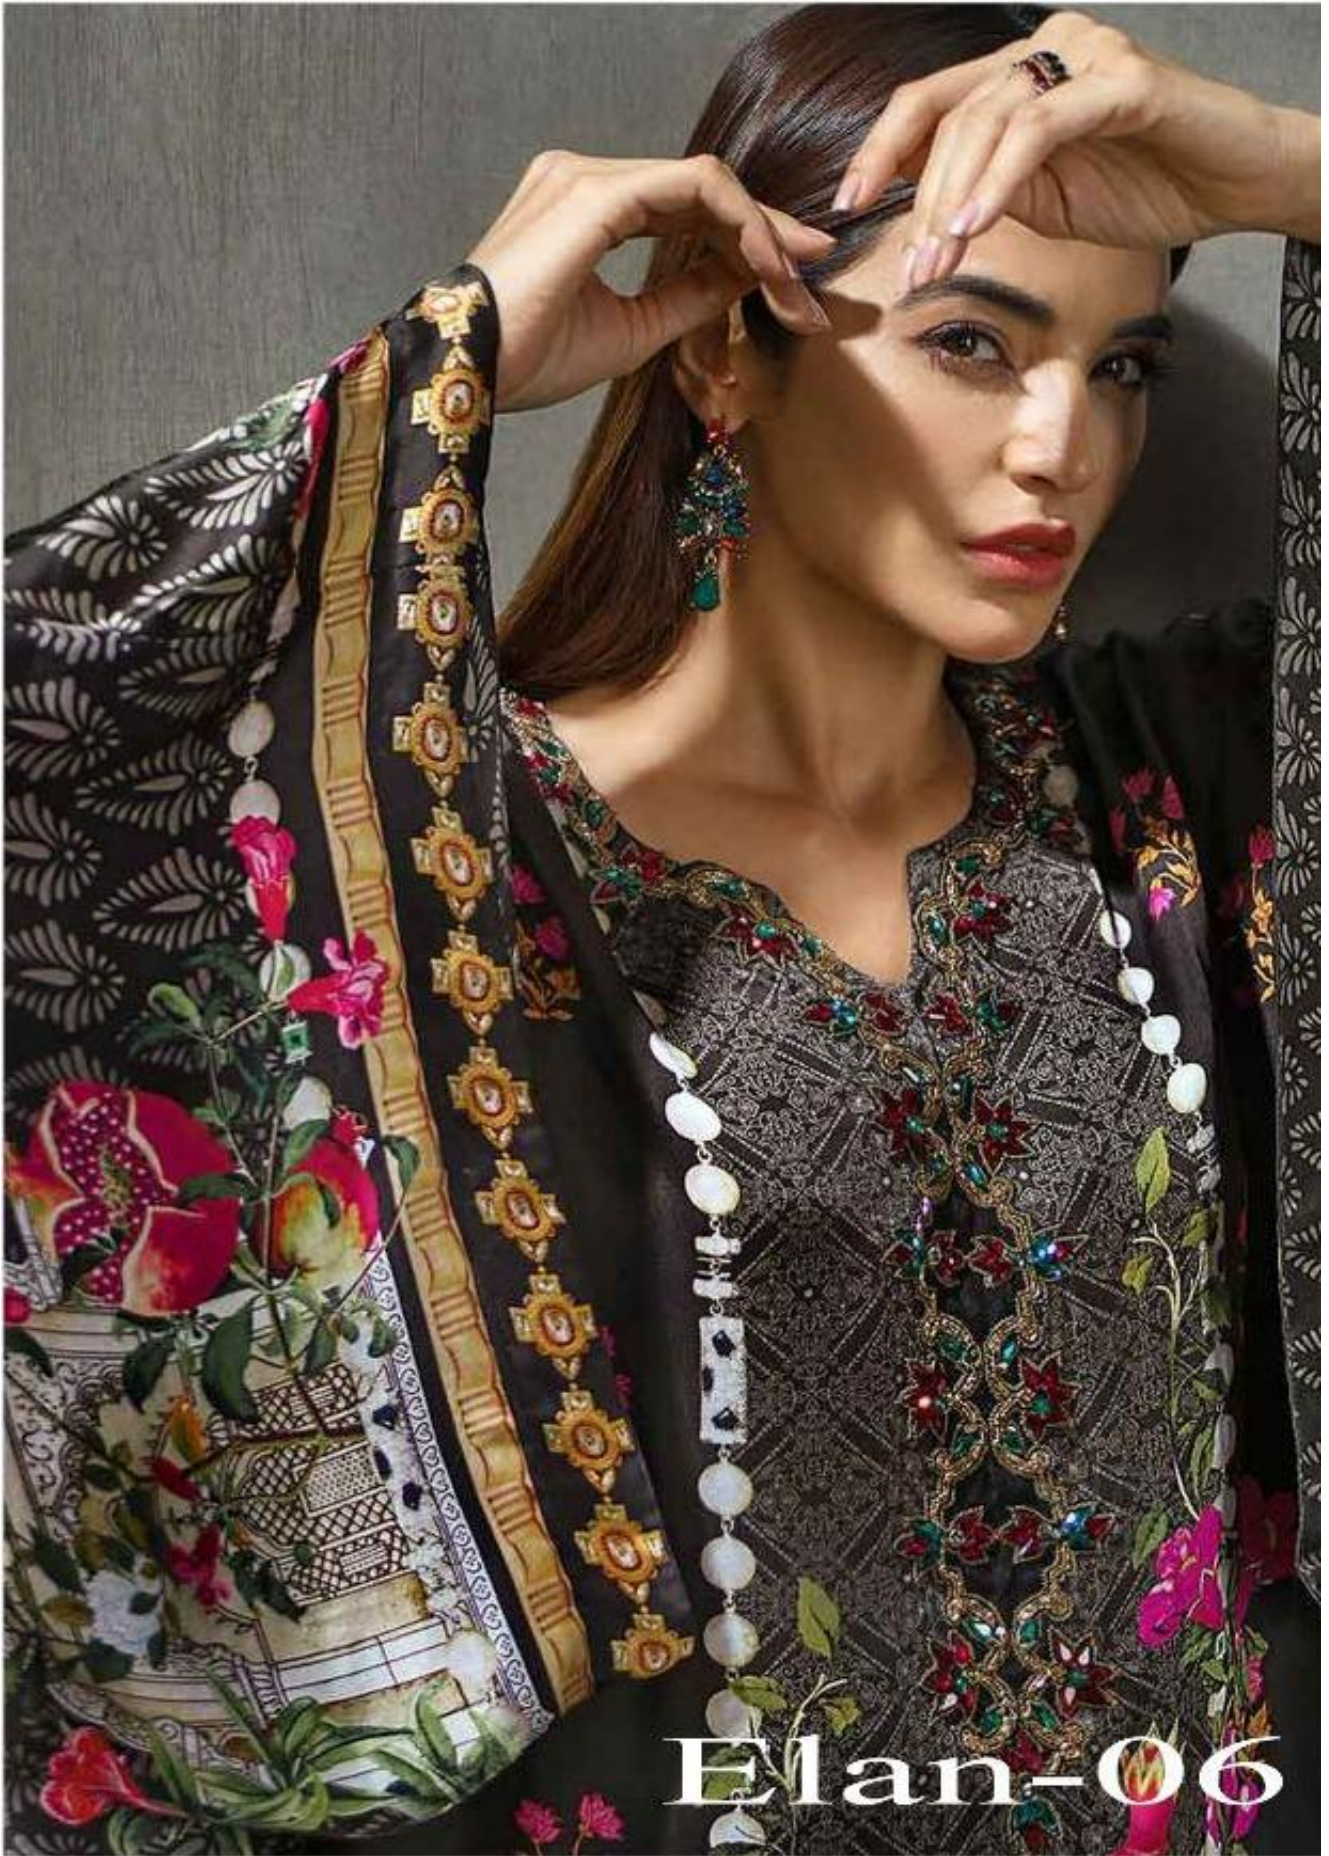

DEEPSY
suits

presents our new catlounge

Elan-6

D.No	TOP	BOTTOM	DUPATTA	RATE
700-101	Pure Japan Satin Digital Print With Hand Made Accessories	Santoon	Tabby silk Digital Print	899/-
700-102	Pure Japan Satin Digital Print With Embroidery	Santoon Digital Print	Tabby silk Digital Print	950/-
700-103	Pure Japan Satin Digital Print With Embroidery	Crushed Silk With Embroidery	Tabby silk Digital Print	950/-
700-104	Pure Japan Satin Digital Print With Hand Made Accessories	Santoon	Tabby silk Digital Print	850/-
700-105	Pure Japan Satin Digital Print With Embroidery & Handwork	Santoon	Tabby silk Digital Print	899/-
700-106	Pure Japan Satin Digital Print With Embroidery	Santoon	Tabby silk Digital Print	850/-

RATE: 899+ GST EXTRA

LOOKING FORWARD FOR POSITVE RESPONSE FROM YOU ALL.

Elan-06