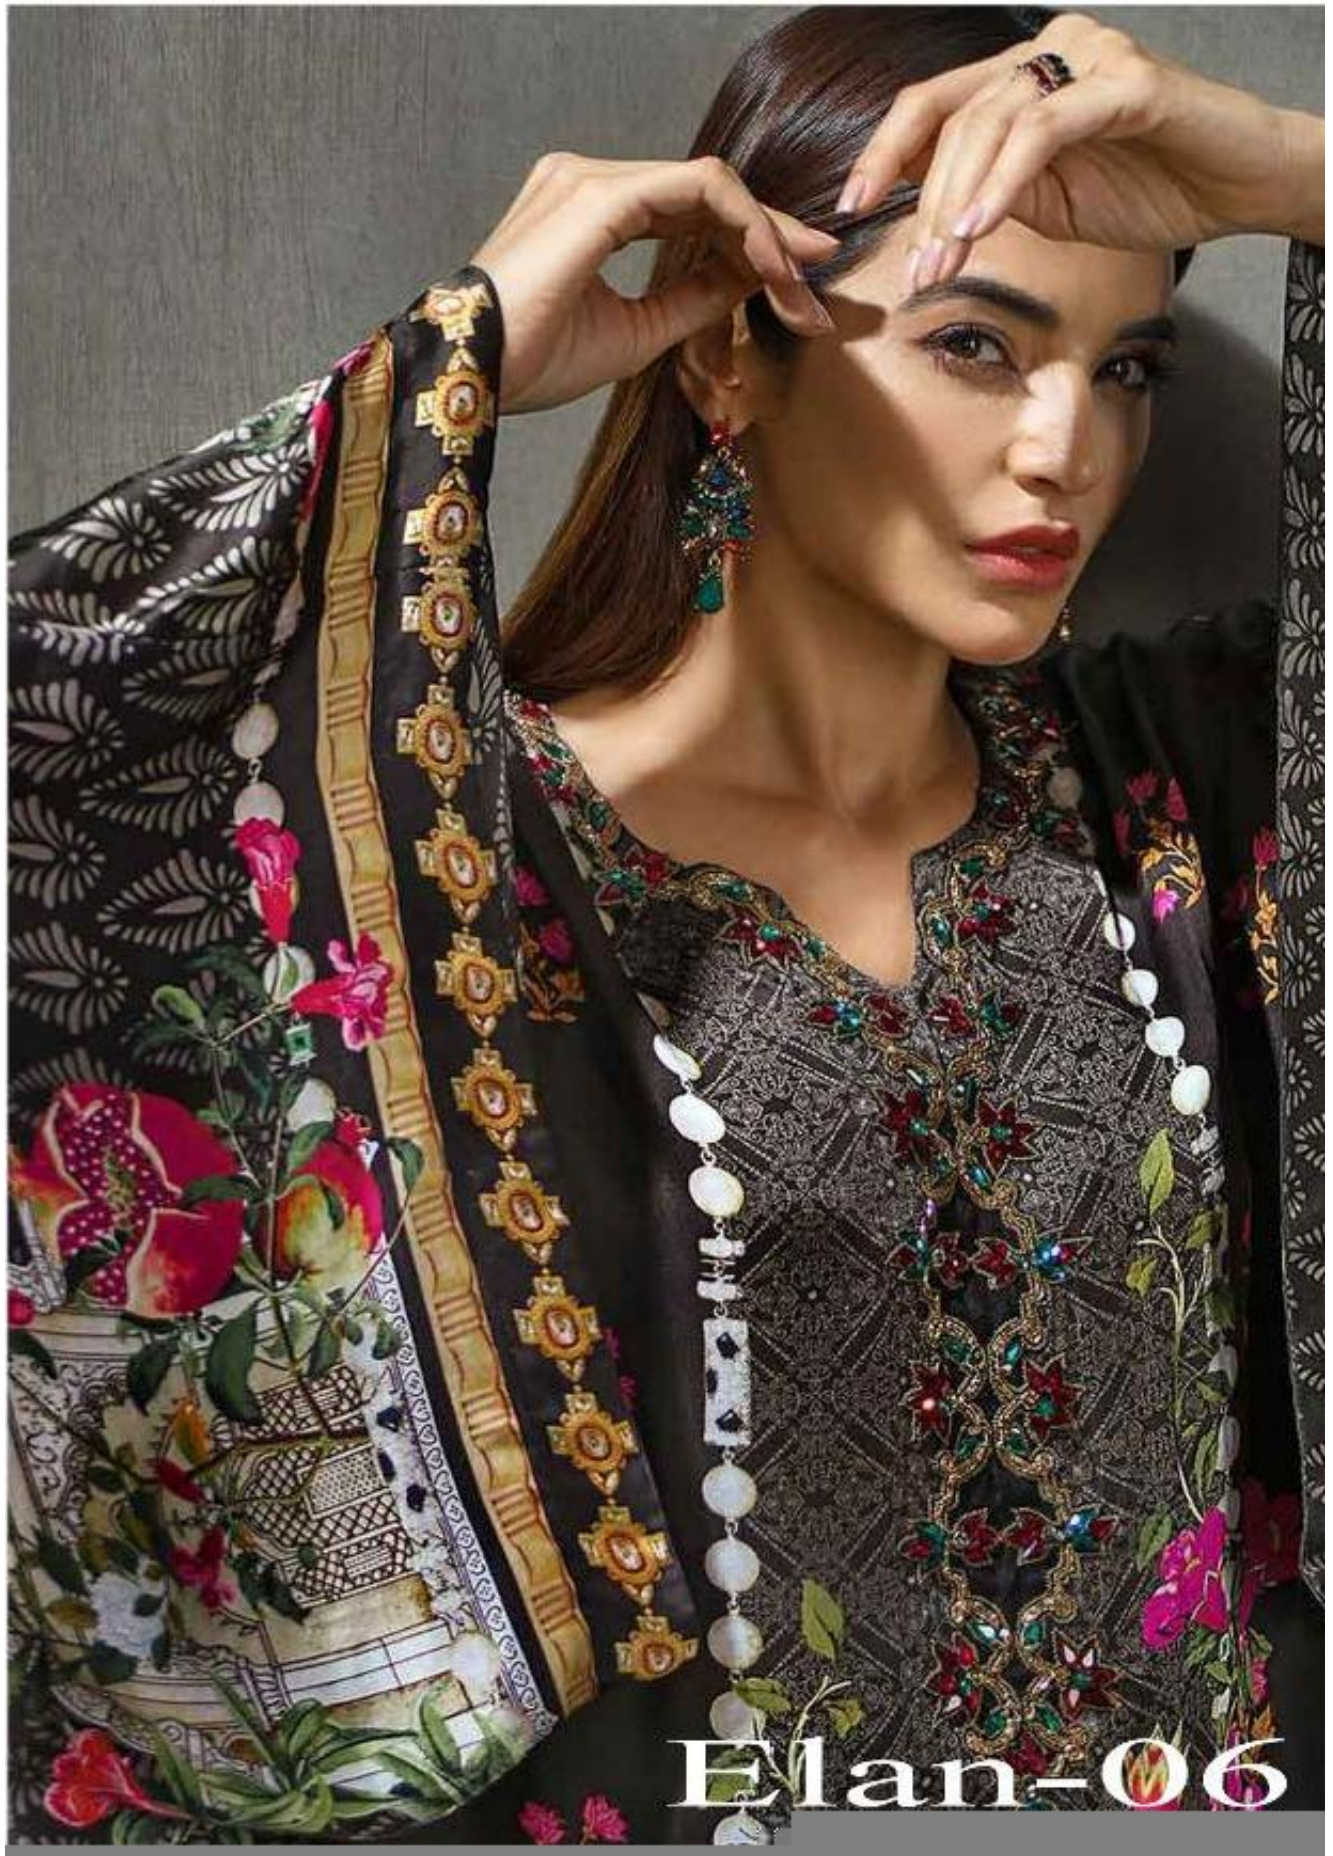

700-101

700-102

700-103

700-104

700-105

700-106

DEEPSY
S
SUITS
Elan-06

Elan-06

DEEPSY
suits

presents our new catlounge

Elan-6

| D.No | TOP | BOTTOM | DUPATTA | RATE |
|----------------|--|---------------------------------|--------------------------|-------|
| 700-101 | Pure Japan Satin Digital Print With Hand Made Accessories | Santoon | Tabby silk Digital Print | 899/- |
| 700-102 | Pure Japan Satin Digital Print With Embroidery | Santoon Digital Print | Tabby silk Digital Print | 950/- |
| 700-103 | Pure Japan Satin Digital Print With Embroidery | Crushed Silk With Embroidery | Tabby silk Digital Print | 950/- |
| 700-104 | Pure Japan Satin Digital Print With Hand Made Accessories | Santoon | Tabby silk Digital Print | 850/- |
| 700-105 | Pure Japan Satin Digital Print With Embroidery & Handwork | Santoon | Tabby silk Digital Print | 899/- |
| 700-106 | Pure Japan Satin Digital Print With Embroidery | Santoon | Tabby silk Digital Print | 850/- |