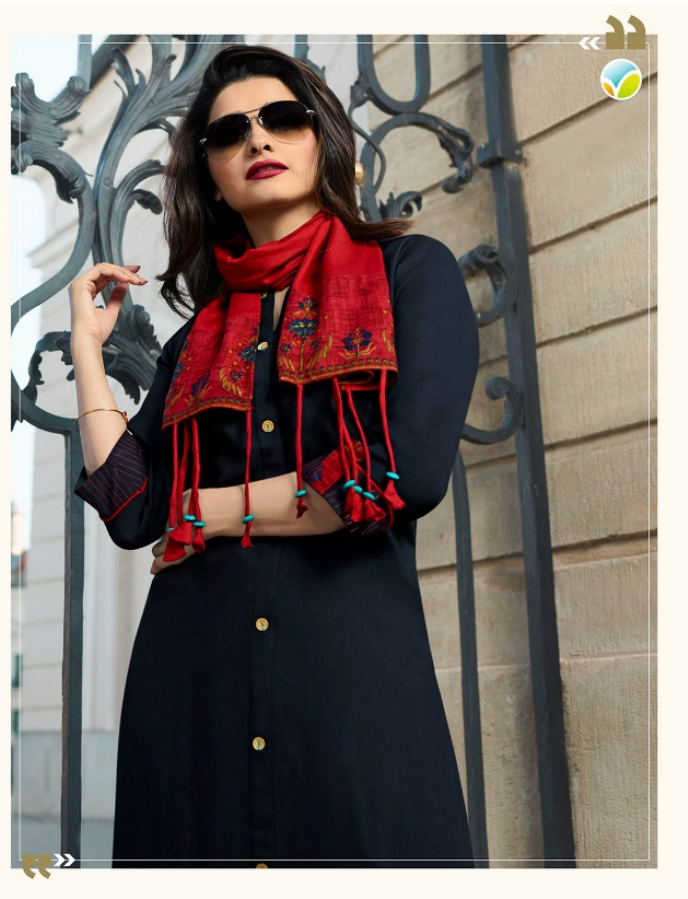

VINAY[®]

TUMBAA[®]

polo.

A Product by Vinay Fashion LLP.

35882

35881

35882

35886