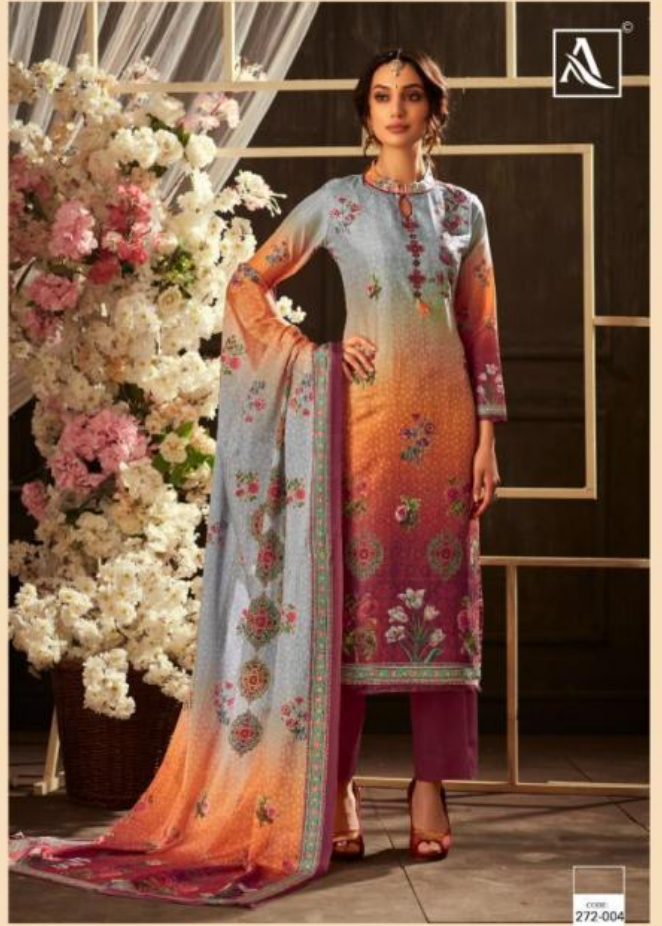

Romani Silk

The Designer Digital Print Collection

FASHION ATTRACTION

Romani Silk

The Designer Digital Print Collection

ELE
GAN
CE

lavish design to
luxurious fabrics
we have everything
for your fashion
indulgence....

code
272-002

THE IMAGI NATI ON

We invite you to explore
the language of texture
with original details,
ruffles, color and style.
Your look gets better
definition with just a little
attention to detail.

A girl should be two things