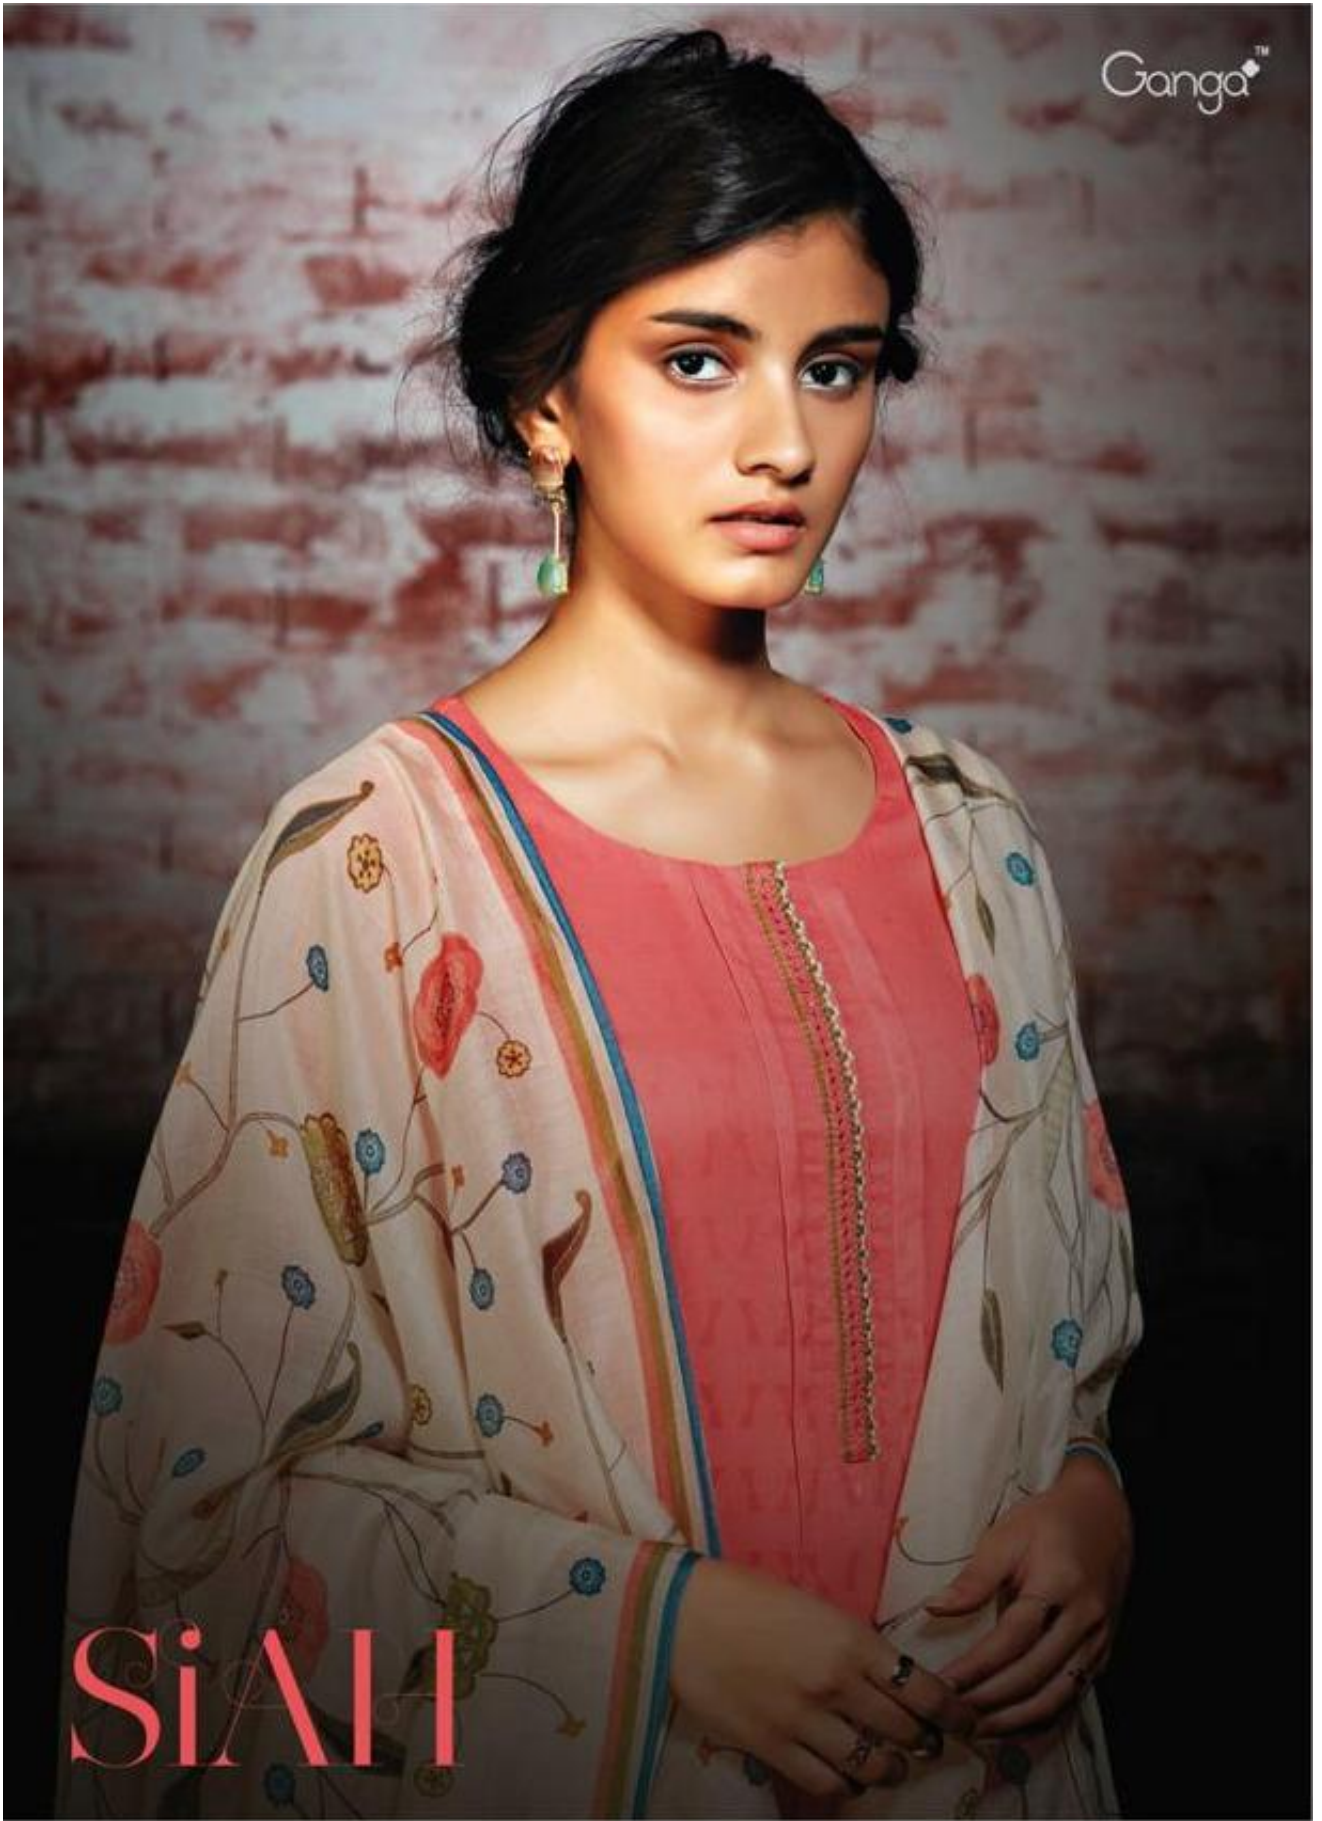

Ganga™

SIAMI

7303

7306

SIAH – DESIGNER SALWAR SUITS

DESIGN NO.	CATALOG NAME	DESCRIPTION	PRICE
7301	SIAH	Pure Cotton Lawn Digital Printed With Extra Sleeves & Emb	1420/-
7302	SIAH	Pure Cotton Lawn Digital Printed With Extra Sleeves & Emb	1420/-
7303	SIAH	Pure Cotton Lawn Digital Printed With Extra Sleeves & Emb	1420/-
7304	SIAH	Pure Cotton Lawn Digital Printed With Extra Sleeves & Emb	1420/-
7305	SIAH	Pure Cotton Lawn Digital Printed With Extra Sleeves & Emb	1420/-
7306	SIAH	Pure Cotton Lawn Digital Printed With Extra Sleeves & Emb	1420/-
7307	SIAH	Pure Cotton Lawn Digital Printed With Extra Sleeves & Emb	1420/-
7308	SIAH	Pure Cotton Lawn Digital Printed With Extra Sleeves & Emb	1420/-
7309	SIAH	Pure Cotton Lawn Digital Printed With Extra Sleeves & Emb	1420/-