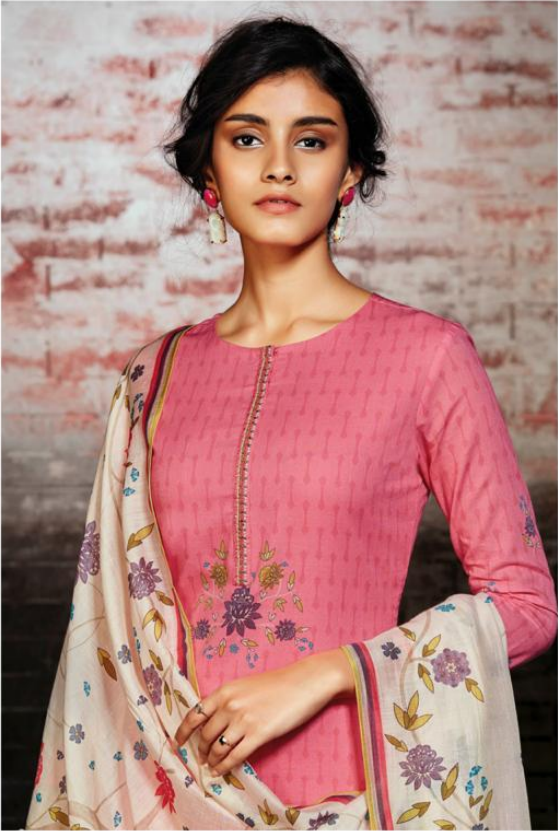

Ganga™

SIAMI

7303

7306

SIAH – DESIGNER SALWAR SUITS

DESIGN NO.	CATALOG NAME	DESCRIPTION	PRICE
7301	SIAH	Pure Cotton Lawn Digital Printed With Extra Sleeves & Emb	1420/-
7302	SIAH	Pure Cotton Lawn Digital Printed With Extra Sleeves & Emb	1420/-
7303	SIAH	Pure Cotton Lawn Digital Printed With Extra Sleeves & Emb	1420/-
7304	SIAH	Pure Cotton Lawn Digital Printed With Extra Sleeves & Emb	1420/-
7305	SIAH	Pure Cotton Lawn Digital Printed With Extra Sleeves & Emb	1420/-
7306	SIAH	Pure Cotton Lawn Digital Printed With Extra Sleeves & Emb	1420/-
7307	SIAH	Pure Cotton Lawn Digital Printed With Extra Sleeves & Emb	1420/-
7308	SIAH	Pure Cotton Lawn Digital Printed With Extra Sleeves & Emb	1420/-
7309	SIAH	Pure Cotton Lawn Digital Printed With Extra Sleeves & Emb	1420/-