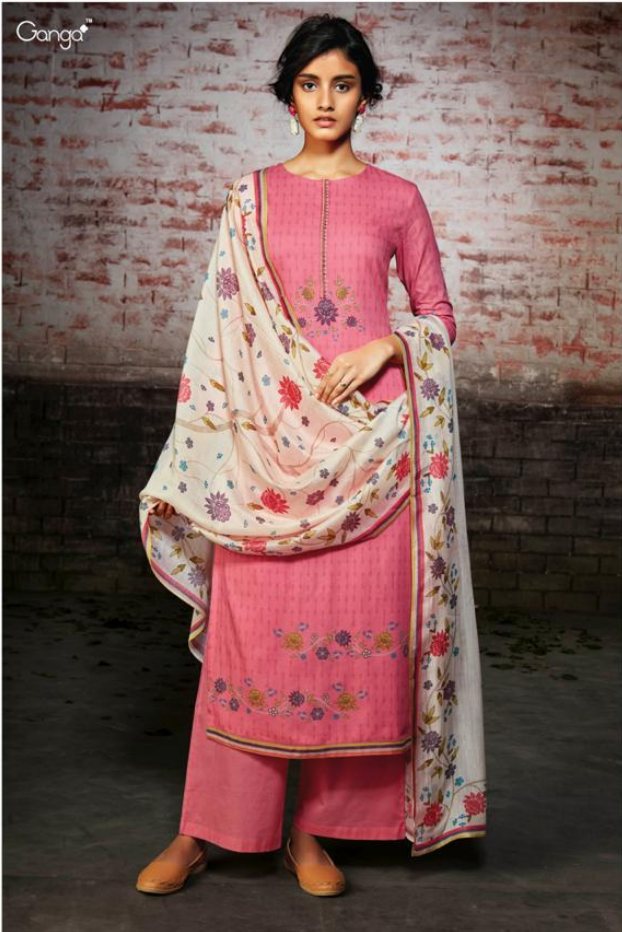

Ganga™

SIAMI

7303

7306

SIAH – DESIGNER SALWAR SUITS

DESIGN NO.	CATALOG NAME	DESCRIPTION	PRICE
7301	SIAH	Pure Cotton Lawn Digital Printed With Extra Sleeves & Emb	1420/-
7302	SIAH	Pure Cotton Lawn Digital Printed With Extra Sleeves & Emb	1420/-
7303	SIAH	Pure Cotton Lawn Digital Printed With Extra Sleeves & Emb	1420/-
7304	SIAH	Pure Cotton Lawn Digital Printed With Extra Sleeves & Emb	1420/-
7305	SIAH	Pure Cotton Lawn Digital Printed With Extra Sleeves & Emb	1420/-
7306	SIAH	Pure Cotton Lawn Digital Printed With Extra Sleeves & Emb	1420/-
7307	SIAH	Pure Cotton Lawn Digital Printed With Extra Sleeves & Emb	1420/-
7308	SIAH	Pure Cotton Lawn Digital Printed With Extra Sleeves & Emb	1420/-
7309	SIAH	Pure Cotton Lawn Digital Printed With Extra Sleeves & Emb	1420/-