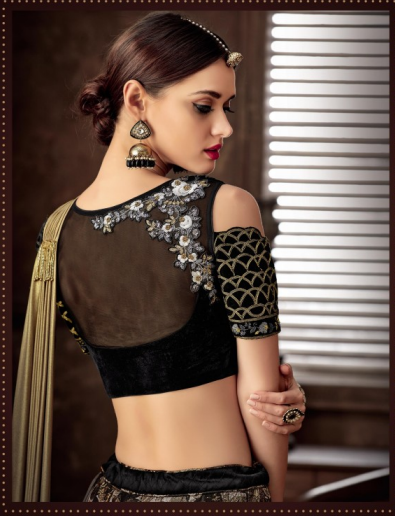

5107

5110

M

5111

5113

5116

5104

DESIGN NO	PRICE	LEHENGA FABRIC	BLOUSE FABRIC	DUPATTA FABRIC	SAREE COLOR	BLOUSE COLOR	DUPATA COLOR	SAREE WORK
5103	5055	Fancy Jacquard	Taffeta	Lycra	Black, Copper	Black, Copper	Copper	Thread, sequins and cord embroidery, 3d applique flowers, Swarovski
5104	6145	Dual tone Taffeta	Dual Tone Taffeta	Lycra	Beige	Beige	Chiku	Cord and Sequins embroidery
5105	6385	Dual Tone taffeta	Velvet	Lycra	Green-blue	Dark Green	Green	Cord and Sequins embroidery, stone work
5106	6185	Jacquard Silk	Jacquard Silk, Velvet	Lycra	Cream	Cream	Maroon	Cord and sequins embroidery
5107	5075	Fancy Jacquard	Taffeta	Lycra	Black	Black	Pink	Sequins embroidery
5108	7085	Fancy Lycra	Sequinned Net	Fancy Lycra	Turquoise Blue	Black	Turquoise Blue	Thread and sequins embroidery
5109	6035	Taffeta Silk	Taffeta Silk	Lycra	Peach	Peach	Copper	Thread, Zari and sequins embroidery, 3D applique flowers.
5110	5435	Taffeta Silk	Taffeta Silk	Lycra	Blue	Blue	Silver	Zari and sequins embroidery
5111	6145	Velvet	Velvet	Lycra	Wine	Wine	Peach	Zari, cord and sequins embroidery
5112	5285	Taffeta Silk	Taffeta Silk	Lycra	Blue	Blue	Sky Blue	Thread, cord and sequins embroidery
5113	7195	Fancy Lycra	Net	Fancy Lycra	Wine, Silver	Wine	Wine	Sequins and handwork embroidery
5114	6255	Taffeta Silk	Taffeta Silk	Lycra	Pastel green	Pastel Green	Gold	Cord and Sequins embroidery
5115	5365	Fancy Jacquard	Velvet	Lycra	Black	Black	Gold	Cord and sequins embroidery, hand work details
5116	6255	Taffeta Silk	Taffeta Silk	Lycra	Grey	Grey	Peach	Cord and Sequins embroidery, 3D applique flowers
5117	7135	Velvet	Velvet	Lycra	Blue	Blue	Green	Zari, cord and sequins embroidery ; 3D applique flowers