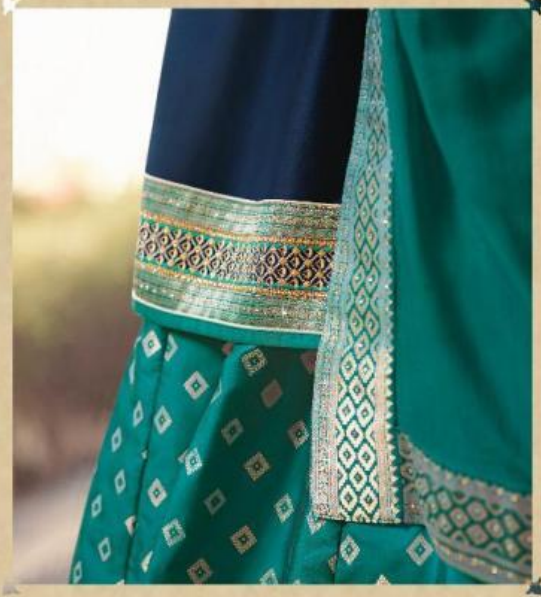

• ADORNED LIKE •
• A DEM •