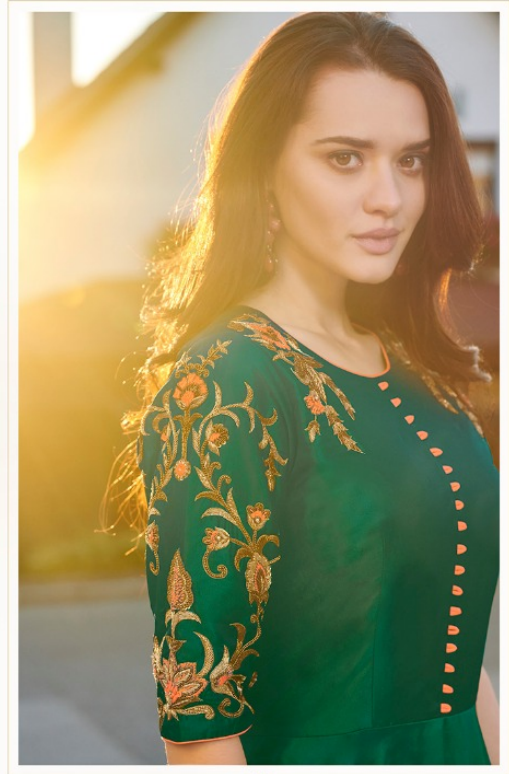

Arihant NX<sup>®</sup>

**.FOREVER.** Vol-2

the **Sence** and  
Sensuality

  
Arihant NX®

11015

  
Arihant NX®

THE  
*EXCLUSIVE*  
LOOK

11014

Arihant NX<sup>®</sup>

**.FOREVER.** Vol-2

MODERN WITH  
Classy Touch

**Arihant NX**<sup>TM</sup>  
**FOREVER**  
Vol-2

| D.NO  | TOP                    | INNER      | RATE  |
|-------|------------------------|------------|-------|
| 11009 | SOFT SILK TAPETA SATIN | MALAI CRAP | 995/- |
| 11010 | TWO TONE BAMBOO SILK   | MALAI CRAP | 995/- |
| 11011 | DAIMOND JORGET         | MALAI CRAP | 995/- |
| 11012 | DAIMOND JORGET         | MALAI CRAP | 995/- |
| 11013 | SOFT SILK TAPETA SATIN | MALAI CRAP | 995/- |
| 11014 | GANGA SILK SLUB        | MALAI CRAP | 995/- |
| 11015 | SOFT SILK TAPETA SATIN | MALAI CRAP | 995/- |
| 11016 | SOFT SILK TAPETA SATIN | MALAI CRAP | 995/- |