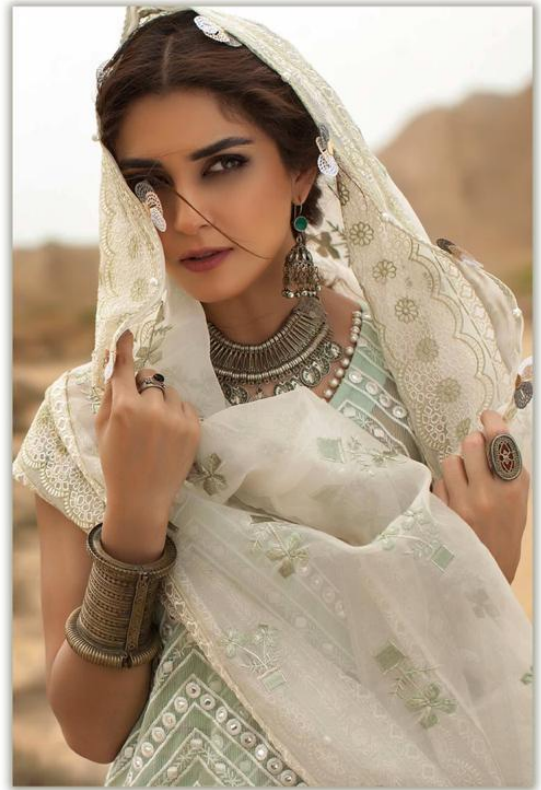

**Fepic**<sup>®</sup>

**ROSEMEEN**

*crimson*

  
D.NO.29002

  
D.NO.29001

D.NO	TOP	BOTTOM	INNER	DUPATTA
29001	HEAVY NET	SANTOON	SANTOON	NET WITH HEAVY EMBROIDERY WITH PEARLS
29002	HEAVY NET	SANTOON	SANTOON	PURE ORGANZA SILK WITH DIGITAL PRINT AND HANDWORK
29003	HEAVY NET	SANTOON	SANTOON	NET WITH HEAVY EMBROIDERY WITH PEARLS
29004	PURE ORGANZA SILK	SANTOON	SANTOON	PURE ORGANZA SILK WITH HEAVY EMBROIDERY
29005	FAUX GEORGETTE	SANTOON	SANTOON	CHIFFON WITH DIGITAL PRINT
29006	PURE ORGANZA SILK	SANTOON	SANTOON	PURE ORGANZA SILK WITH HEAVY EMBROIDERY
29007	HEAVY NET	SANTOON	SANTOON	PURE ORGANZA SILK WITH DIGITAL PRINT AND HANDWORK

D.NO.29005

D.NO.29006

D.NO.29007

**Fepic**<sup>®</sup>  
**ROSEMEEN**  
*crimson*

  
D.NO.29007

  
D.NO.29006

  
D.NO.29004

  
D.NO.29003