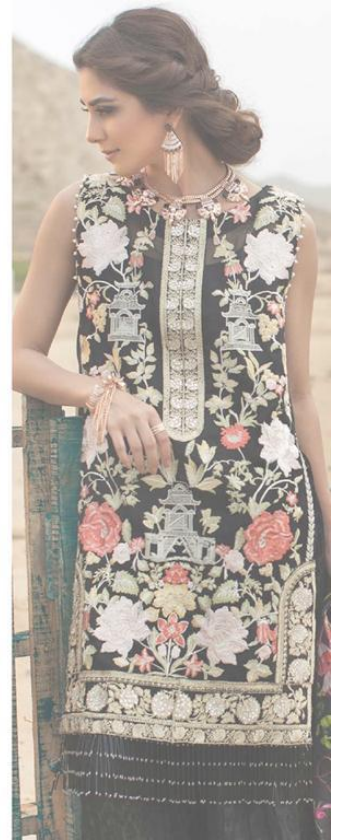

**Fepic**<sup>®</sup>

**ROSEMEEN**

*crimson*

  
D.NO.29002

  
D.NO.29001

D.NO	TOP	BOTTOM	INNER	DUPATTA
29001	HEAVY NET	SANTOON	SANTOON	NET WITH HEAVY EMBROIDERY WITH PEARLS
29002	HEAVY NET	SANTOON	SANTOON	PURE ORGANZA SILK WITH DIGITAL PRINT AND HANDWORK
29003	HEAVY NET	SANTOON	SANTOON	NET WITH HEAVY EMBROIDERY WITH PEARLS
29004	PURE ORGANZA SILK	SANTOON	SANTOON	PURE ORGANZA SILK WITH HEAVY EMBROIDERY
29005	FAUX GEORGETTE	SANTOON	SANTOON	CHIFFON WITH DIGITAL PRINT
29006	PURE ORGANZA SILK	SANTOON	SANTOON	PURE ORGANZA SILK WITH HEAVY EMBROIDERY
29007	HEAVY NET	SANTOON	SANTOON	PURE ORGANZA SILK WITH DIGITAL PRINT AND HANDWORK

**Fepic**<sup>®</sup>

**ROSEMEEN**  
*crimson*

 :\_Fepic

 :Fb.com/Fepic11

**Epic**®

  
D.NO.29005

**Fepic**<sup>®</sup>

**ROSEMEEN**

D.NO.29005

D.NO.29006

D.NO.29007

**Fepic**<sup>®</sup>  
**ROSEMEEN**  
*crimson*

  
D.NO.29007

  
D.NO.29006

  
D.NO.29004

  
D.NO.29003