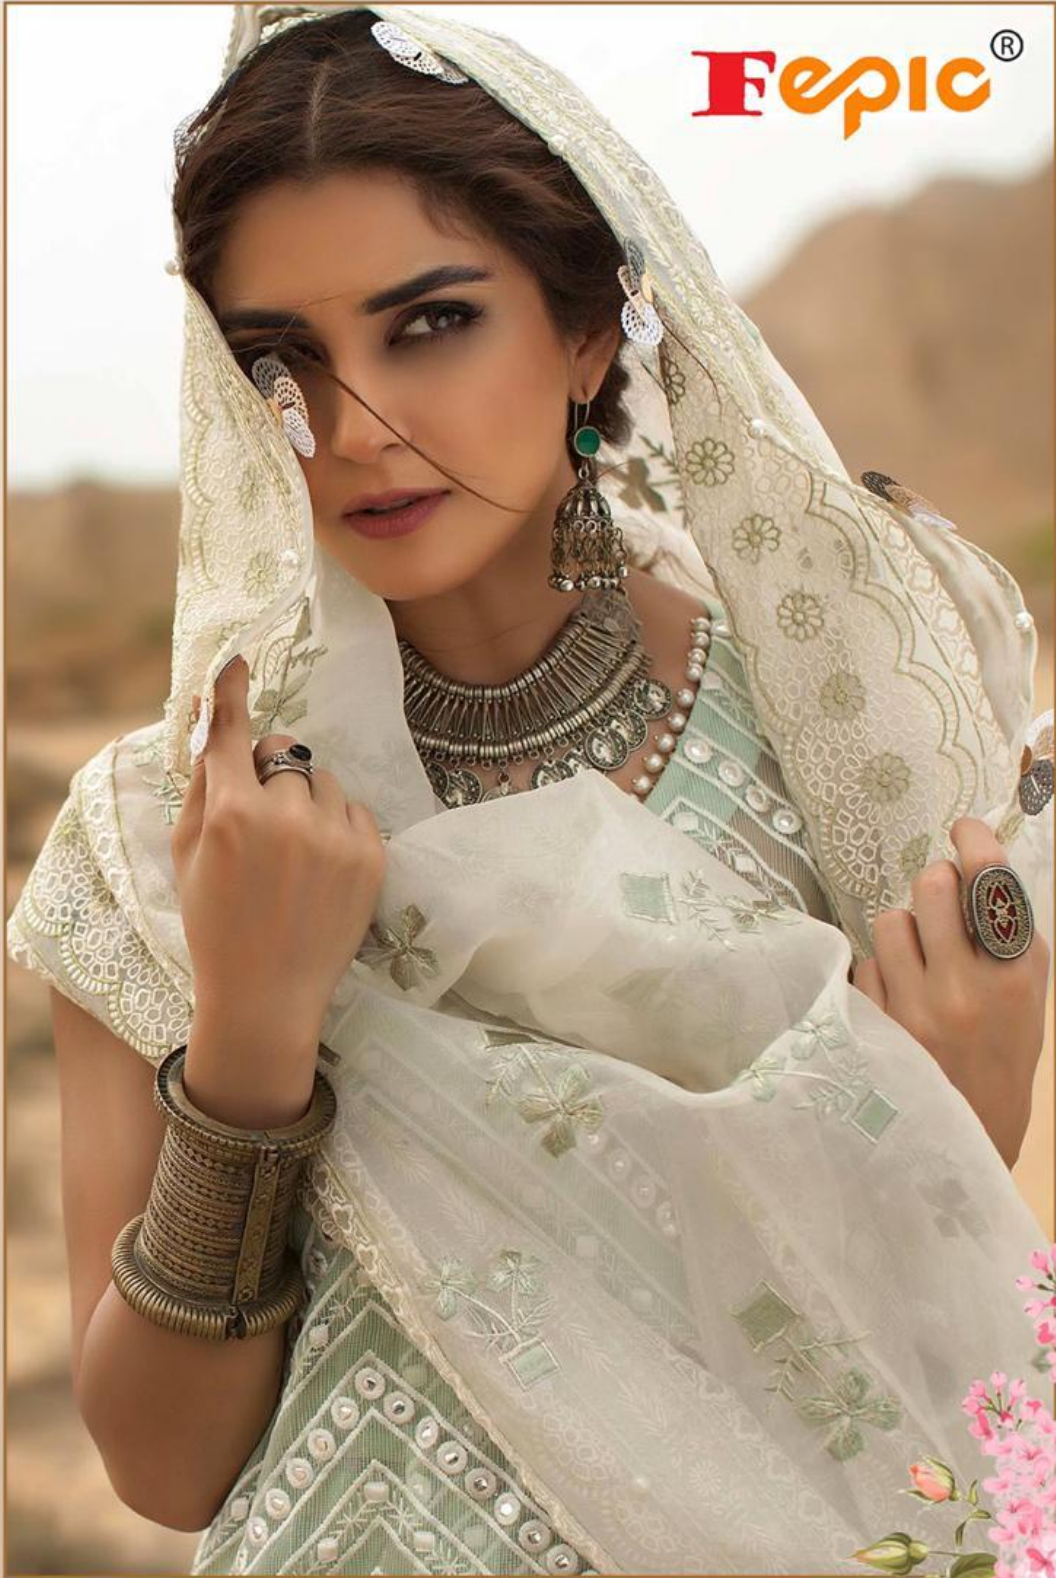

**Fepic**<sup>®</sup>

**ROSEMEEN**

*crimson*

  
D.NO.29002

  
D.NO.29001

D.NO	TOP	BOTTOM	INNER	DUPATTA
29001	HEAVY NET	SANTOON	SANTOON	NET WITH HEAVY EMBROIDERY WITH PEARLS
29002	HEAVY NET	SANTOON	SANTOON	PURE ORGANZA SILK WITH DIGITAL PRINT AND HANDWORK
29003	HEAVY NET	SANTOON	SANTOON	NET WITH HEAVY EMBROIDERY WITH PEARLS
29004	PURE ORGANZA SILK	SANTOON	SANTOON	PURE ORGANZA SILK WITH HEAVY EMBROIDERY
29005	FAUX GEORGETTE	SANTOON	SANTOON	CHIFFON WITH DIGITAL PRINT
29006	PURE ORGANZA SILK	SANTOON	SANTOON	PURE ORGANZA SILK WITH HEAVY EMBROIDERY
29007	HEAVY NET	SANTOON	SANTOON	PURE ORGANZA SILK WITH DIGITAL PRINT AND HANDWORK

**Fepic**<sup>®</sup>

**ROSEMEEN**  
*crimson*

 :\_Fepic

 :Fb.com/Fepic11

**Epic**®

  
D.NO.29005

**Fepic**<sup>®</sup>

**ROSEMEEN**