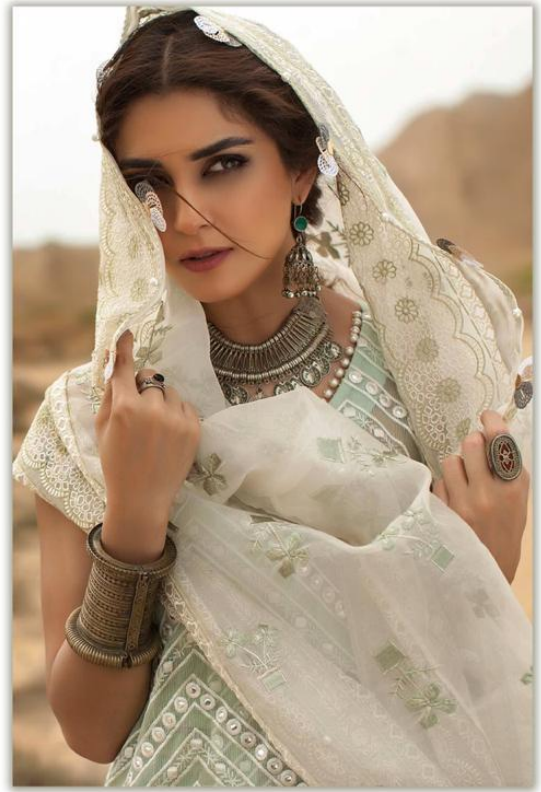

**Fepic**<sup>®</sup>

**ROSEMEEN**

*crimson*

  
D.NO.29002

  
D.NO.29001

D.NO	TOP	BOTTOM	INNER	DUPATTA
29001	HEAVY NET	SANTOON	SANTOON	NET WITH HEAVY EMBROIDERY WITH PEARLS
29002	HEAVY NET	SANTOON	SANTOON	PURE ORGANZA SILK WITH DIGITAL PRINT AND HANDWORK
29003	HEAVY NET	SANTOON	SANTOON	NET WITH HEAVY EMBROIDERY WITH PEARLS
29004	PURE ORGANZA SILK	SANTOON	SANTOON	PURE ORGANZA SILK WITH HEAVY EMBROIDERY
29005	FAUX GEORGETTE	SANTOON	SANTOON	CHIFFON WITH DIGITAL PRINT
29006	PURE ORGANZA SILK	SANTOON	SANTOON	PURE ORGANZA SILK WITH HEAVY EMBROIDERY
29007	HEAVY NET	SANTOON	SANTOON	PURE ORGANZA SILK WITH DIGITAL PRINT AND HANDWORK

D.NO.29005

D.NO.29006

D.NO.29007

**Fepic**<sup>®</sup>  
**ROSEMEEN**  
*crimson*

  
D.NO.29007

  
D.NO.29006

  
D.NO.29004

  
D.NO.29003