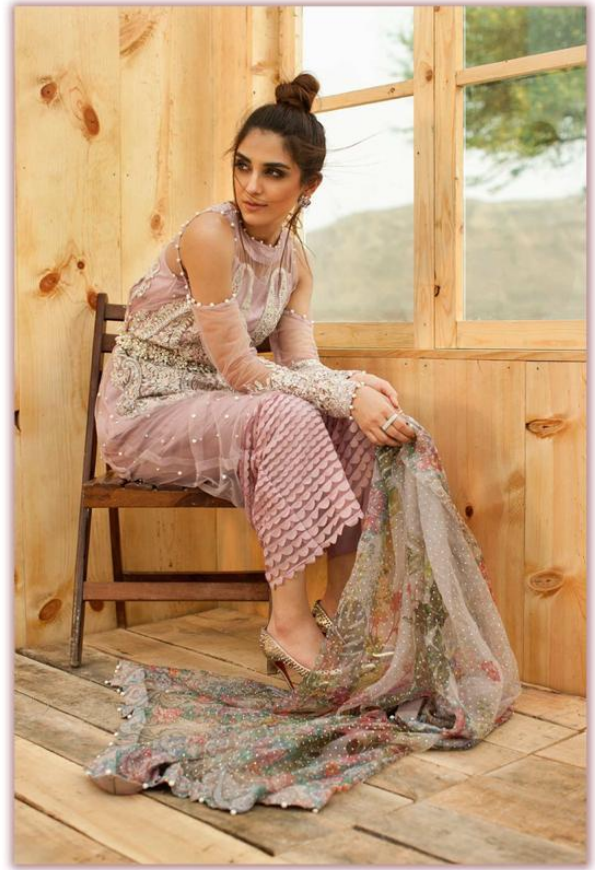

**Fepic**<sup>®</sup>

**ROSEMEEN**

*crimson*

  
D.NO.29002

  
D.NO.29001

D.NO	TOP	BOTTOM	INNER	DUPATTA
29001	HEAVY NET	SANTOON	SANTOON	NET WITH HEAVY EMBROIDERY WITH PEARLS
29002	HEAVY NET	SANTOON	SANTOON	PURE ORGANZA SILK WITH DIGITAL PRINT AND HANDWORK
29003	HEAVY NET	SANTOON	SANTOON	NET WITH HEAVY EMBROIDERY WITH PEARLS
29004	PURE ORGANZA SILK	SANTOON	SANTOON	PURE ORGANZA SILK WITH HEAVY EMBROIDERY
29005	FAUX GEORGETTE	SANTOON	SANTOON	CHIFFON WITH DIGITAL PRINT
29006	PURE ORGANZA SILK	SANTOON	SANTOON	PURE ORGANZA SILK WITH HEAVY EMBROIDERY
29007	HEAVY NET	SANTOON	SANTOON	PURE ORGANZA SILK WITH DIGITAL PRINT AND HANDWORK