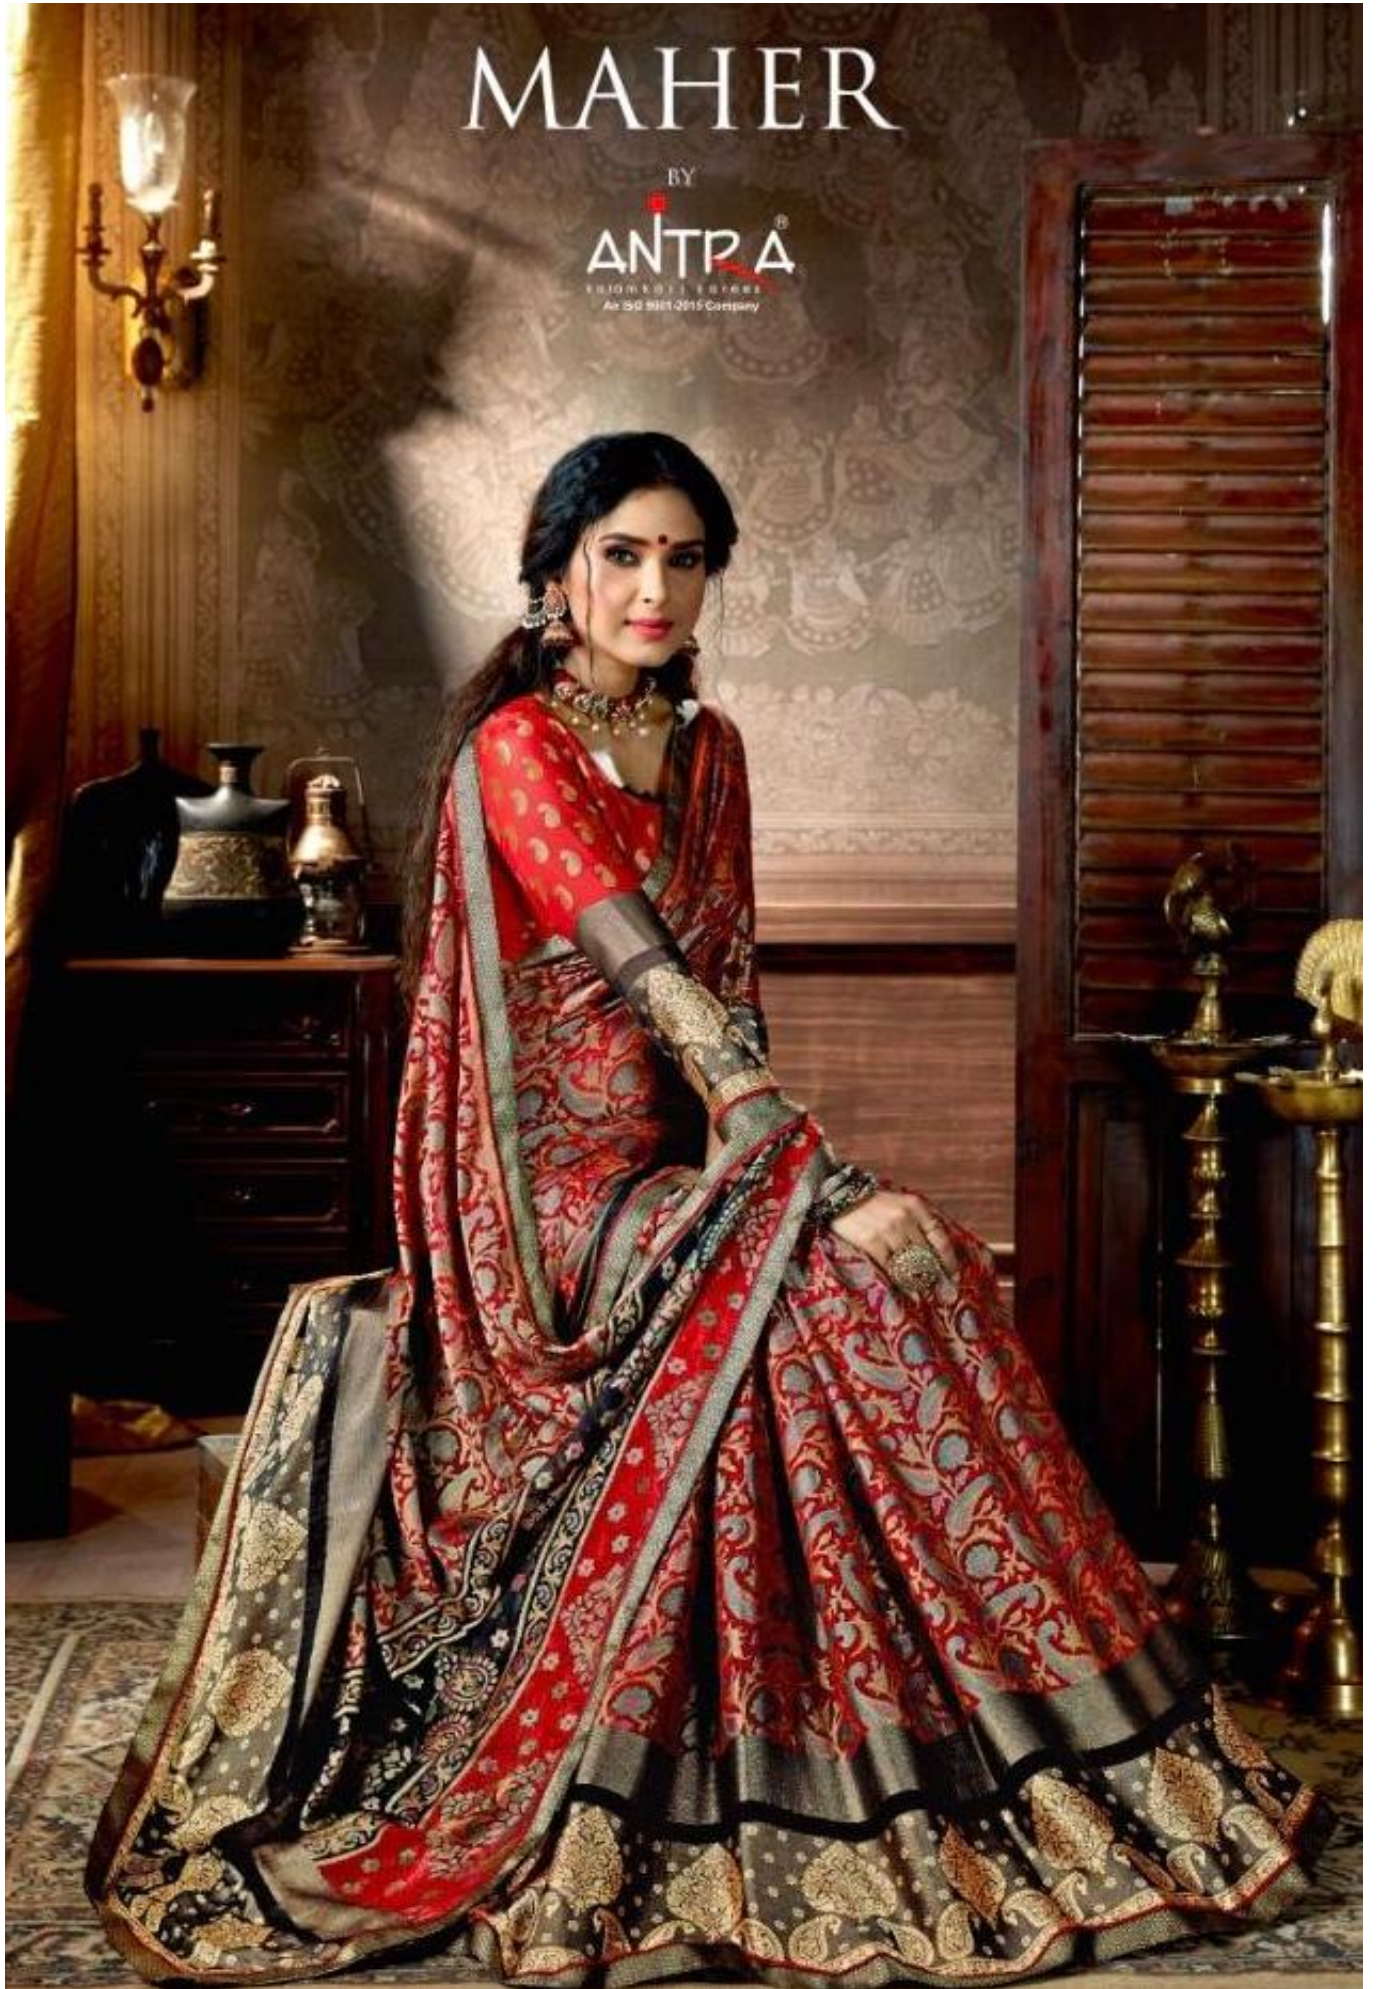

MAHER

BY

ANTRA

DESIGNER WEAR
An ISO 9001:2015 Company