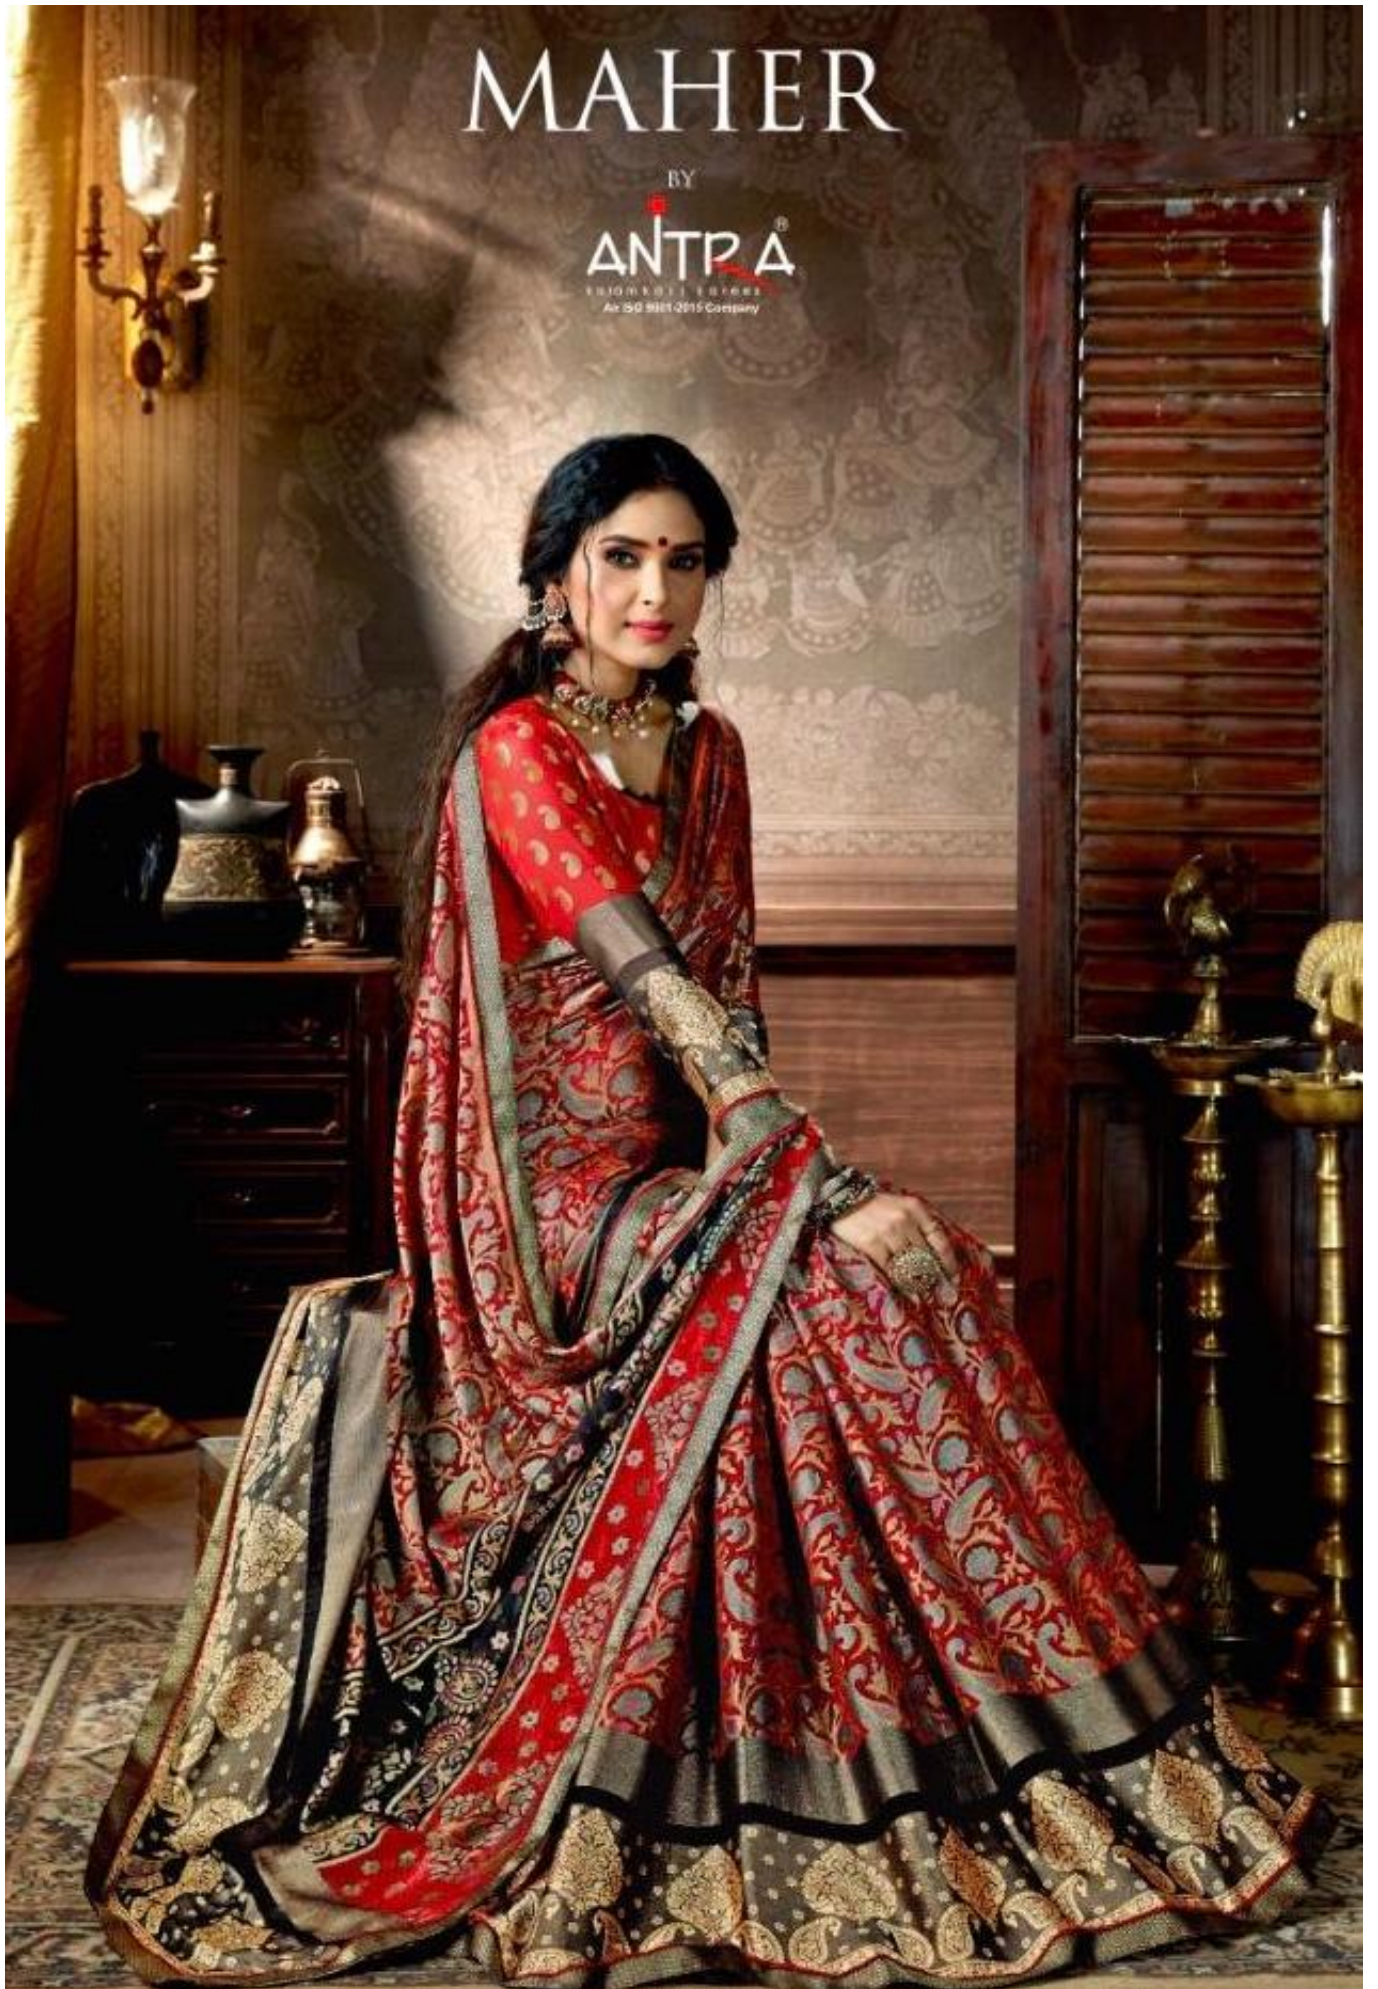

MAHER

BY

ANTRA

DESIGNER WEAR
An ISO 9001:2015 Company

58448

ANTRA
SILKWEAVE SAREES

58449

58441 58442 58443 58444 58445