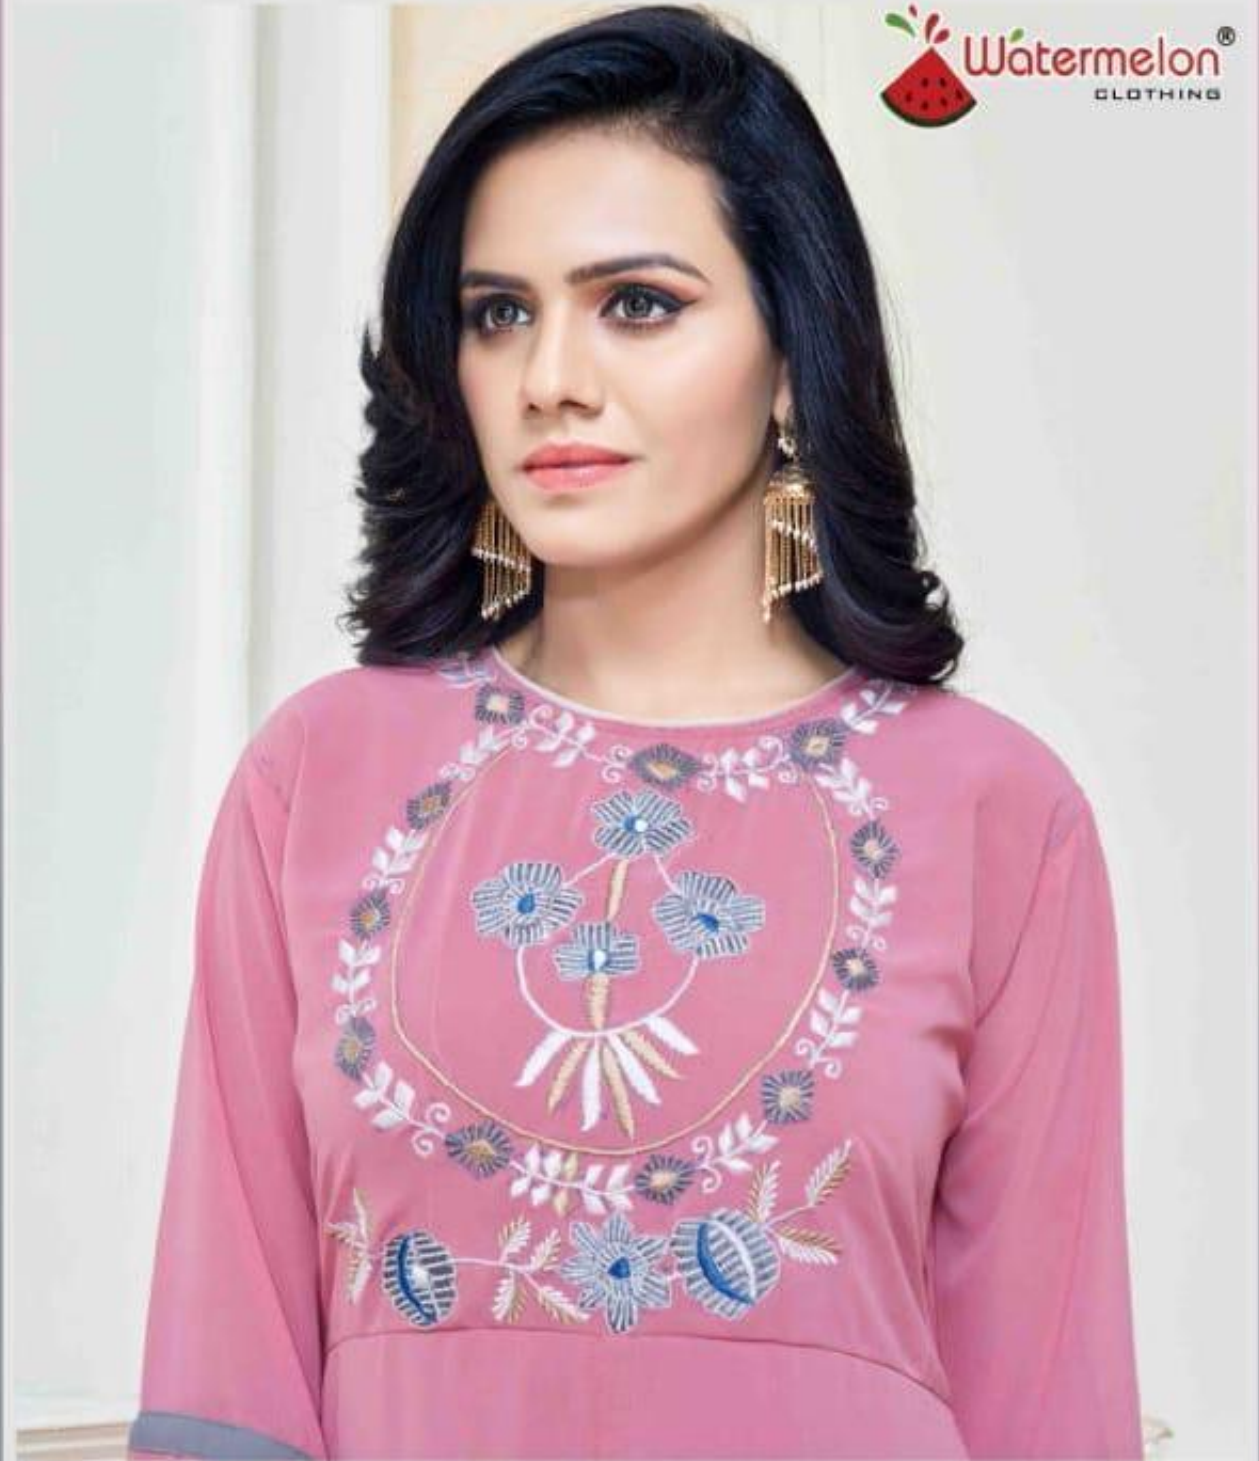

CHEERY

1001

1002

1003

1004

1005

WOMAN S

SWEET DESIERES

1002

CHEERY

Style hunter

This season brings a new dimension to fashion as it seeks innovation and creativity. Due to a continuous demand from our valuable customer and prolonged this season.

SIDE LOOK
SO NICE QUEEN