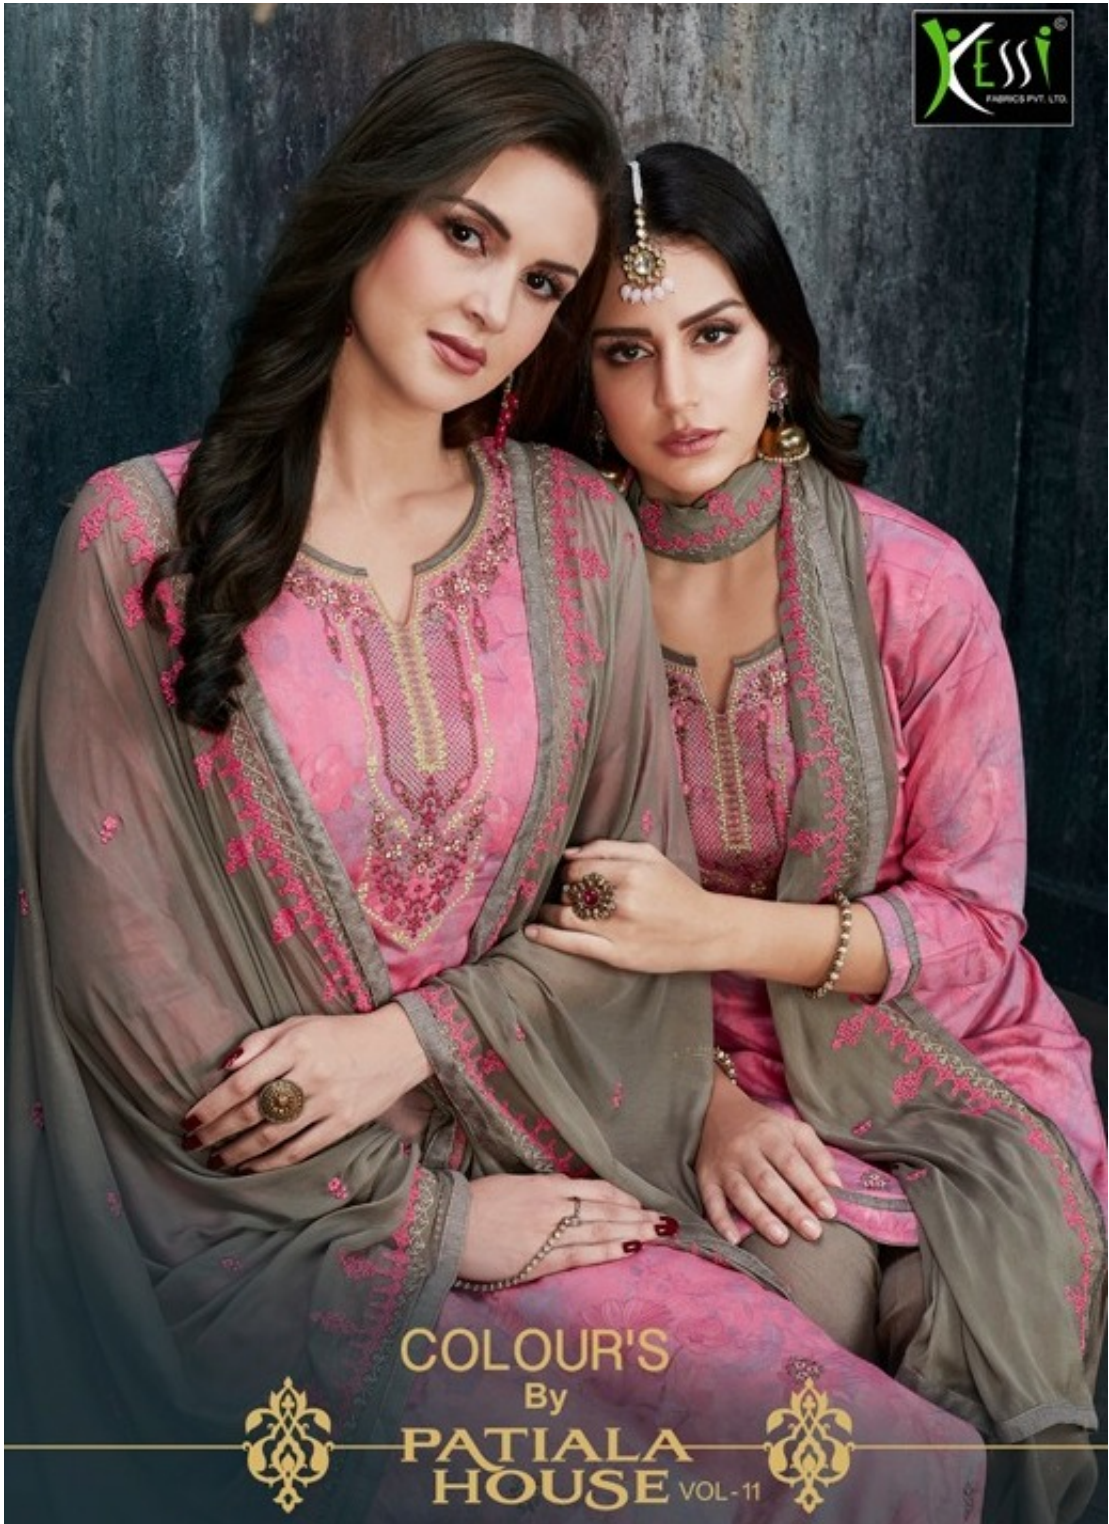

COLOUR'S
By
PATIALA
HOUSE VOL-11