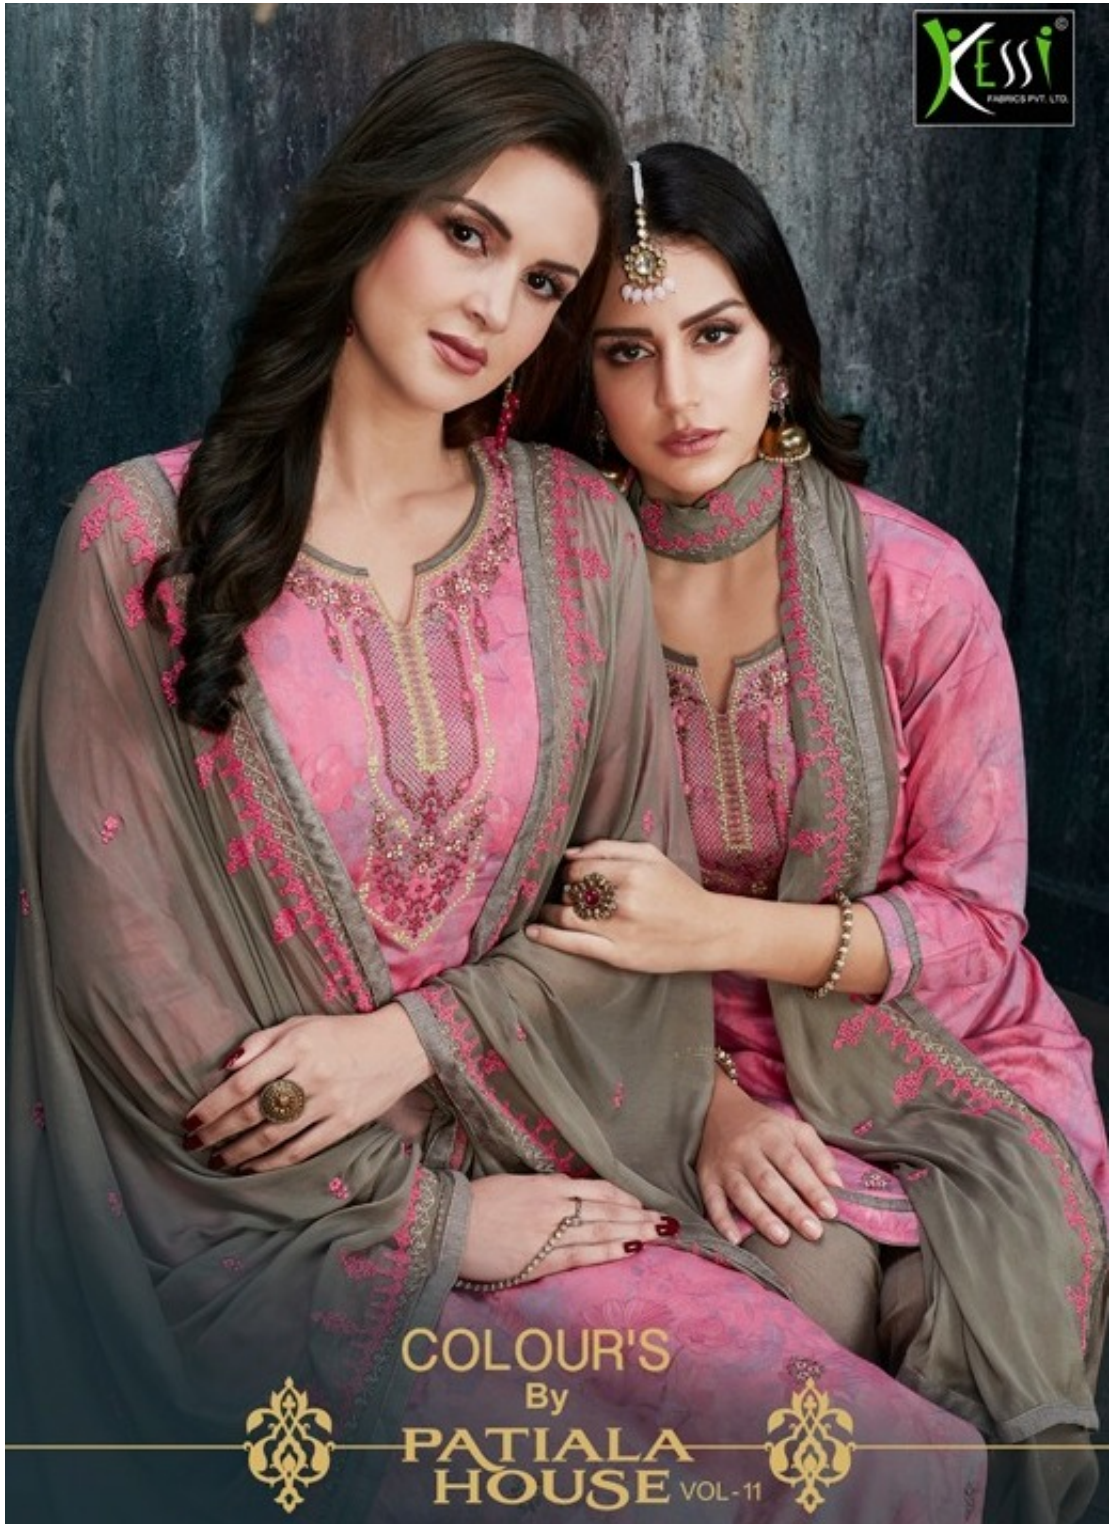

COLOUR'S
By
PATIALA
HOUSE VOL-11