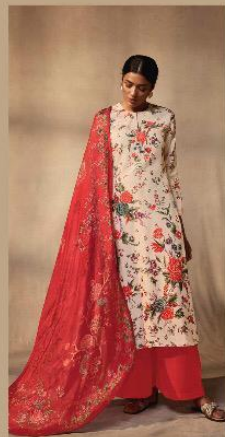

490

415

485

445

470

432

Fre

Floral kurta set
with dupatta
available in sizes
S, M, L, XL, XXL

Florida

100% cotton in the
front and back, 100%
silk in the shawl.

Flora

Fre

445

Two pieces of the
same collection
from the same
collection

485

Fine