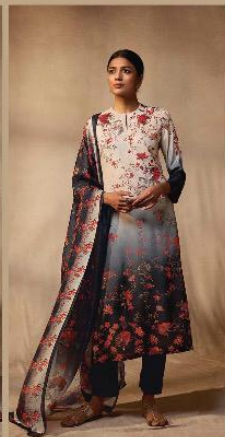

490

415

485

445

470

432

Fre

Floral kurta set
with dupatta
available in sizes
S, M, L, XL, XXL

Florida

100% cotton in the
front and back, 100%
silk in the shawl.

Flora

Fre

445

Two pieces of the
same collection
from the same
collection

485

Fine