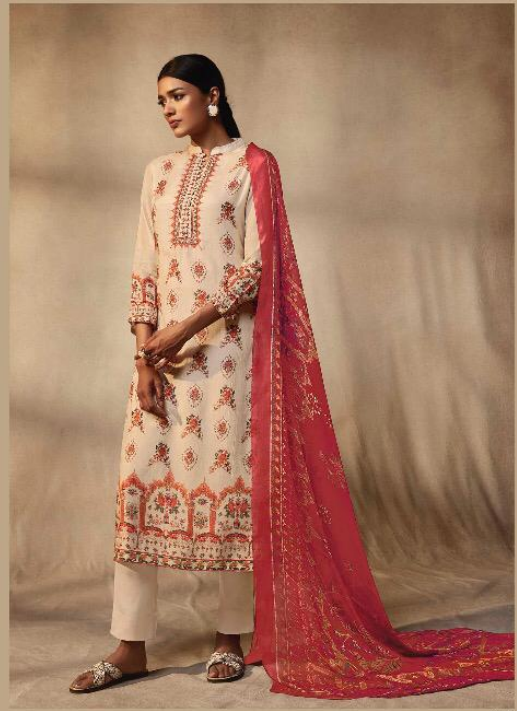

490

415

485

445

470

432

Fre

Floral kurta set
with dupatta
available in sizes
S, M, L, XL, XXL

Florida

100% cotton in the
front and back, 100%
silk in the shawl.

Flora

Fre

445

Two pieces of the
same collection
from the same
collection

485

Fine