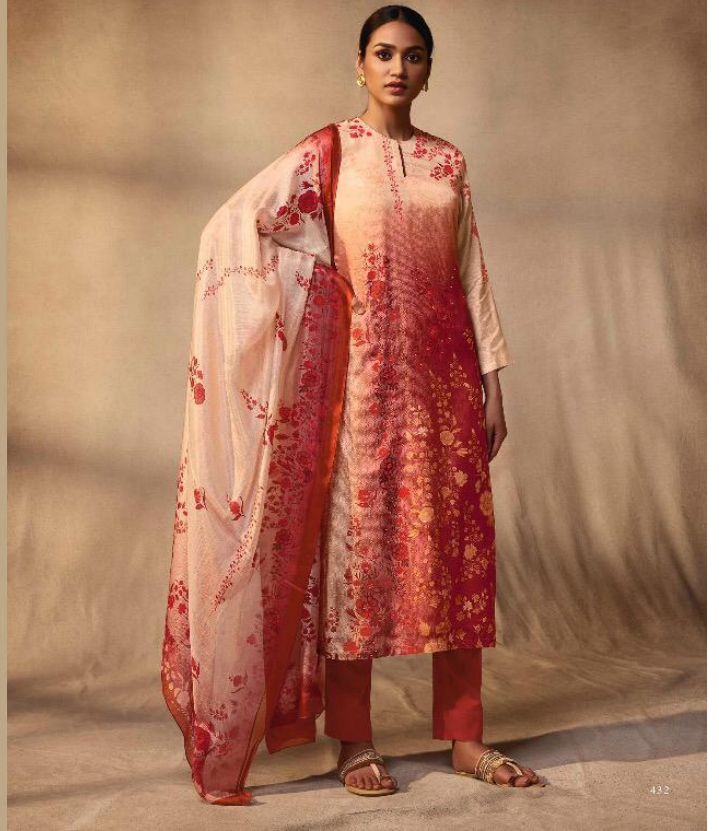

© 2018 FLORIAN
TODD RICHARDS
WWW.FLORIAN.COM