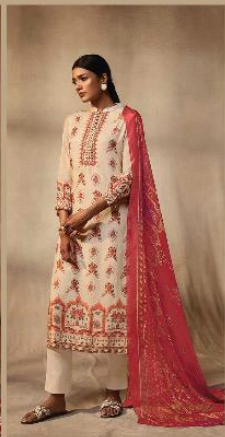

490

415

485

445

470

432

Fre

Floral kurta set
with dupatta
available in sizes
S, M, L, XL, XXL

Florida

100% cotton in the
front and back, 100%
silk in the shawl.

Flora

Fre

445

Two pieces of the
same collection
from the same
collection

485

Fine