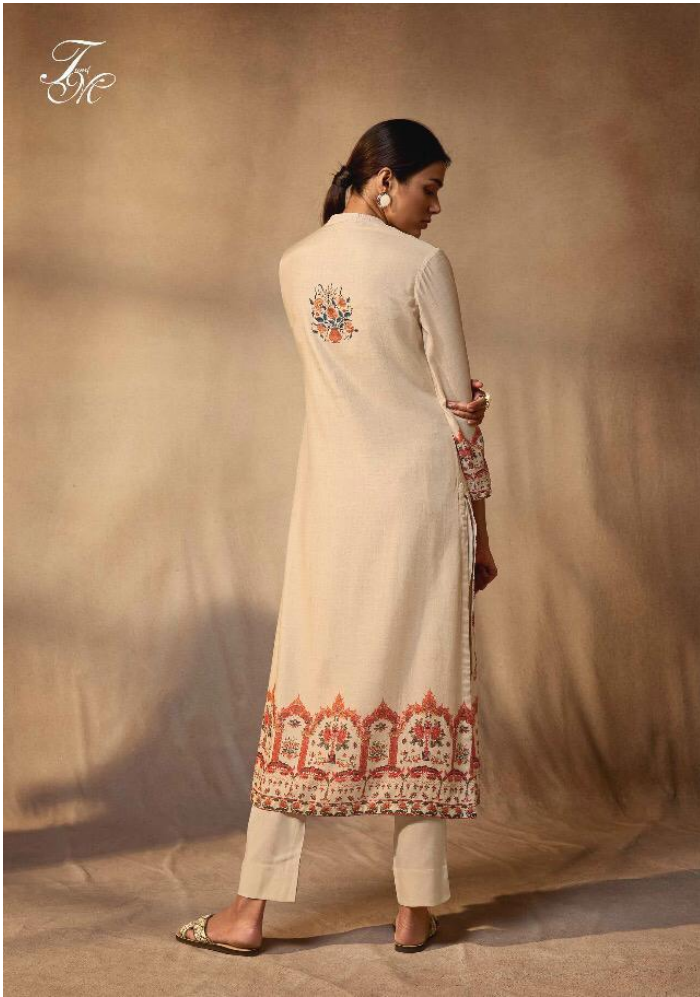

490

415

485

445

470

432

Fre

Floral kurta set
with dupatta
available in sizes
S, M, L, XL, XXL

Florida

100% cotton in the
front and back, 100%
silk in the shawl.

Flora

Fre

445

Two pieces of the
same collection
from the same
collection

485

Fine