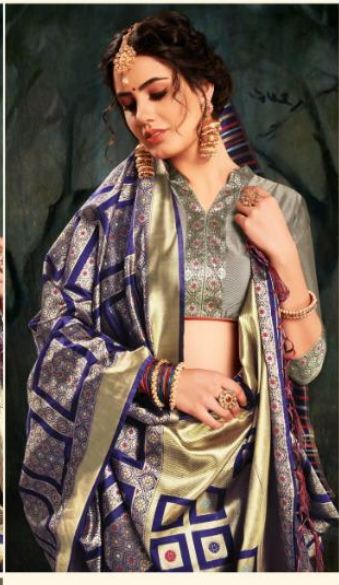

Creative
DESIGNING