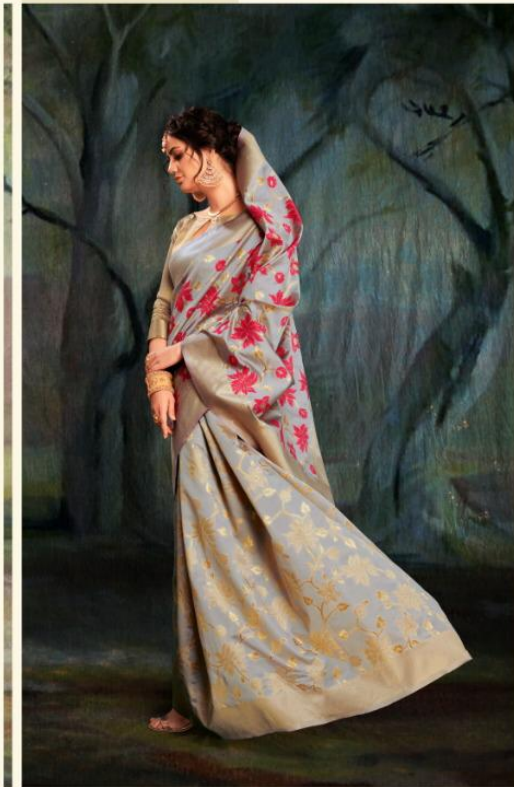

# TITAN

VOL-1

The royal Collections Saree...

Most  
ELEGANT

YNF  
be always in style  
D.No-29379

*Glamorous*  
CHARM

**YNF**  
be always in style  
D.No-29378

Purely  
DIVINE