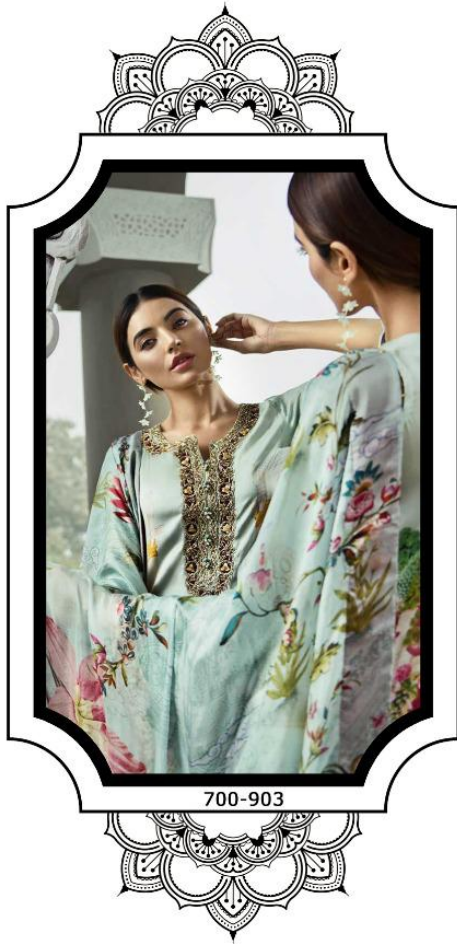

DEEPSY
suits

presents our new catlounge

LIBANA-02

D.No	TOP	BOTTOM	DUPATTA
700-901	Japan Satin Digital Print with Embroidery	Santoon	Tabby Silk Digital Print
700-902	Japan Satin Digital Print with Embroidery	Santoon	Tabby Silk Digital Print
700-903	Japan Satin Digital Print with Embroidery	Santoon	Tabby Silk Digital Print
700-904	Japan Satin Digital Print with Embroidery	Santoon	Tabby Silk Digital Print
700-905	Japan Satin Digital Print with Embroidery	Santoon	Tabby Silk Digital Print
700-905	Japan Satin Digital Print with Embroidery & Handwork	Santoon	Tabby Silk Digital Print

RATE: 899+ GST EXTRA

LOOKING FORWARD FOR POSITVE RESPONSE FROM YOU ALL.