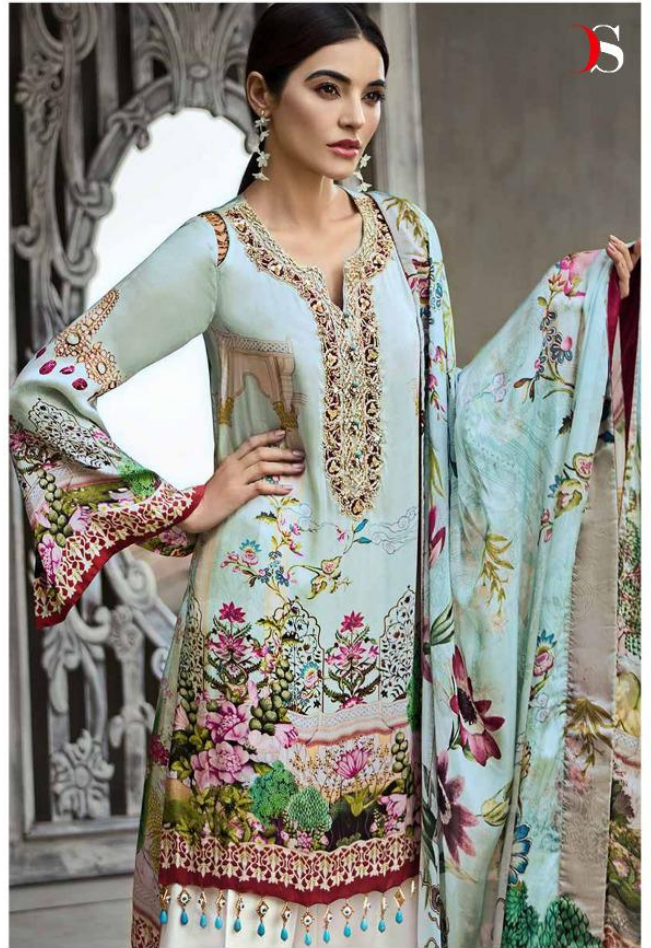

DEEPSY
suits

presents our new catlounge

LIBANA-02

D.No	TOP	BOTTOM	DUPATTA
700-901	Japan Satin Digital Print with Embroidery	Santoon	Tabby Silk Digital Print
700-902	Japan Satin Digital Print with Embroidery	Santoon	Tabby Silk Digital Print
700-903	Japan Satin Digital Print with Embroidery	Santoon	Tabby Silk Digital Print
700-904	Japan Satin Digital Print with Embroidery	Santoon	Tabby Silk Digital Print
700-905	Japan Satin Digital Print with Embroidery	Santoon	Tabby Silk Digital Print
700-905	Japan Satin Digital Print with Embroidery & Handwork	Santoon	Tabby Silk Digital Print

RATE: 899+ GST EXTRA

LOOKING FORWARD FOR POSITVE RESPONSE FROM YOU ALL.