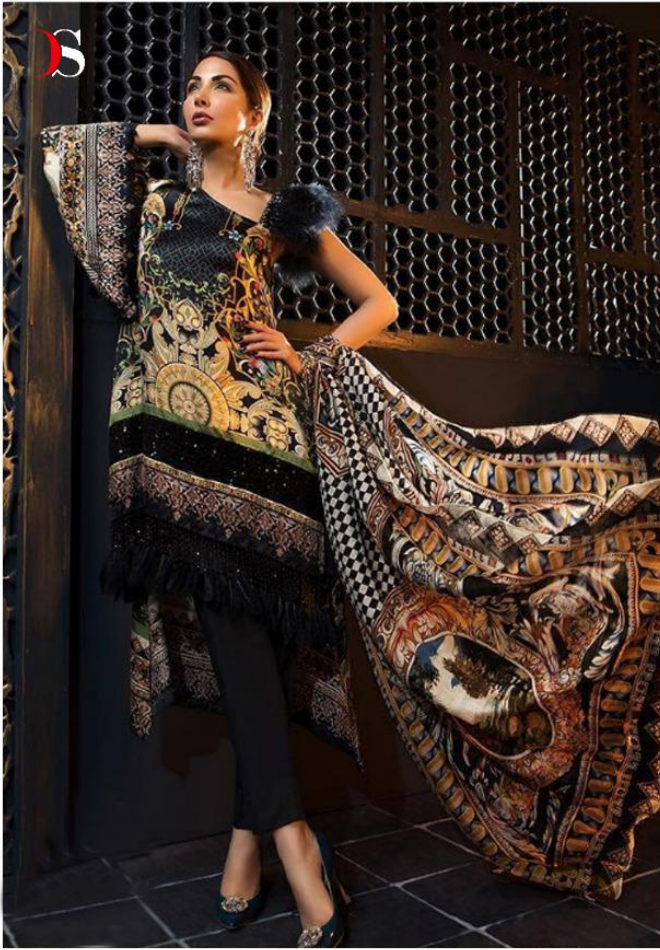

LIBANA-02

LIBANA-02

700-901

700-902

700-903

700-904

700-905

700-906

DEEPSY
suits

presents our new catlounge

LIBANA-02

D.No	TOP	BOTTOM	DUPATTA
700-901	Japan Satin Digital Print with Embroidery	Santoon	Tabby Silk Digital Print
700-902	Japan Satin Digital Print with Embroidery	Santoon	Tabby Silk Digital Print
700-903	Japan Satin Digital Print with Embroidery	Santoon	Tabby Silk Digital Print
700-904	Japan Satin Digital Print with Embroidery	Santoon	Tabby Silk Digital Print
700-905	Japan Satin Digital Print with Embroidery	Santoon	Tabby Silk Digital Print
700-905	Japan Satin Digital Print with Embroidery & Handwork	Santoon	Tabby Silk Digital Print