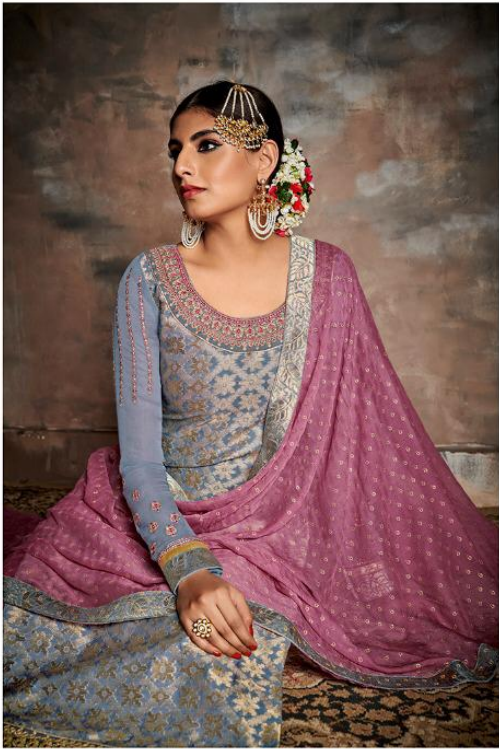

Elegance is when the inside is as beautiful as the outside

6007