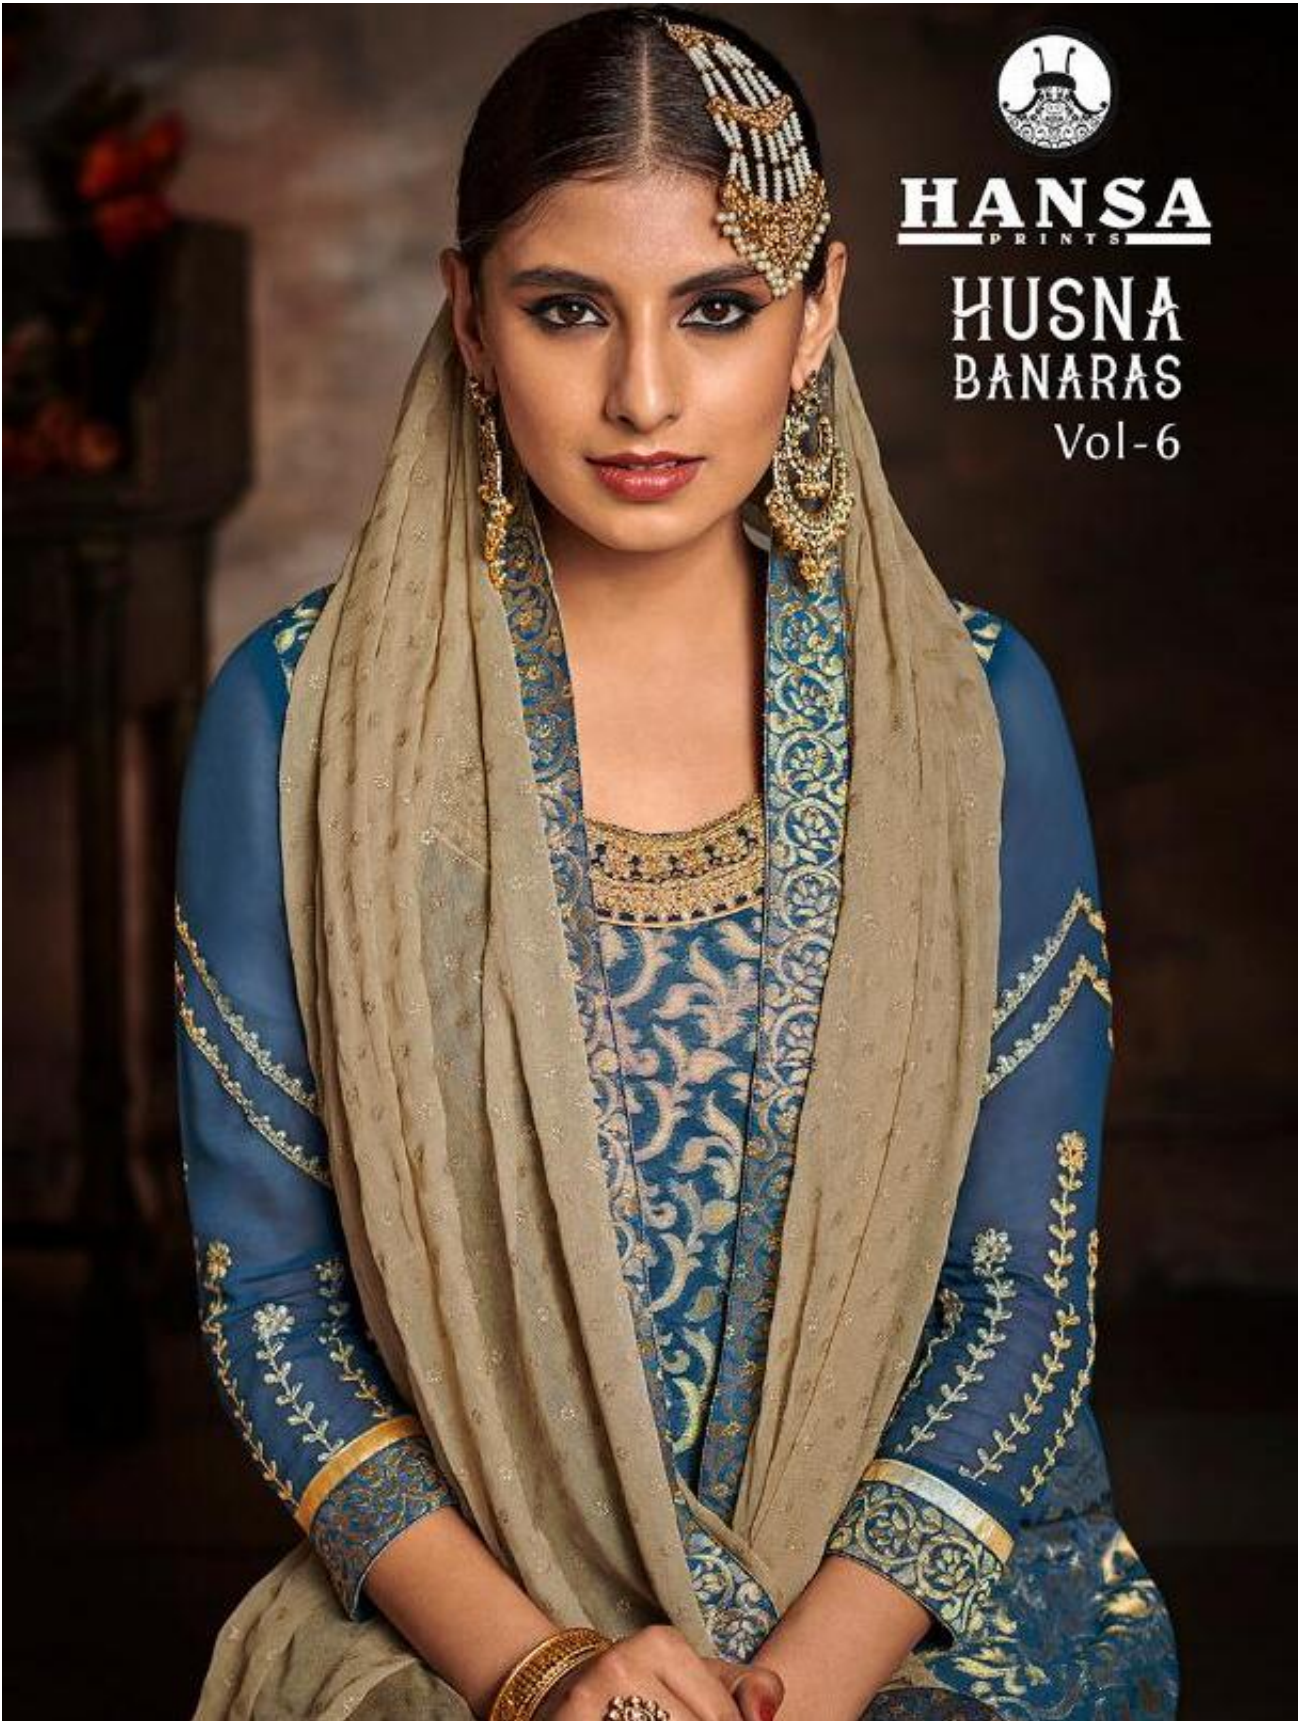

HANSA
PRINTS

HUSNA
BANARAS

Vol-6