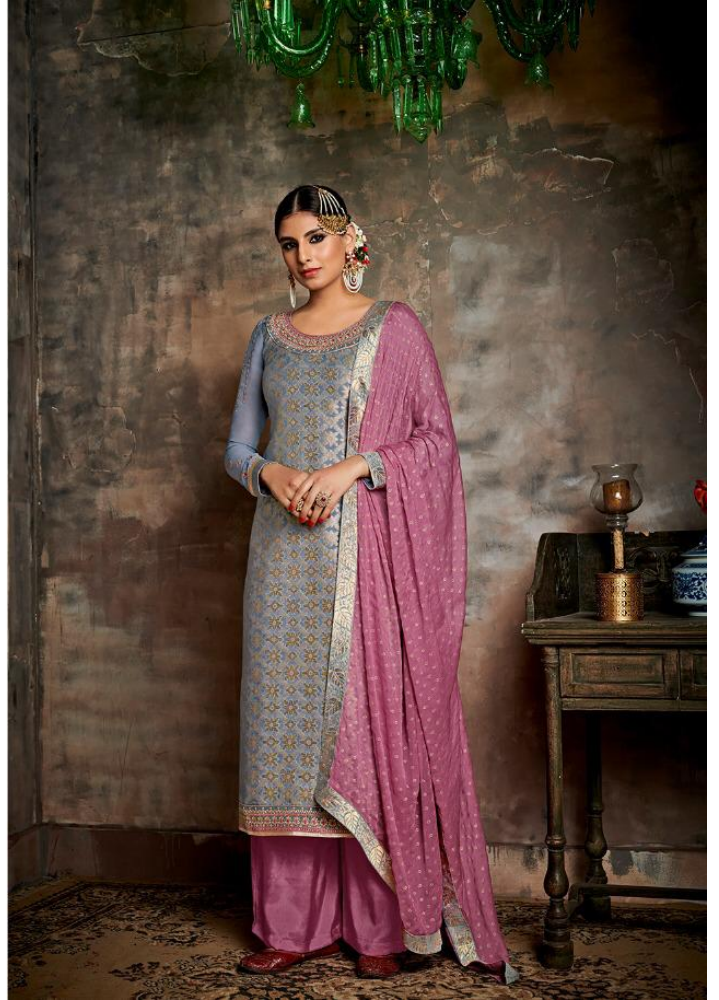

Elegance is when the inside is as beautiful as the outside

6007