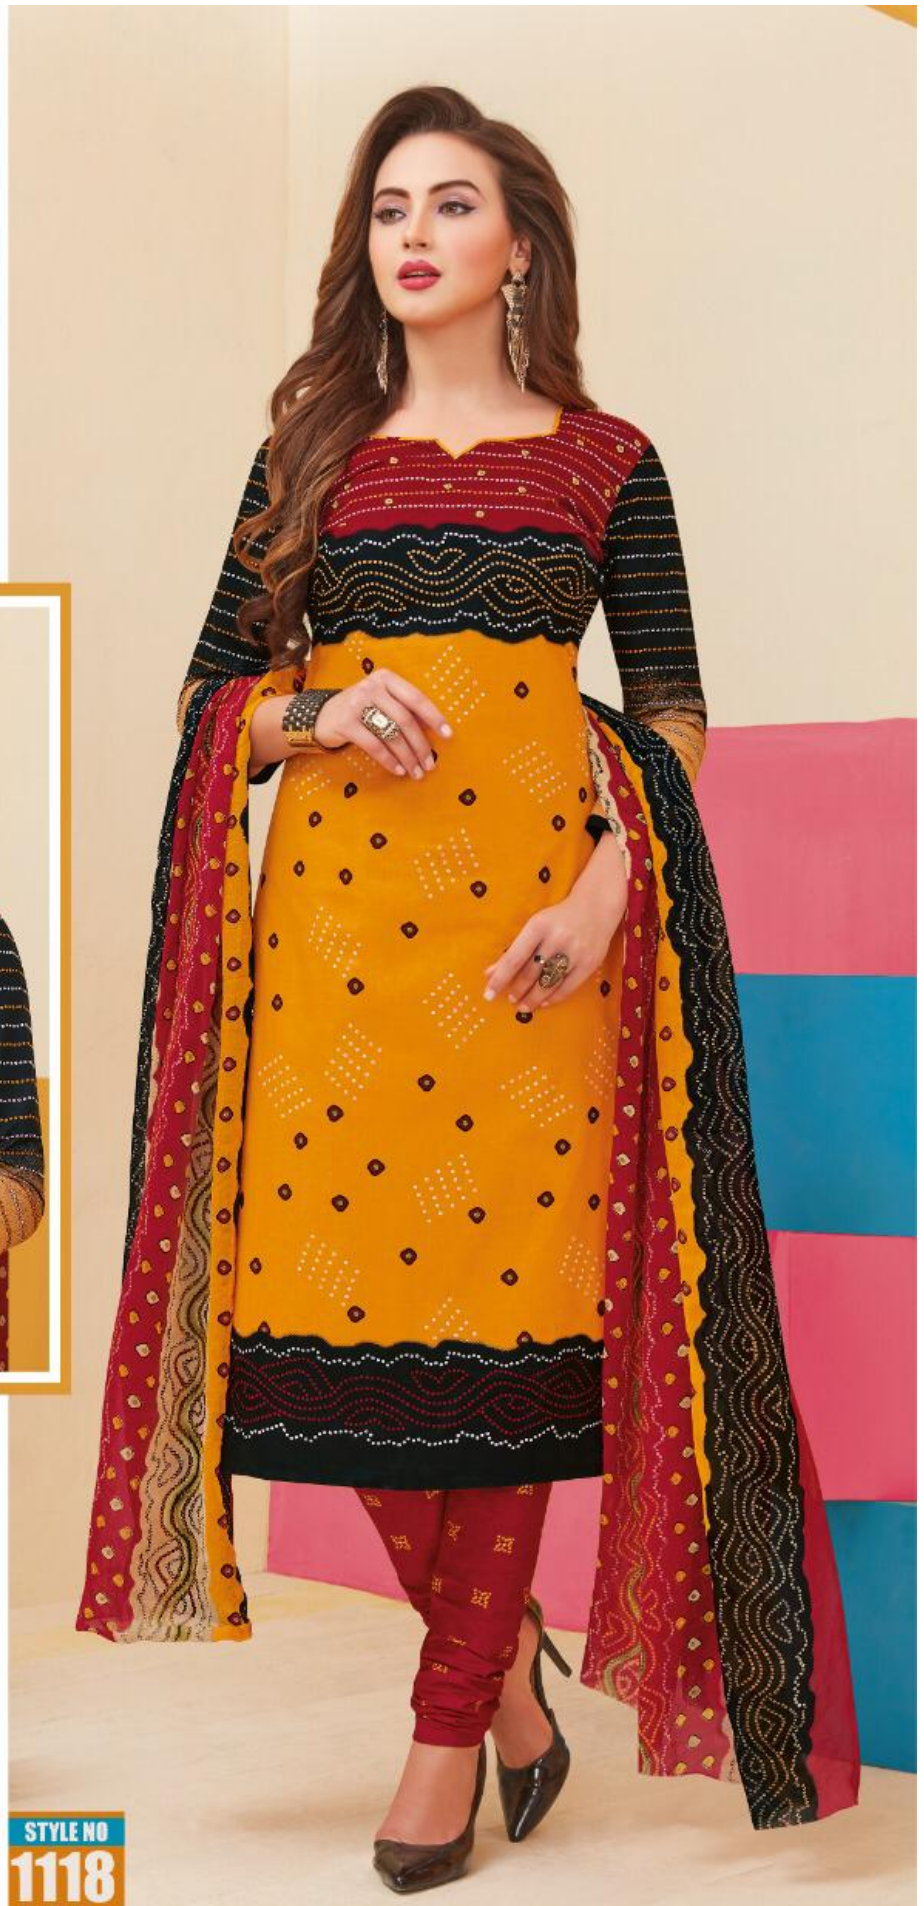

HAS NEVER LOOKED THIS GOOD.....
Elegance stems from simplicity - embrace
opulent refinement...