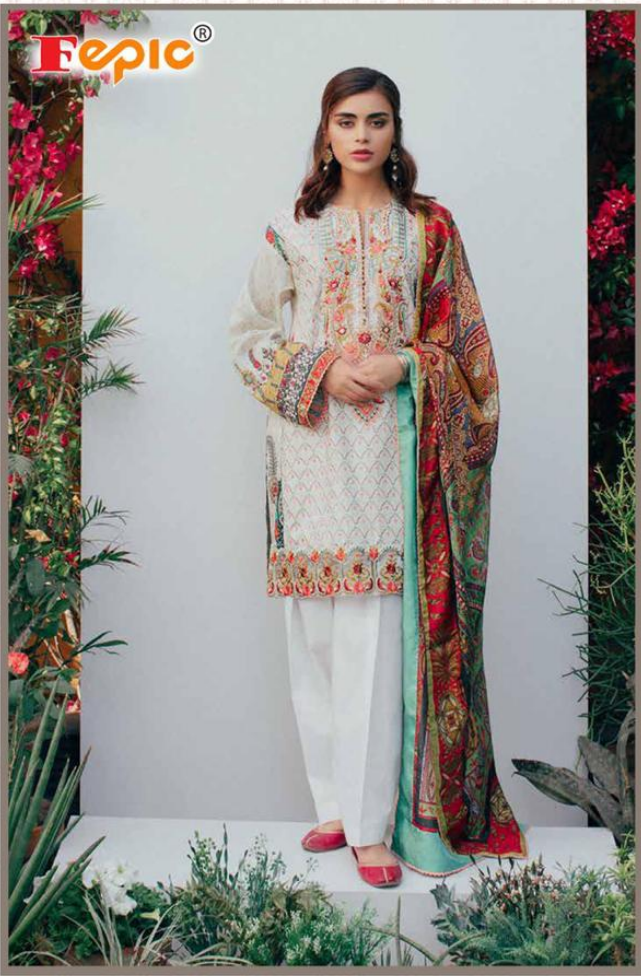

D.NO.37002