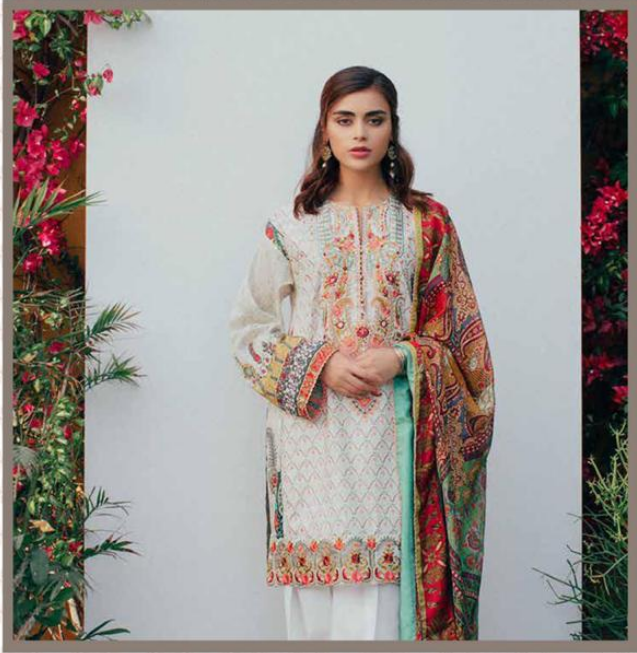

D.NO.37002