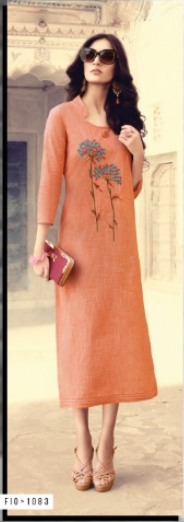

THE RENAISSANCE WOMAN

F10//1083

FIONA

**FIONA**  
**BREAK OF DAWN**  
Exploring uncharted territory  
with larger than life  
silhouettes.

FIO//1082

F10-1081

F10-1082

F10-1083

F10-1084

F10-1085

SIZE: L XL XXL  
40 42 44

FIONICE  
FIONICE

**CATALOGUE NAME**  
SHOPPER STOP VOL 2

**FABRIC**  
Weaving Checks

**SIZE**  
L, XL, XXL

**FIONISTA**