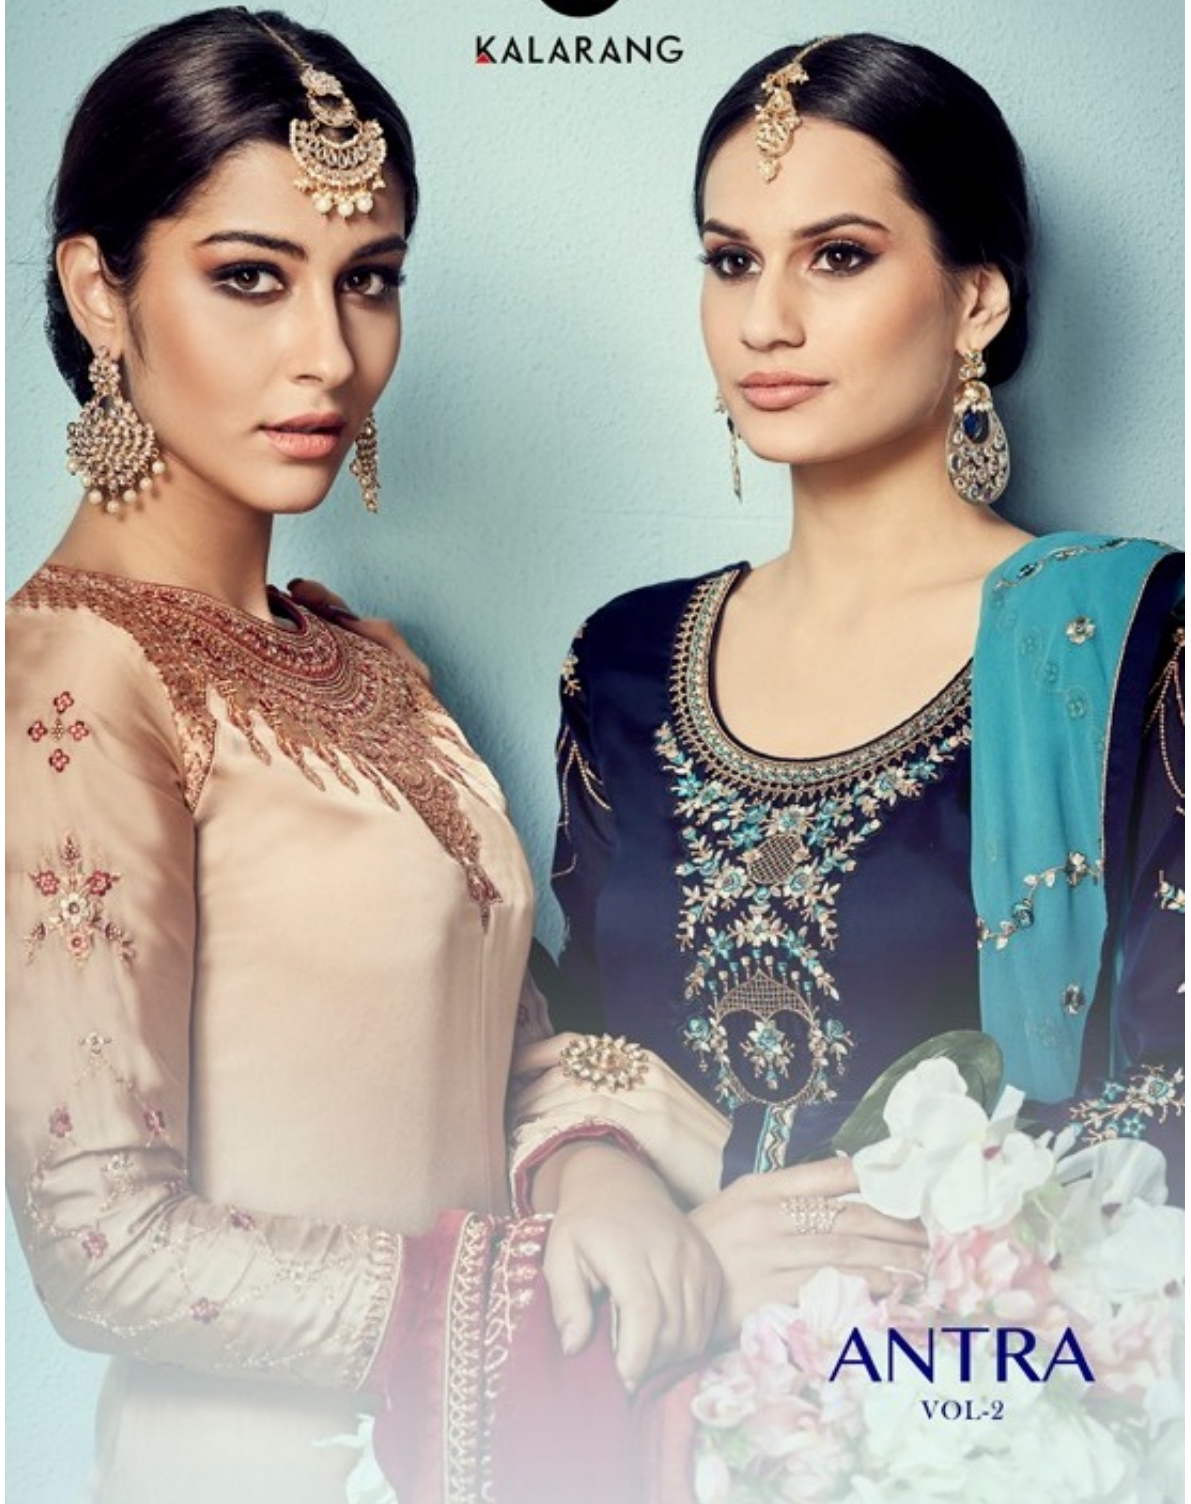

KALARANG

ANTRA
VOL-2

Exclusively designed, this traditional suit will enhance your polished look in no time.

D.NO.501

KALARANG

ANTRA
VOL-2

Look gorgeous in your photos. Be at your fashionable, fabulous and fittest best.

D.NO.503

KALARANG

TRANSFORMING FASHION

CATALOG NAME: **Antra Vol - 2**

PIECES : **4**

	FABRICS DETAILS (Material Only)
TOP	SATIN GEORGETTE WITH HEAVY EMBROIDERY WORK
BOTTOM	HEAVY SANTOON
DUPATTA	GEORGETTE EMBROIDERY DUPPATTA