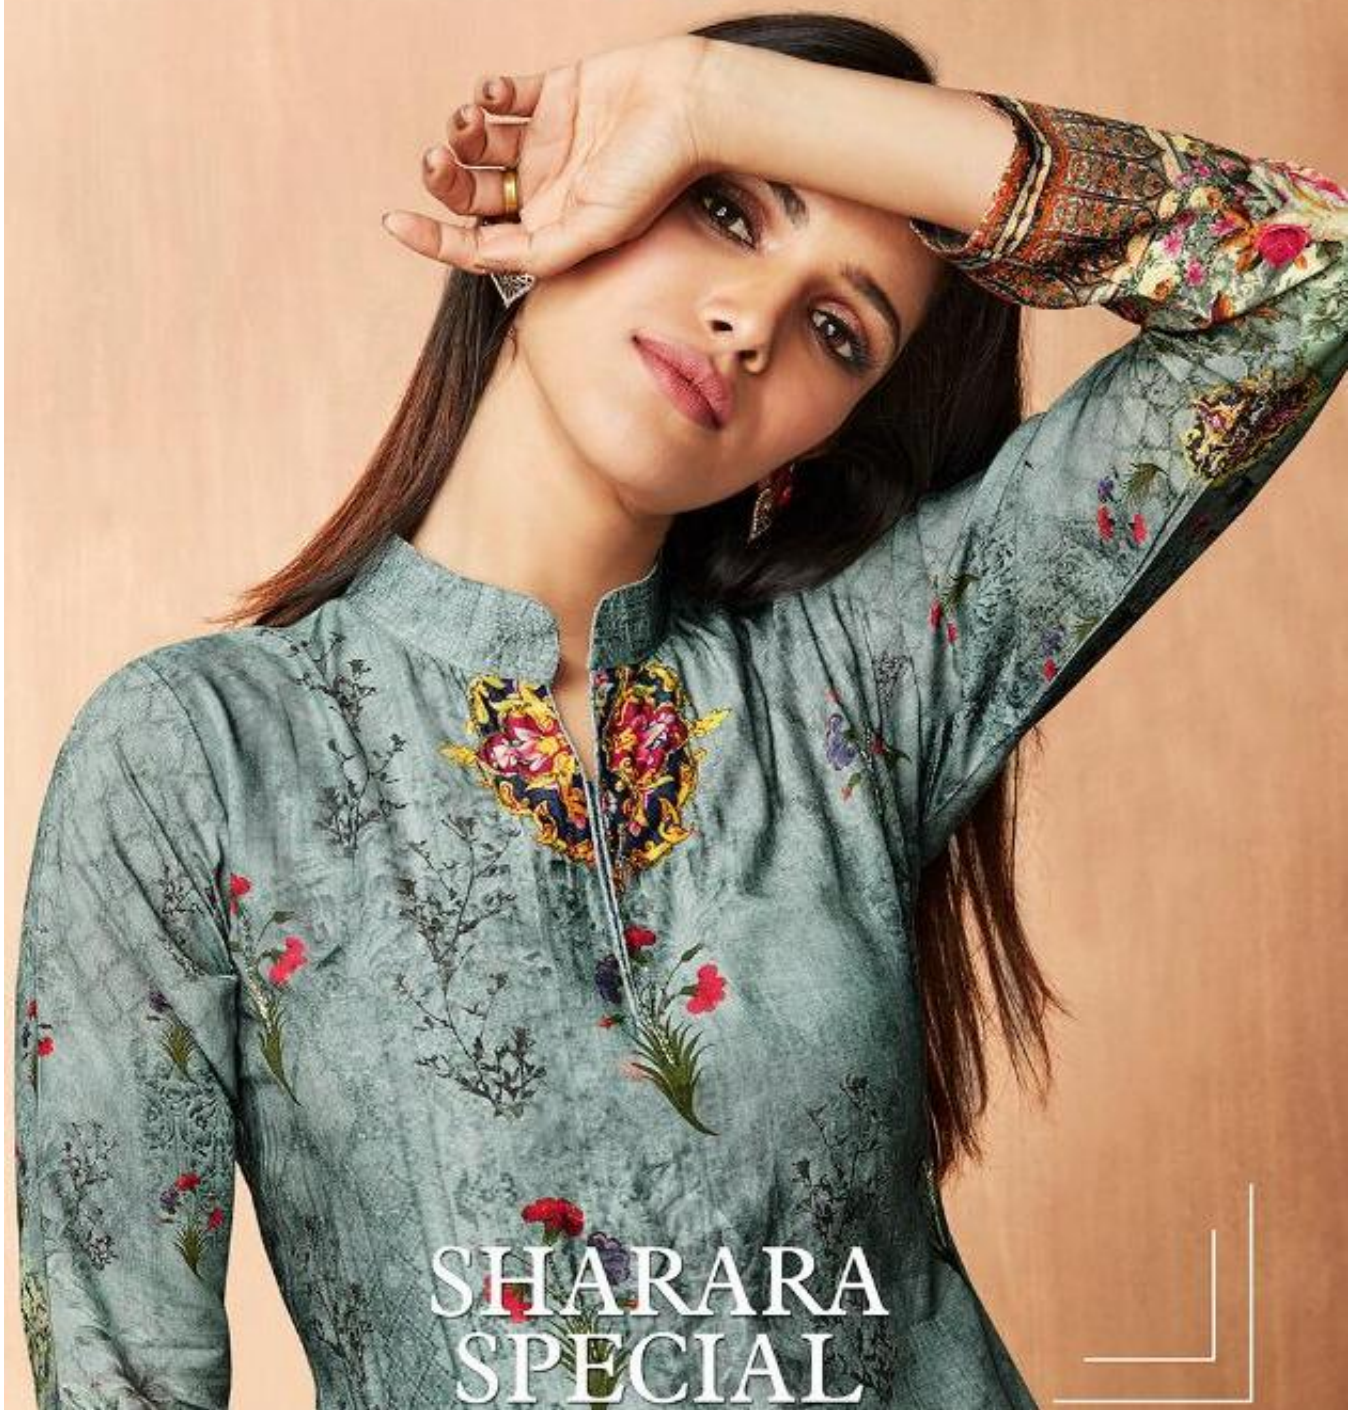

SHARARA
SPECIAL

04

LT FABRICS®

01

02

03

04

SHARARA
SPECIAL

LT FABRICS

Top	Masline Digital Print with Hand Work
Bottom	Cotton Sharara
Size	L XL XXL
Rate	1099.00

SHARARA
SPECIAL

SHARARA
SPECIAL