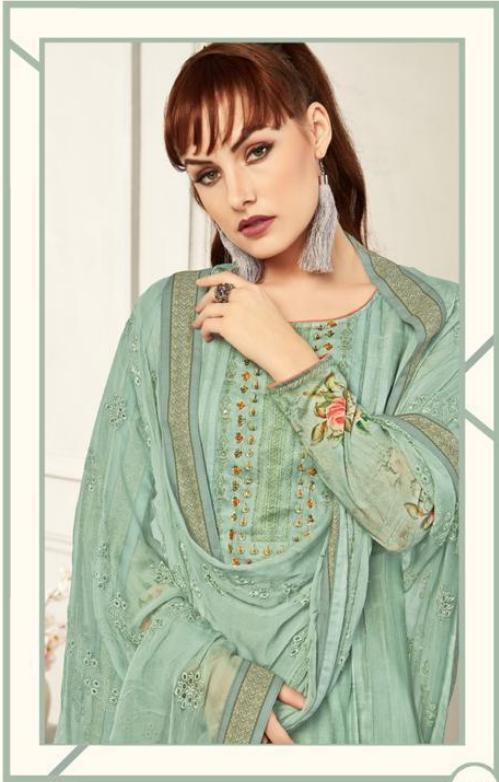

AZAH

104

KALKI

102

AZAH

101

102

103

104

105

106

TOP

PURE LAWN DIGITAL PRINT WITH
KHATLI HAND WORK

BOTTOM

PURE LAWN SOLID

DUPATTA

PURE JAPAN BAMBERG/PURE COTTON MULL
SOLID WITH BORER EMBROIDERY AND
4 SIDE DIGITAL BORDER

RATE

TOTAL SUITS 06

RS- 1325

AZAH